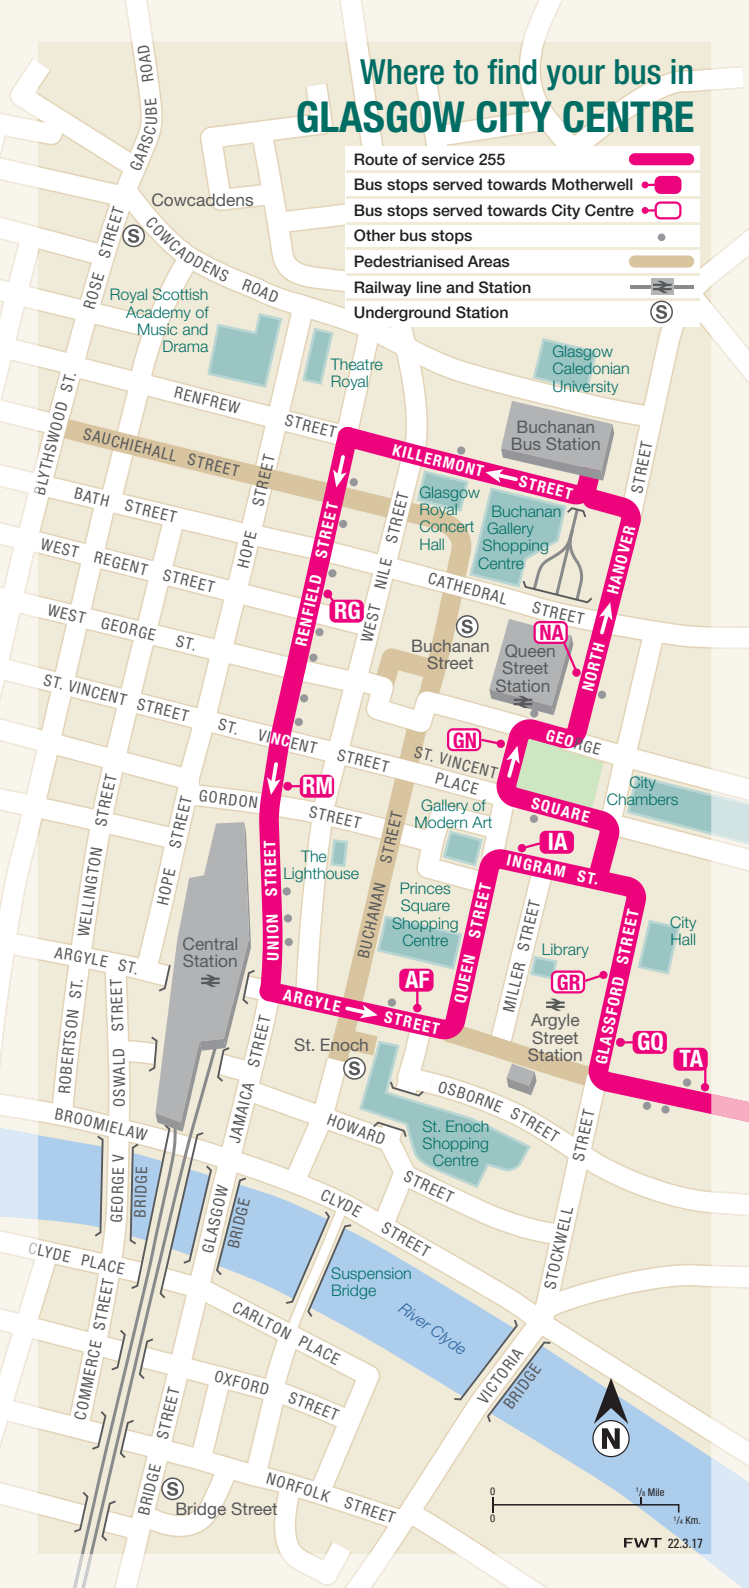

255 Route Map

Route of service 255	
Terminus Point	

Glasgow – Hamilton

via Parkhead, Uddingston and Bothwell

Mondays to Fridays

Service Number	255	255	255	255	255	255	255	255	255	255	255	255	255	255	255	255	255		
Glasgow, Buchanan Bus Station	—	—	—	0705	—	0735	—	0804	—	then at these mins past each hour	34	—	04	—	until	—	1434	—	
City Centre, Argyle Street	—	—	—	0714	—	0744	—	0813	—		43	—	13	—		—	1443	—	
Glasgow Cross	—	—	—	0722	—	0752	—	0821	—		51	—	21	—		—	1451	—	
Parkhead Cross	—	—	—	0733	—	0803	—	0833	—		03	—	33	—		—	1503	—	
Tollcross, Killin Street	—	—	—	0742	—	0812	—	0842	—		12	—	42	—		—	1512	—	
Powburn Toll	0640	0705	0735	—	0805	—	0835	—	0905		—	35	—	05		1505	—	1537	—
Uddingston Cross	0645	0710	0740	0755	0810	0825	0840	0855	0910		25	40	55	10		1510	1525	1542	—
Bothwell Bridge	0653	0718	0748	0803	0818	0833	0848	0903	0918		33	48	03	18		1518	1533	1550	—
Hamilton, Bus Station	0704	0728	0758	0813	0828	0843	0858	0913	0928	43	58	13	28	1528	1543	1600	—		

Where to find your bus in GLASGOW CITY CENTRE

- Route of service 255 
- Bus stops served towards Motherwell 
- Bus stops served towards City Centre 
- Other bus stops 
- Pedestrianised Areas 
- Railway line and Station 
- Underground Station 