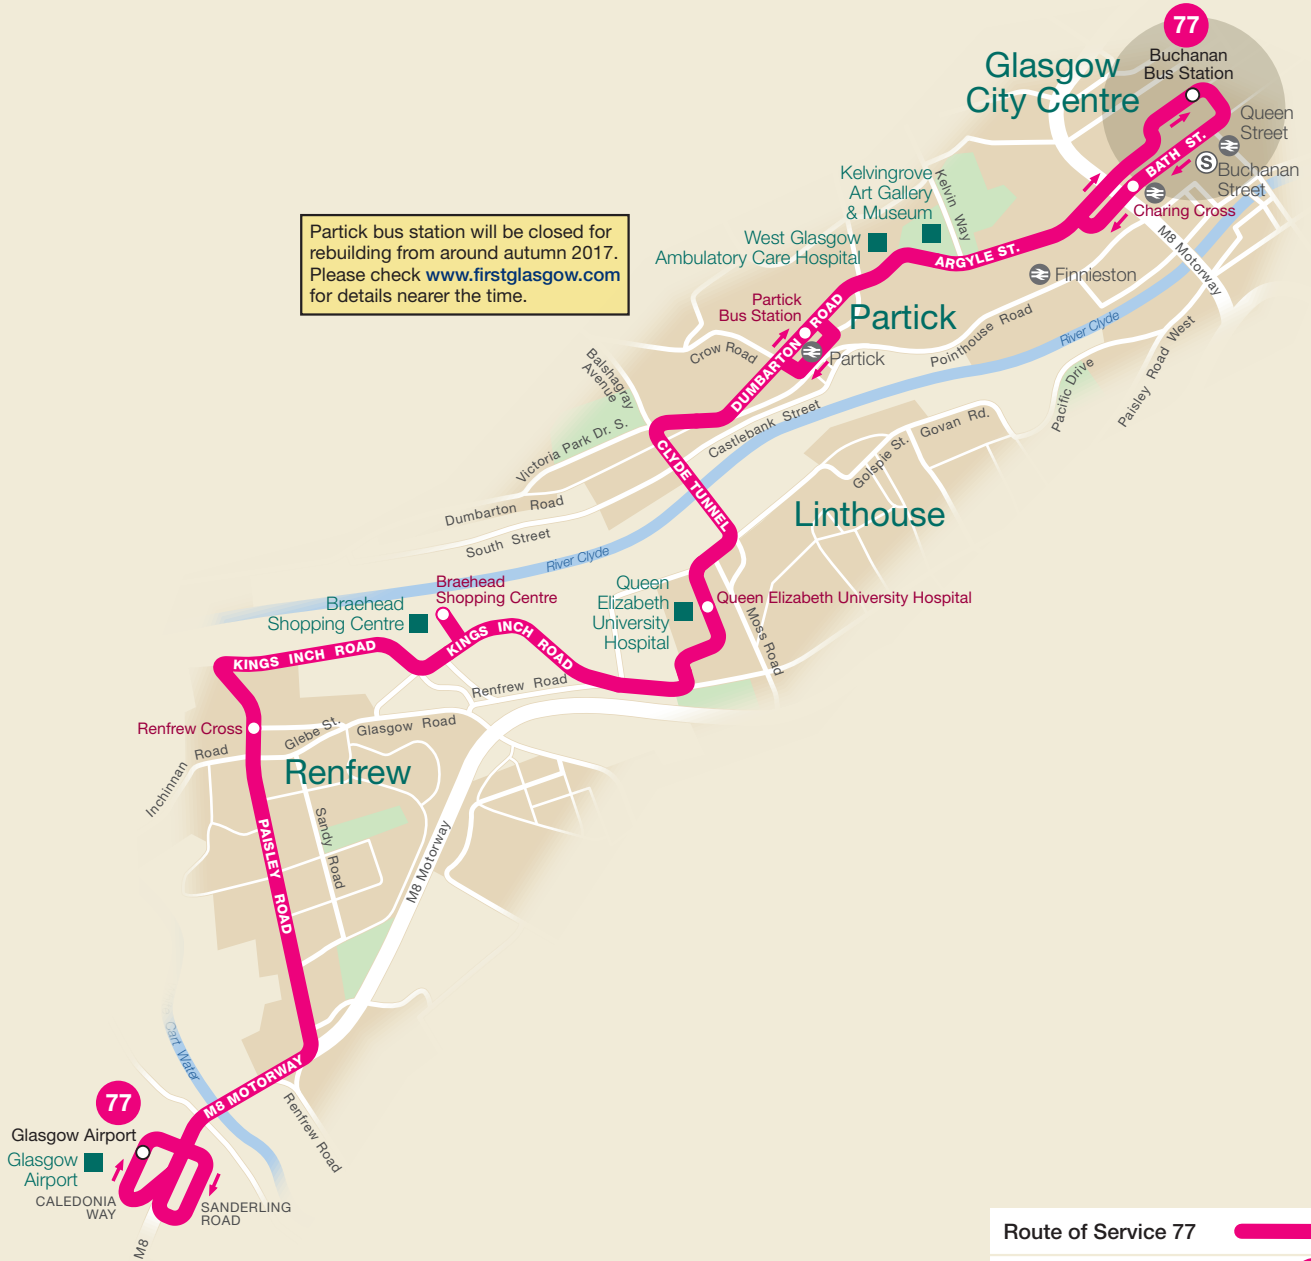

Partick bus station will be closed for rebuilding from around autumn 2017. Please check www.firstglasgow.com for details nearer the time.

Route of Service 77 

Terminus Point 