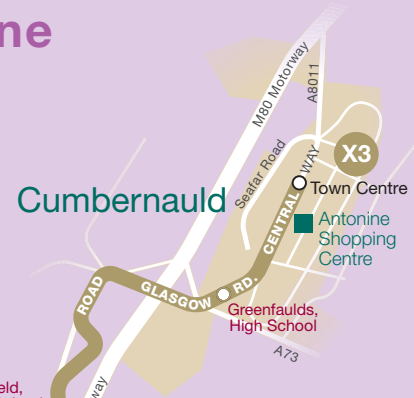

Notes:

C Journey continues to West Regent Street for 0552 via Stepps (0530), Riddrie Library (0535), Alexandra Park (0540)

Cumbernauld – City Centre Express

via Westfield, Moodiesburn and Muirhead

Sundays

X3 Route Map

Lanarkshire Local Zone

Lanarkshire Local Zone

City Zone

City Zone

Route of service X3	
Terminus point	X3
Bus stops served towards Cumbernauld	
Other bus stops	
Pedestrianised areas	
Railway line and station	
Underground station	