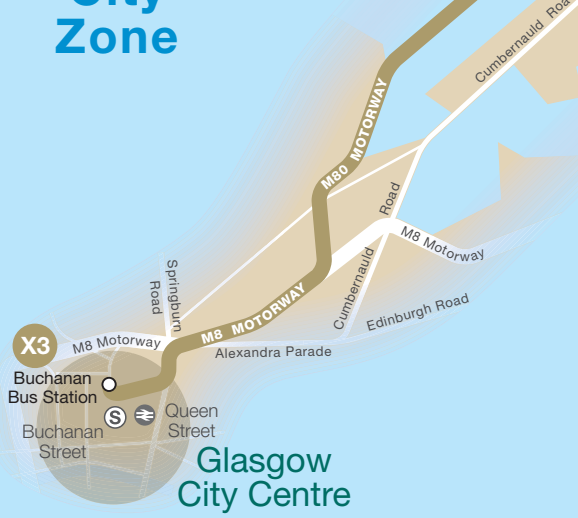

Notes:

C Journey continues to West Regent Street for 0552 via Stepps (0530), Riddrie Library (0535), Alexandra Park (0540)

Cumbernauld – City Centre Express

via Westfield, Moodiesburn and Muirhead

Sundays

X3 Route Map

Lanarkshire Local Zone

Lanarkshire Local Zone

City Zone

City Zone

Route of service X3	
Terminus point	X3
Bus stops served towards Cumbernauld	
Other bus stops	
Pedestrianised areas	
Railway line and station	
Underground station	

Notes:

- A** Journey starts from West Regent Street at 0605 via Alexandra Park (0620), Riddrie Library (0625) and Stepps (0631)
- B** Journey starts from West Regent Street at 0654 via Alexandra Park (0710), Riddrie Library (0716) and Stepps (0723)

Notes:

C Journey starts from West Regent Street at 0618 via Alexandra Park (0633), Riddrie Library (0638) and Stepps (0644)

D Journey starts from West Regent Street at 0658 via Alexandra Park (0713), Riddrie Library (0718) and Stepps (0724)