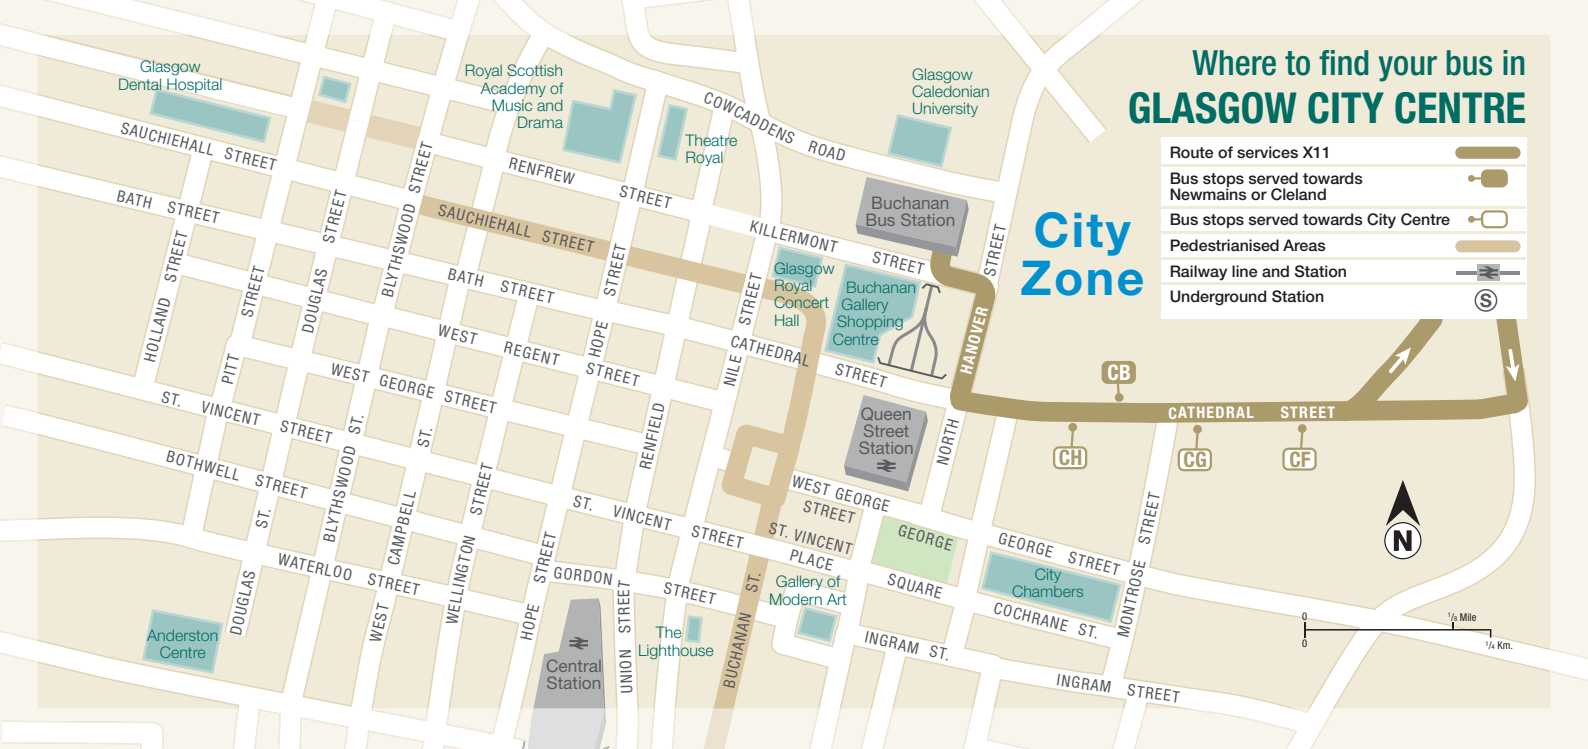

# Newmains – Glasgow Express

# Where to find your bus in GLASGOW CITY CENTRE

## City Zone

Route of services X11	
Bus stops served towards Newmains or Cleland	
Bus stops served towards City Centre	
Pedestrianised Areas	
Railway line and Station	
Underground Station	