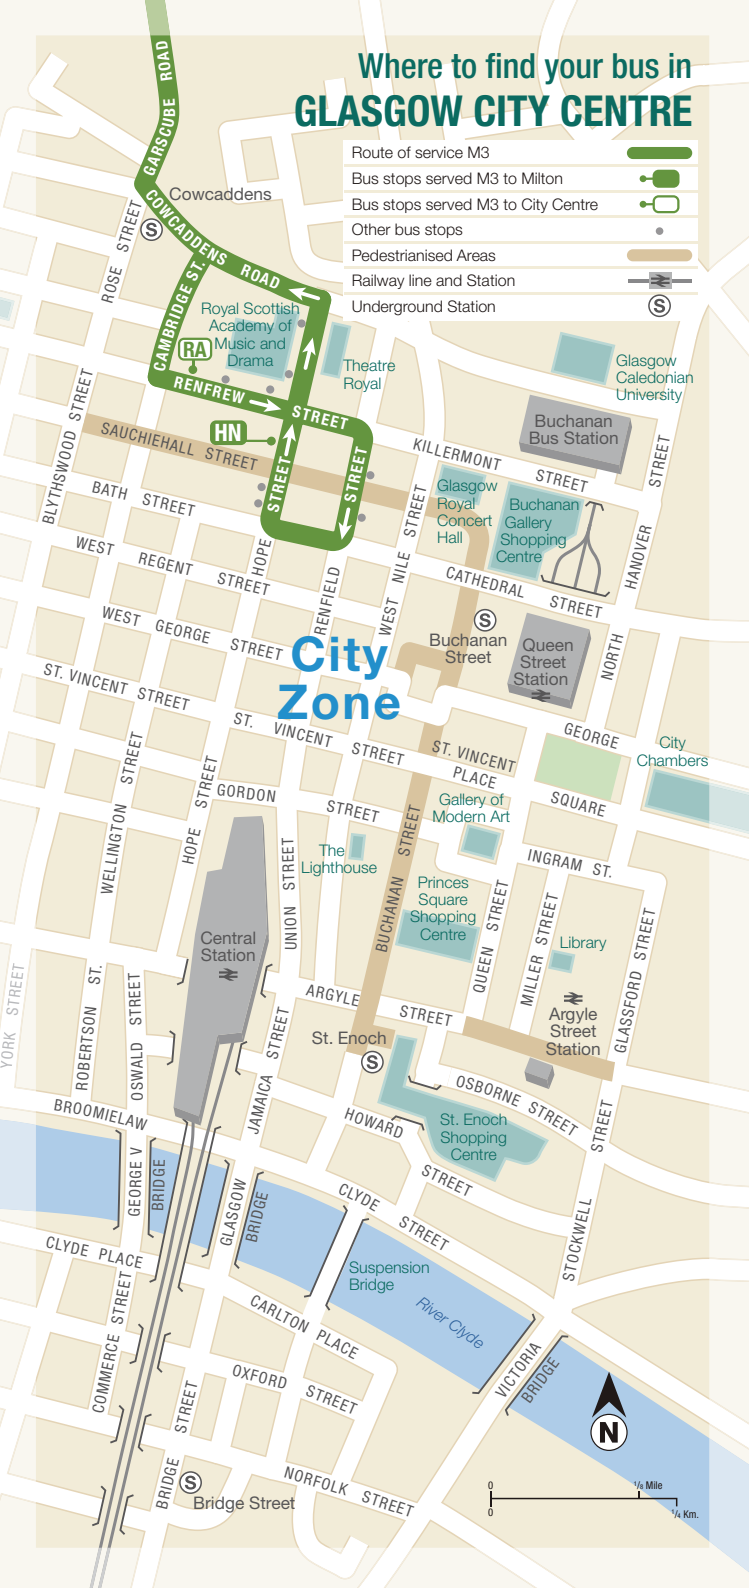

Sundays

Service M3 does not run on Sundays. For alternative evening and Sunday service between Milton, Saracen Cross and City Centre, please see service 75 timetable.

M3 Route Map

Route of Service M3	
Terminus Point	

Where to find your bus in GLASGOW CITY CENTRE

- Route of service M3 
- Bus stops served M3 to Milton 
- Bus stops served M3 to City Centre 
- Other bus stops 
- Pedestrianised Areas 
- Railway line and Station 
- Underground Station 

Notes:

A Journey continues to Milton via city centre

R These journeys continue to Renfrew Street

Milton – City Centre

via Springburn

Saturdays

	<i>Note</i>	A	A	A	A	A	A	A	A	A	R	R						
	<i>Service Number</i>	M3	M3	M3	M3	M3	M3	M3	M3	M3	M3	M3						
Milton, Skerray Street		0815	0920	1019	1119	1219	1319	1419	1519	1619	1719	1819						
Stobhill Hospital	<i>arr</i>	0824	0930	1030	1130	1230	1330	1430	1530	1630	1730	1828						
Stobhill Hospital	<i>dep</i>	0825	0932	1032	1132	1232	1332	1432	1532	1632	1732	1830						
Springburn Shopping Centre		0834	0942	1042	1142	1242	1342	1442	1542	1642	1742	1839						
Saracen Cross		0843	0951	1051	1151	1251	1351	1451	1551	1651	1751	1848						
St Georges Cross		0854	1002	1103	1203	1303	1403	1503	1603	1703	1803	1859						
Cowcaddens, Subway Station		0857	1005	1106	1206	1306	1406	1506	1606	1706	1806	1902						