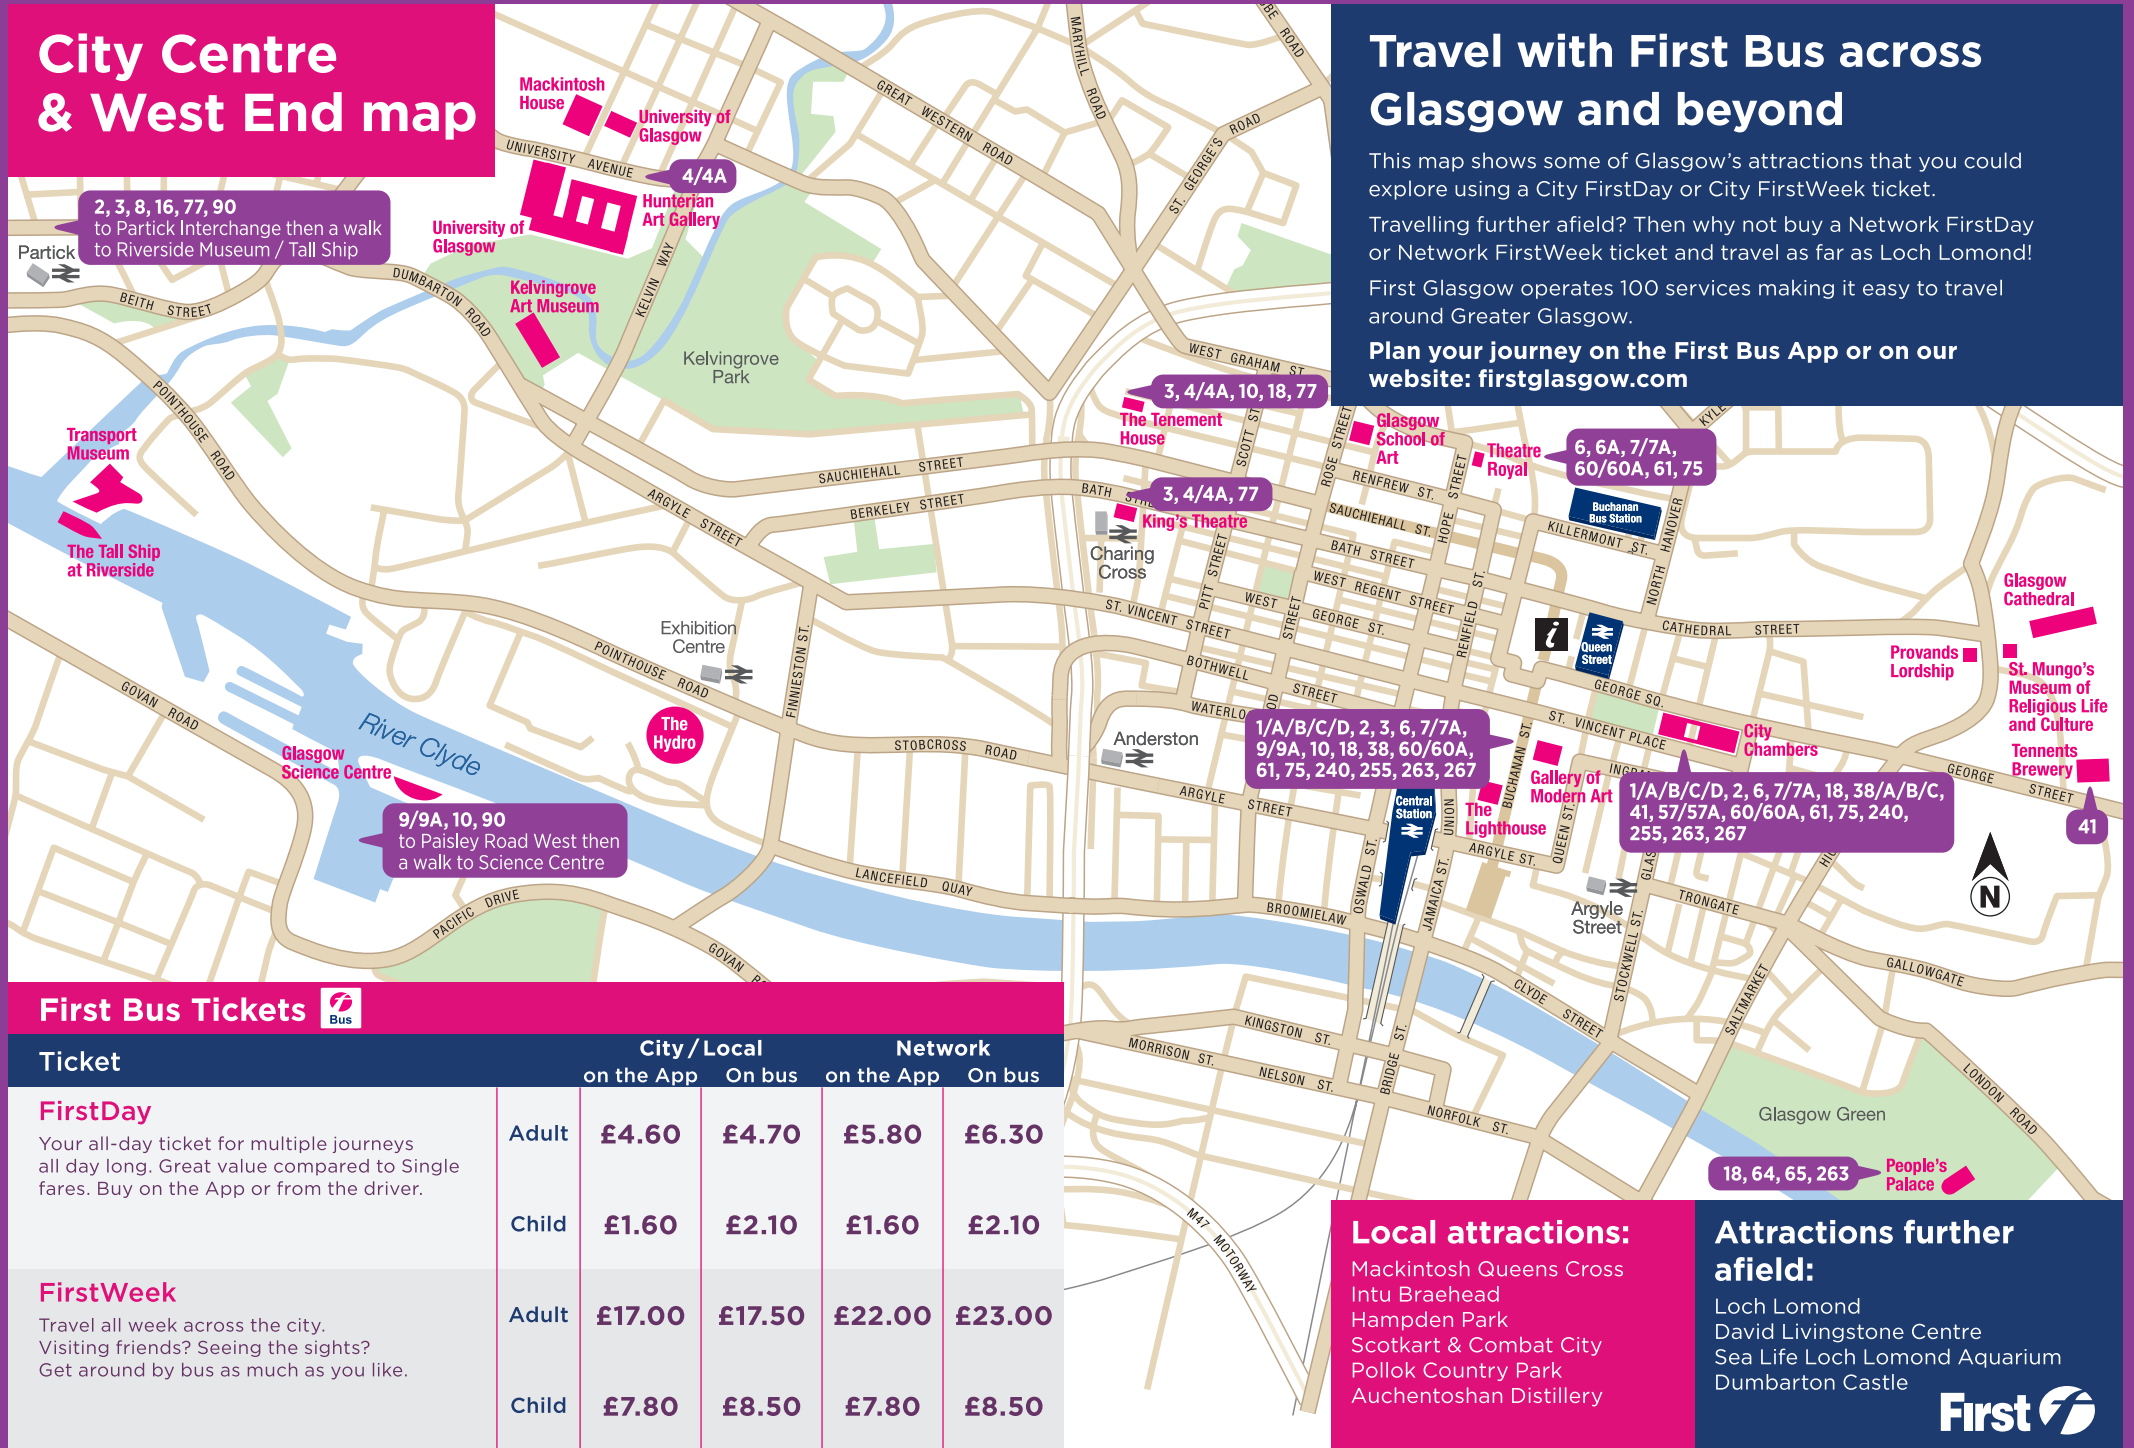

*To Bothwell Street (off-peak)

Travel from Airport to City in 15 minutes!

Glasgow Airport Express service 500 is the fastest link between Glasgow Airport and the City Centre, via the M8 motorway.

City Centre stops:

- Bothwell Street at Blythswood Street and Charing Cross
- Hope Street at Central Station and Waterloo Lane
- Queen Street Station, George Square and Dundas Street
- North Hanover Street
- Buchanan Bus Station

When travelling to Glasgow Airport we make six City Centre pick-ups after departing Buchanan Bus Station. These stops are shown in green on the map below.

City Centre & West End map

Travel with First Bus across Glasgow and beyond

This map shows some of Glasgow's attractions that you could explore using a City FirstDay or City FirstWeek ticket.

Travelling further afield? Then why not buy a Network FirstDay or Network FirstWeek ticket and travel as far as Loch Lomond!