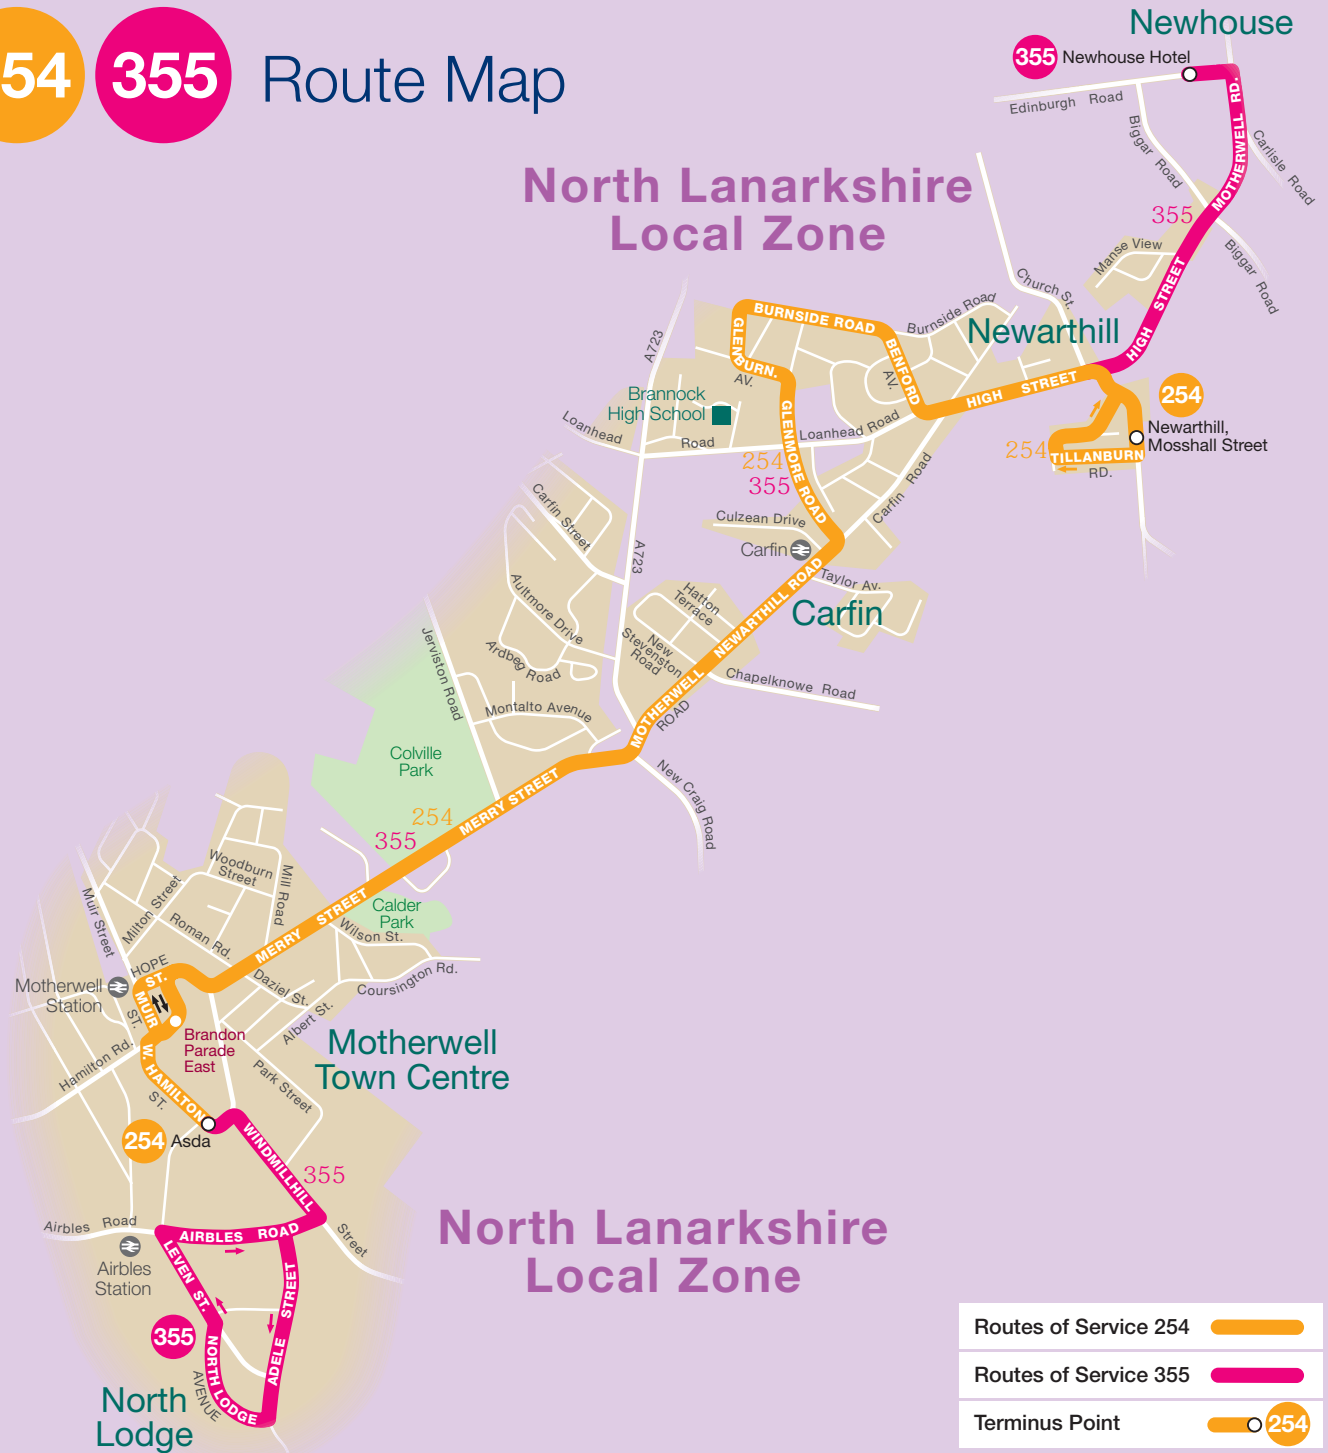

254

Motherwell – Newarthill via Carfin

Mondays to Fridays

<i>Service Number</i>	254	254	254	254		254	254	254	254	254						
Motherwell Asda	—	—	0809	0824	then every 10 mins until	1734	1746	1801	1816	—						
Motherwell, Station	0718	0748	0813	0828		1738	1750	1805	1820	1850						
Carfin	0725	0755	0820	0835		1745	1757	1812	1827	1857						
Newarthill, Mosshall Street	0735	0805	0830	0845		1755	1807	1822	1837	1907						

254

355

Route Map

North Lanarkshire Local Zone

Routes of Service 254	
Routes of Service 355	
Terminus Point	

Newhouse – Motherwell – North Lodge

Mondays to Saturdays

<i>Service Number</i>	355	355	355	355	355										
Newhouse Roundabout	–	2012	2112	2212	2312										
Carfin, Glenmore Road	–	2022	2122	2222	2322										
Motherwell, Merry Street	1929	2029	2129	2229	2329										
North Lodge, Leven Street	1939	2039	2139	2239	2339										

Sundays

<i>Service Number</i>	355	355	355	355	355	355	355	355	355	355	355	355	355	355				
Newhouse Roundabout	–	–	–	–	–	–	–	–	–	–	1912	2012	2112	2212	2312			
Carfin, Glenmore Road	–	–	–	–	–	–	–	–	–	–	1922	2022	2122	2222	2322			
Motherwell, Merry Street	1029	1129	1229	1329	1429	1529	1629	1729	1829	1929	2029	2129	2229	2329				
North Lodge, Leven Street	1039	1139	1239	1339	1439	1539	1639	1739	1839	1939	2039	2139	2239	2339				

Service 355 is operated on behalf of Strathclyde Partnership for Transport

North Lodge – Motherwell – Newhouse

Mondays to Saturdays

<i>Service Number</i>	355	355	355	355	355										
North Lodge, Leven Street	1939	2039	2139	2239	2339										
Motherwell, Railway Station	1948	2048	2148	2248	2348										
Carfin, Glenmore Road	1955	2055	2155	2255	—										
Newhouse Roundabout	2005	2105	2205	2305	—										