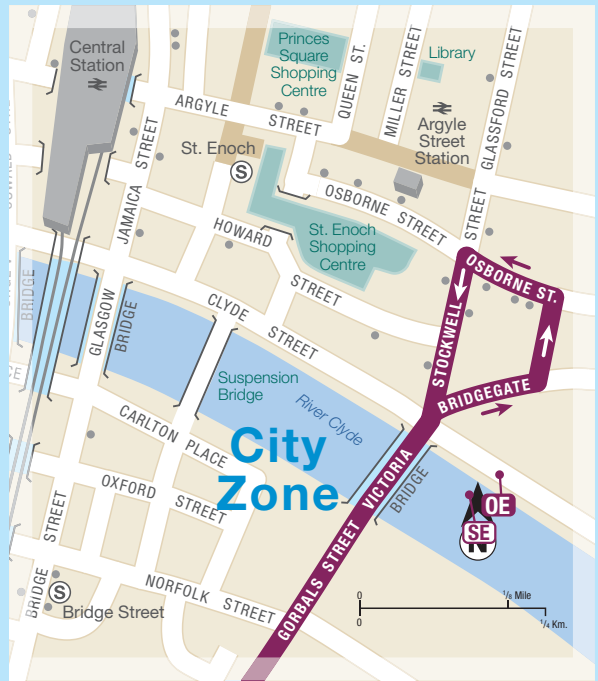

65

City Centre – Bridgeton Circular

via Gorbals Leisure Centre

Sundays

	<i>Service No</i>	65	65	65	65		65	65	65									
City Centre, Osborne Street	–	1015	1045	1115	30 mins until	1745	1815	1845										
Gorbals Leisure Centre	–	1019	1049	1119		then	1749	1819	1849									
Bridgeton Cross, MacKeith Street	–	1024	1054	1124		every	1754	1824	1854									
Rumford Street	0957	1027	1057	1127			1757	1827	1855									
Bridgeton Cross, Main Street	0959	1029	1059	1129			1759	1829	–									
Gorbals Leisure Centre	1004	1034	1104	1134			1804	1834	–									
City Centre, Osborne Street	1009	1039	1109	1139			1809	1839	–									

65

Route Map

- Route of service 65
- Restricted service
- Terminus point 65
- Bus stops served towards City Centre
- Bus stops served towards Halfway
- Other bus stops
- Pedestrianised areas
- Railway line and station
- Underground station