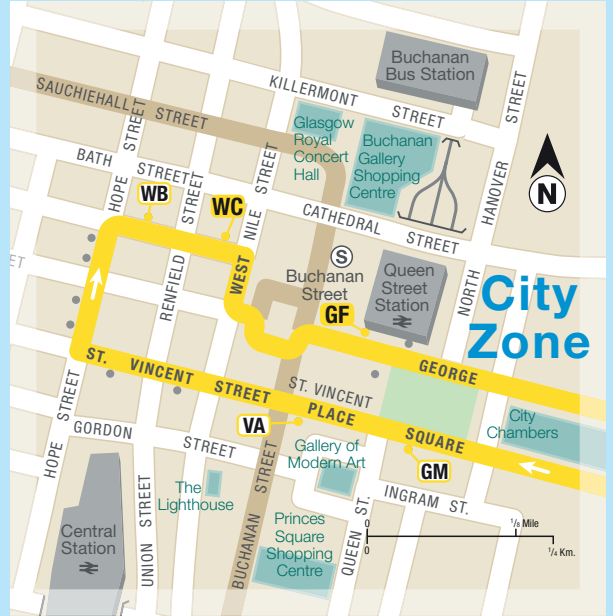

41

City Centre – Easterhouse via Duke Street and Carntyne

Sundays

| <i>Service Number</i> | 41 | 41 | 41 | 41 | 41 | 41 | 41 | 41 | 41 | 41 | 41 | | 41 | 41 | 41 | 41 | 41 | 41 | 41 |
|--|------|------|------|------|------|------|------|------|------|------|---|------|------|------|------|------|------|------|----|
| City Centre, West Regent Street | 0701 | 0736 | 0806 | 0836 | 0906 | 0936 | 1006 | 1036 | 1058 | 1118 | then every 20 mins until | 1758 | 1818 | 1838 | 1907 | 1937 | 2007 | 2037 | |
| Duke Street at Bellgrove Street | 0709 | 0744 | 0814 | 0844 | 0914 | 0944 | 1014 | 1044 | 1107 | 1127 | | 1807 | 1827 | 1846 | 1915 | 1945 | 2015 | 2045 | |
| Carntyne Square | 0716 | 0751 | 0821 | 0851 | 0922 | 0952 | 1023 | 1053 | 1117 | 1137 | | 1817 | 1836 | 1855 | 1924 | 1954 | 2024 | 2054 | |
| Easterhouse Centre | 0726 | 0801 | 0831 | 0901 | 0932 | 1002 | 1033 | 1104 | 1126 | 1146 | | 1828 | 1847 | 1906 | 1934 | 2004 | 2034 | 2104 | |
| Easterhouse Terminus | 0731 | 0806 | 0836 | 0906 | 0937 | 1007 | 1038 | 1109 | 1133 | 1153 | | 1833 | 1852 | 1911 | 1939 | 2009 | 2038 | 2108 | |

41

Route Map

City Zone

| | |
|--------------------------------------|--|
| Route of service 41 | |
| Terminus Point | |
| Bus stops served towards Easterhouse | |
| Bus stops served towards City Centre | |
| Other bus stops | |
| Pedestrianised Areas | |
| Railway line and Station | |
| Underground Station | |