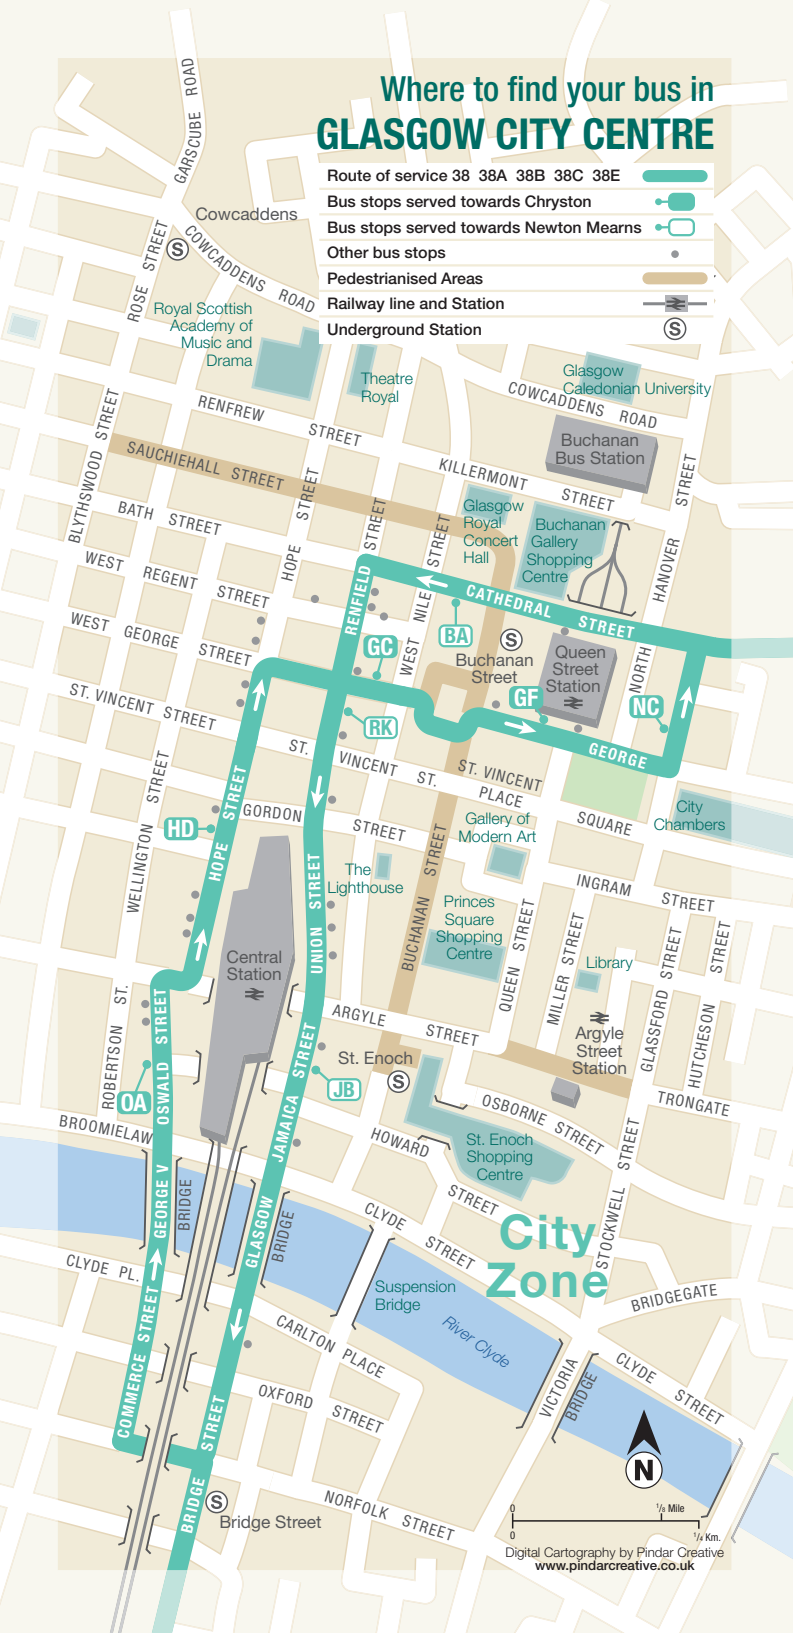

Where to find your bus in GLASGOW CITY CENTRE

- Route of service 38 38A 38B 38C 38E 
- Bus stops served towards Chryston 
- Bus stops served towards Newton Mearns 
- Other bus stops 
- Pedestrianised Areas 
- Railway line and Station 
- Underground Station 

City Zone

38 38A 38B

38C 38E

Route Map

Route of Service 38,38A,38B,38C,38E 

Terminus Point  38

38

38A

38B

38C

38E

Route Map