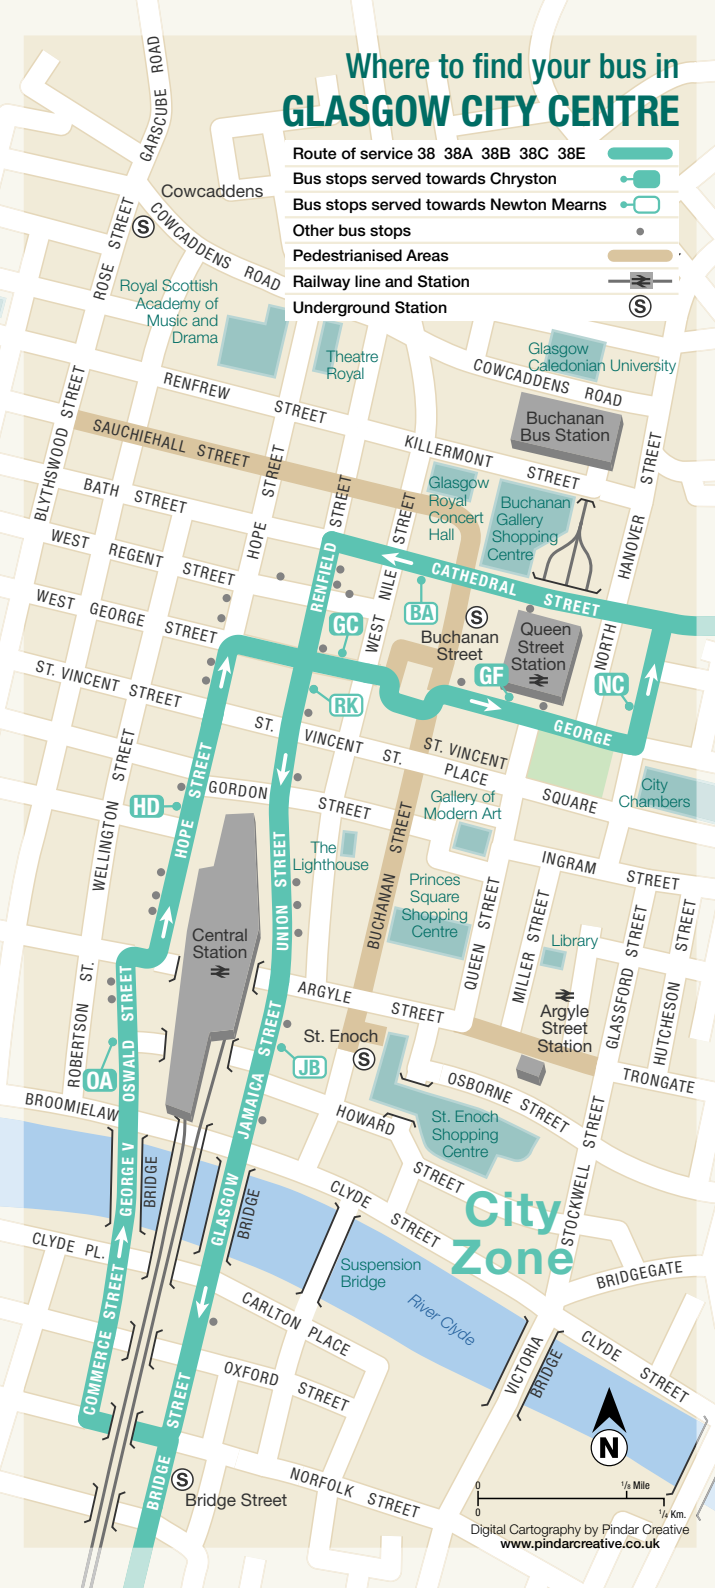

Where to find your bus in GLASGOW CITY CENTRE

- Route of service 38 38A 38B 38C 38E 
- Bus stops served towards Chryston 
- Bus stops served towards Newton Mearns 
- Other bus stops 
- Pedestrianised Areas 
- Railway line and Station 
- Underground Station 

Ring the bell to let the driver know you want to get off the bus.

38E

Rouken Glen – City Centre and Baillieston

- Serving:**
- Woodfarm
 - Giffnock
 - Newlands
 - Shawlands
 - City Centre
 - Royal Infirmary 
 - Alexandra Parade
 - Edinburgh Road

Traveline (public transport info):

0871 200 22 33 (calls from landlines at 12p/min, 24/7)
www.travelinescotland.com

Correct at the time of printing.

38 38A 38B 38C 38E Route Map

Route of Service 38,38A,38B,38C,38E	
Terminus Point	