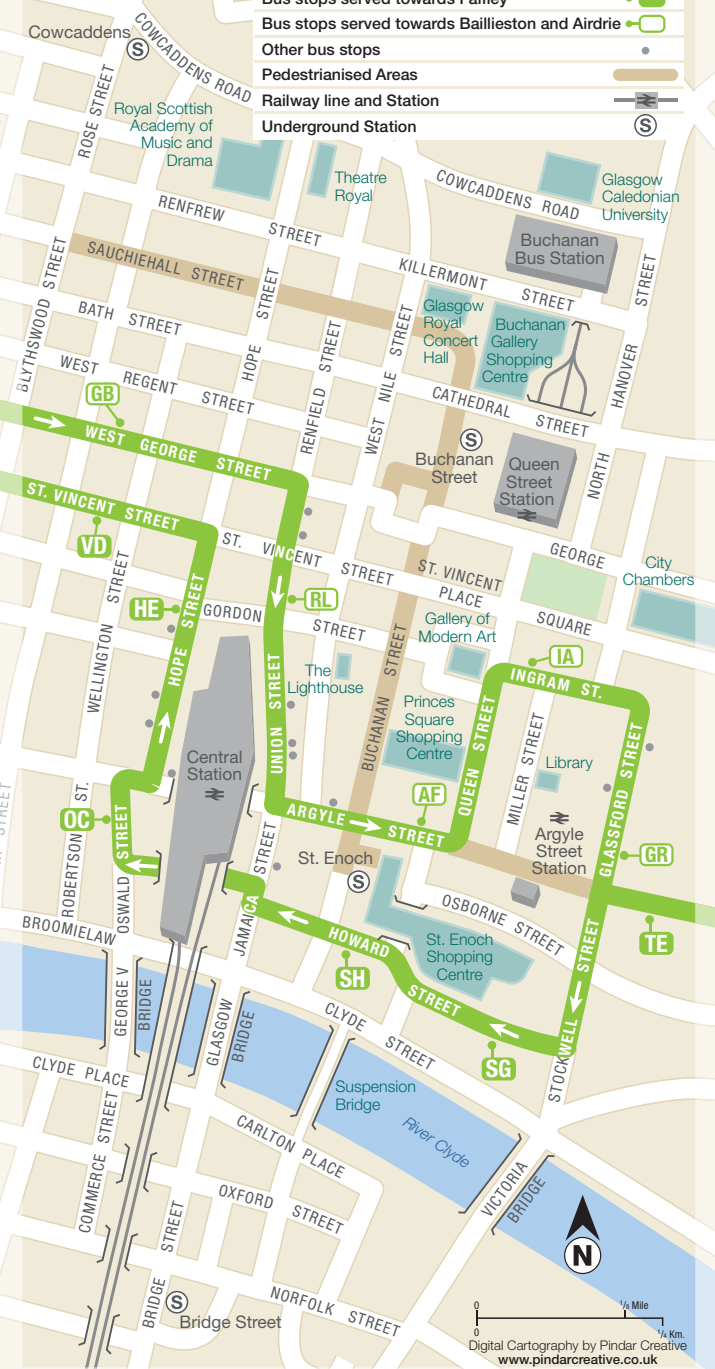

City Zone

Where to find your bus in GLASGOW CITY CENTRE

- Route of service 2
- Bus stops served towards Faifley
- Bus stops served towards Baillieston and Airdrie
- Other bus stops
- Pedestrianised Areas
- Railway line and Station
- Underground Station