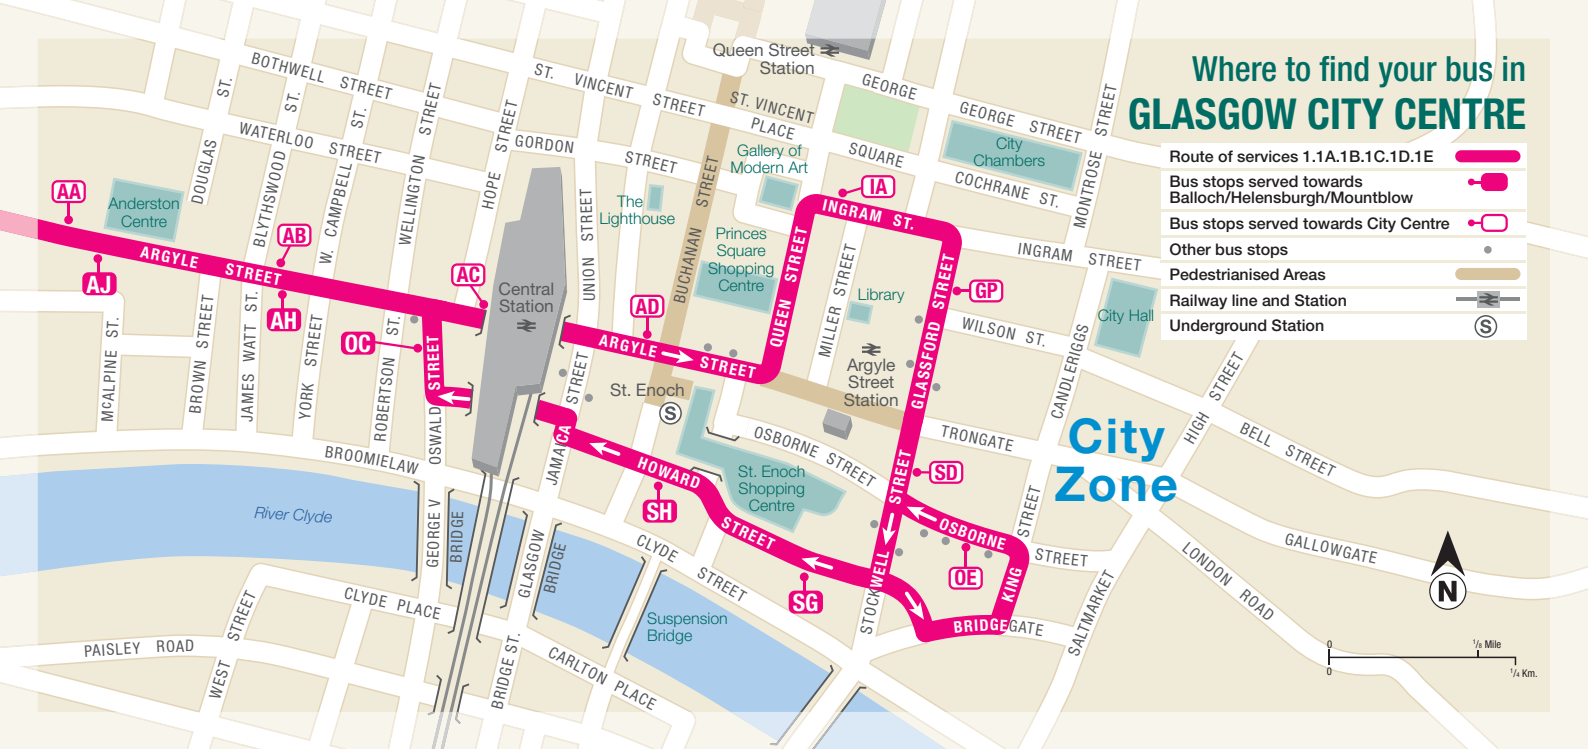

Where to find your bus in GLASGOW CITY CENTRE

- Route of services 1.1A.1B.1C.1D.1E
- Bus stops served towards Balloch/Helensburgh/Mountblow
- Bus stops served towards City Centre
- Other bus stops
- Pedestrianised Areas
- Railway line and Station
- Underground Station

City Zone