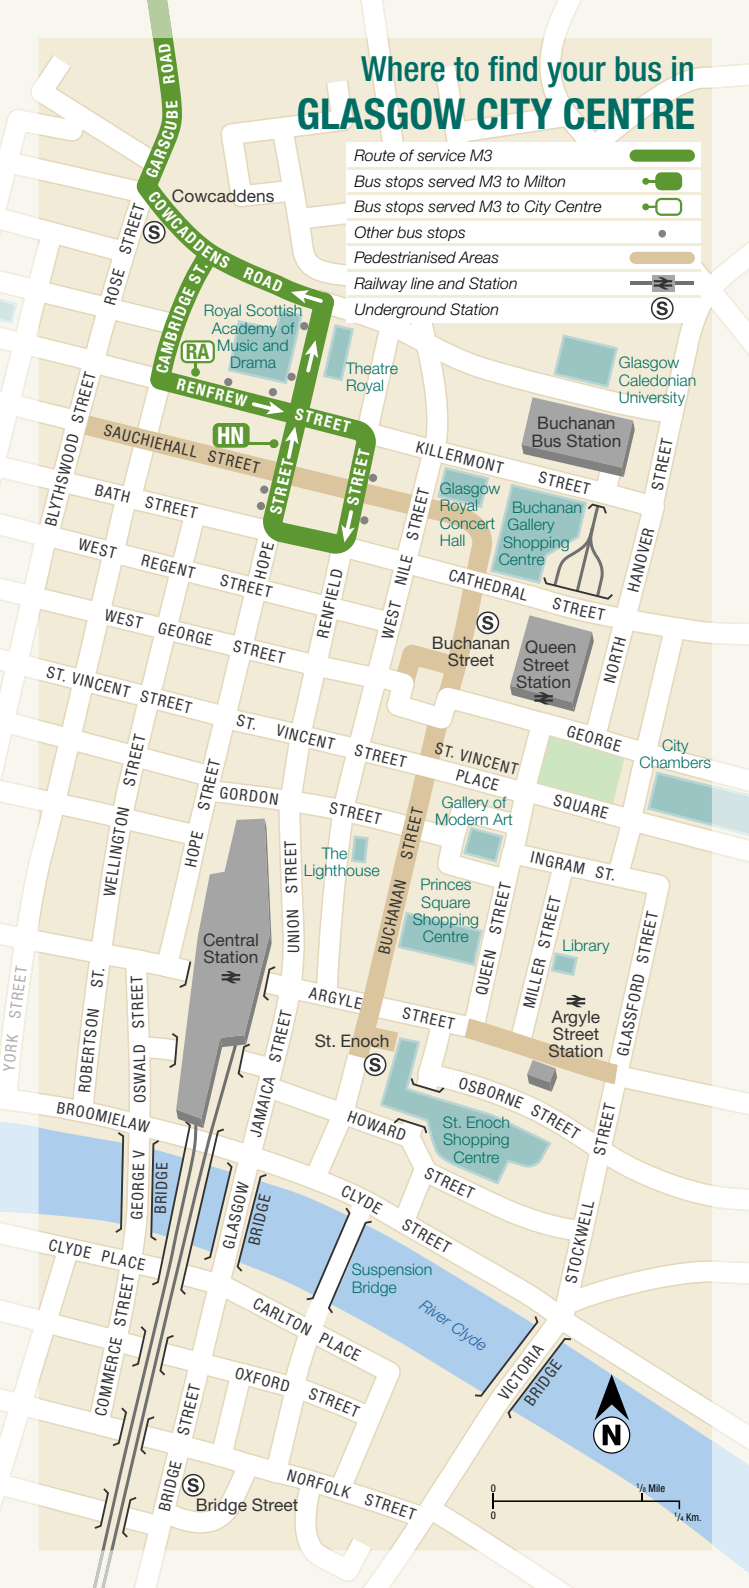

Note:

SPT Operated on behalf of Strathclyde Partnership for Transport

A This journey operates at these times until 14 July 2017

B This journey operates at these times from 18 July 2017

C This journey operates 2 minutes later from 18 July 2017

Sundays

Service M3 does not run on Sundays. For alternative evening and Sunday service between Milton, Saracen Cross and City Centre, please see service 75 timetable.

Note:

SPT Operated on behalf of Strathclyde Partnership for Transport

A This journey operates at these times until 15 July 2017

B This journey operates at these times from 22 July 2017

Where to find your bus in GLASGOW CITY CENTRE

- Route of service M3 
- Bus stops served M3 to Milton 
- Bus stops served M3 to City Centre 
- Other bus stops 
- Pedestrianised Areas 
- Railway line and Station 
- Underground Station 