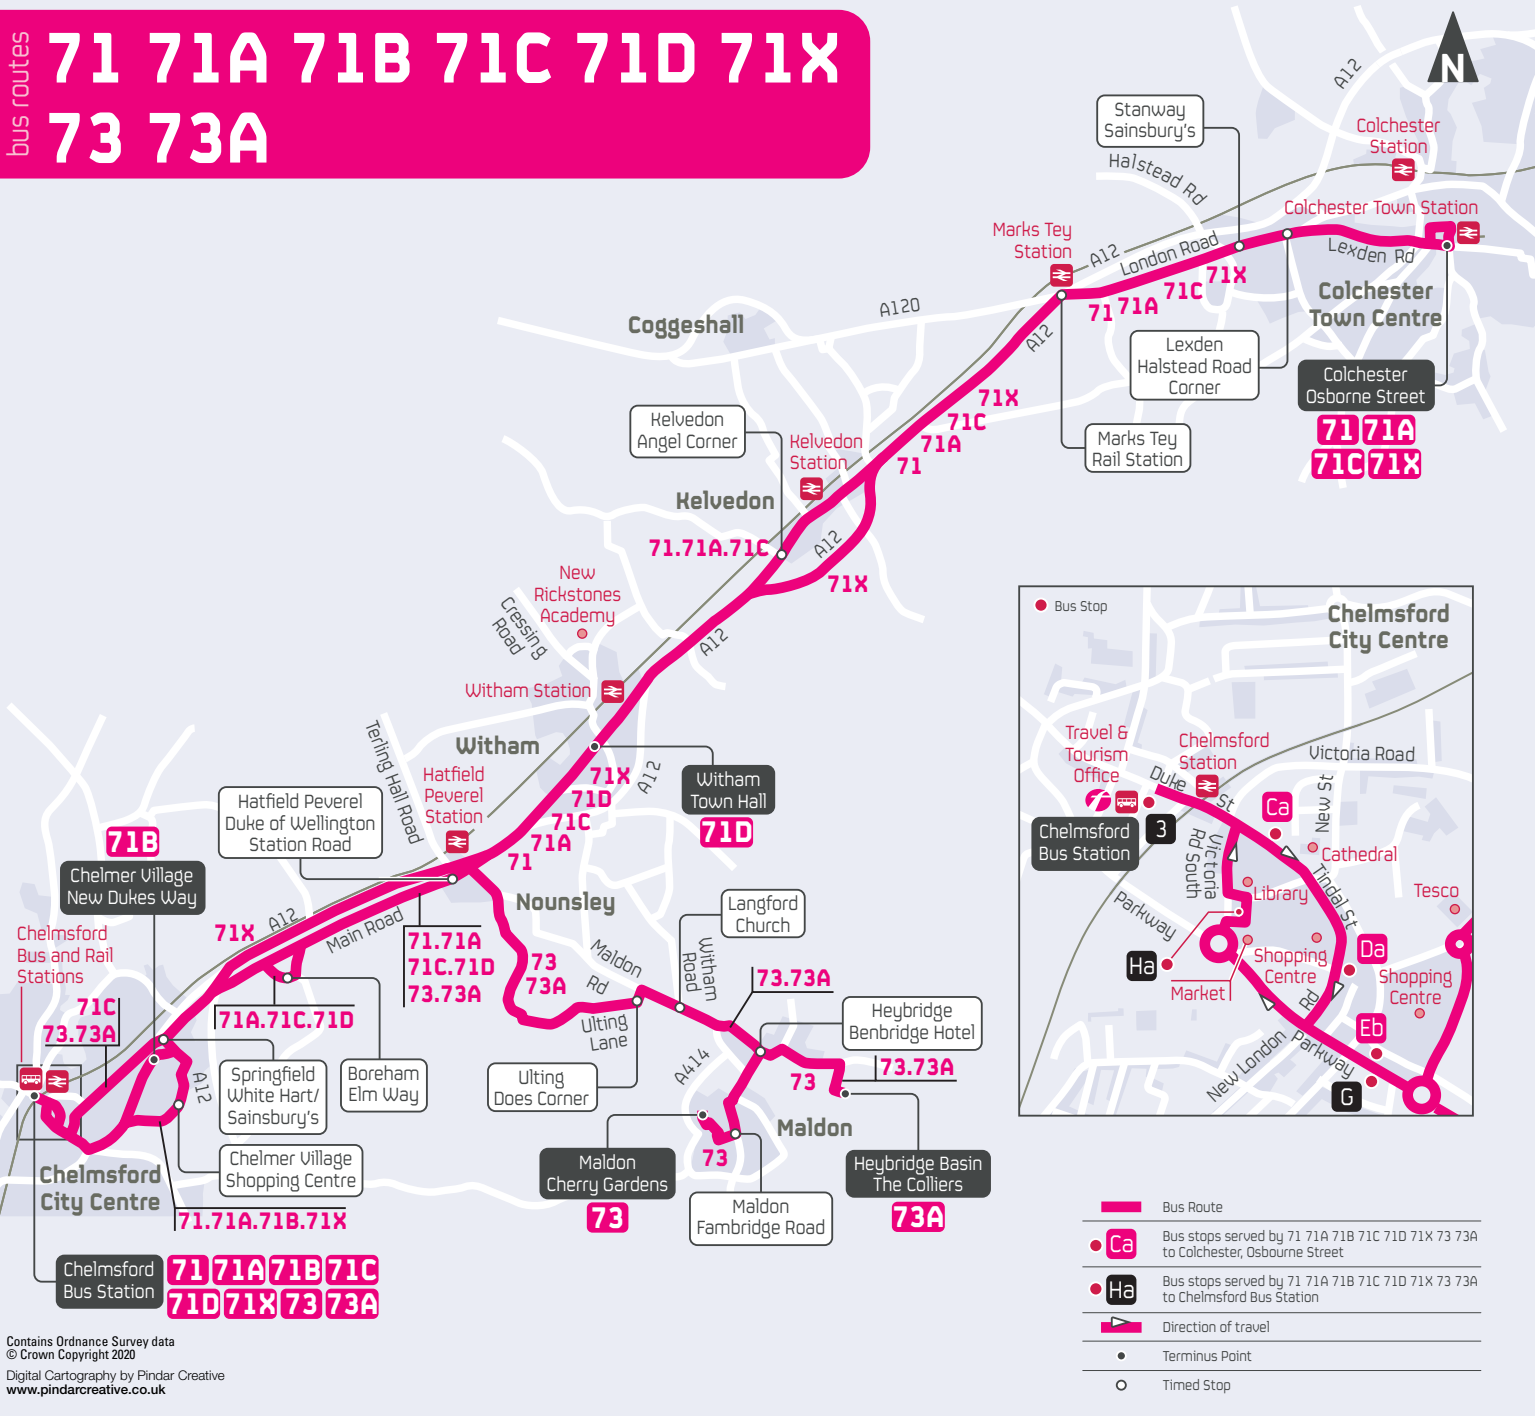

bus routes **71 71A 71B 71C 71D 71X**
73 73A

Contains Ordnance Survey data
© Crown Copyright 2020
Digital Cartography by Pindar Creative
www.pindarcreative.co.uk

What's Changed?

Service 71-71A-71B-71C

Chelmsford to Colchester via Witham

The Monday to Saturday evening timetable is operated under contract to Essex County Council and will be revised. On Monday to Friday, the last journeys will be the 2045 journey from Chelmsford to Colchester and 2205 Colchester to Kelvedon. On Saturday, the 2315 journey from Colchester will operate as a 71X, instead of 71A. The Sunday timetable is revised and will operate approximately every two hours from Chelmsford between 0655 and 1835 and from Colchester between 0900 and 1955.