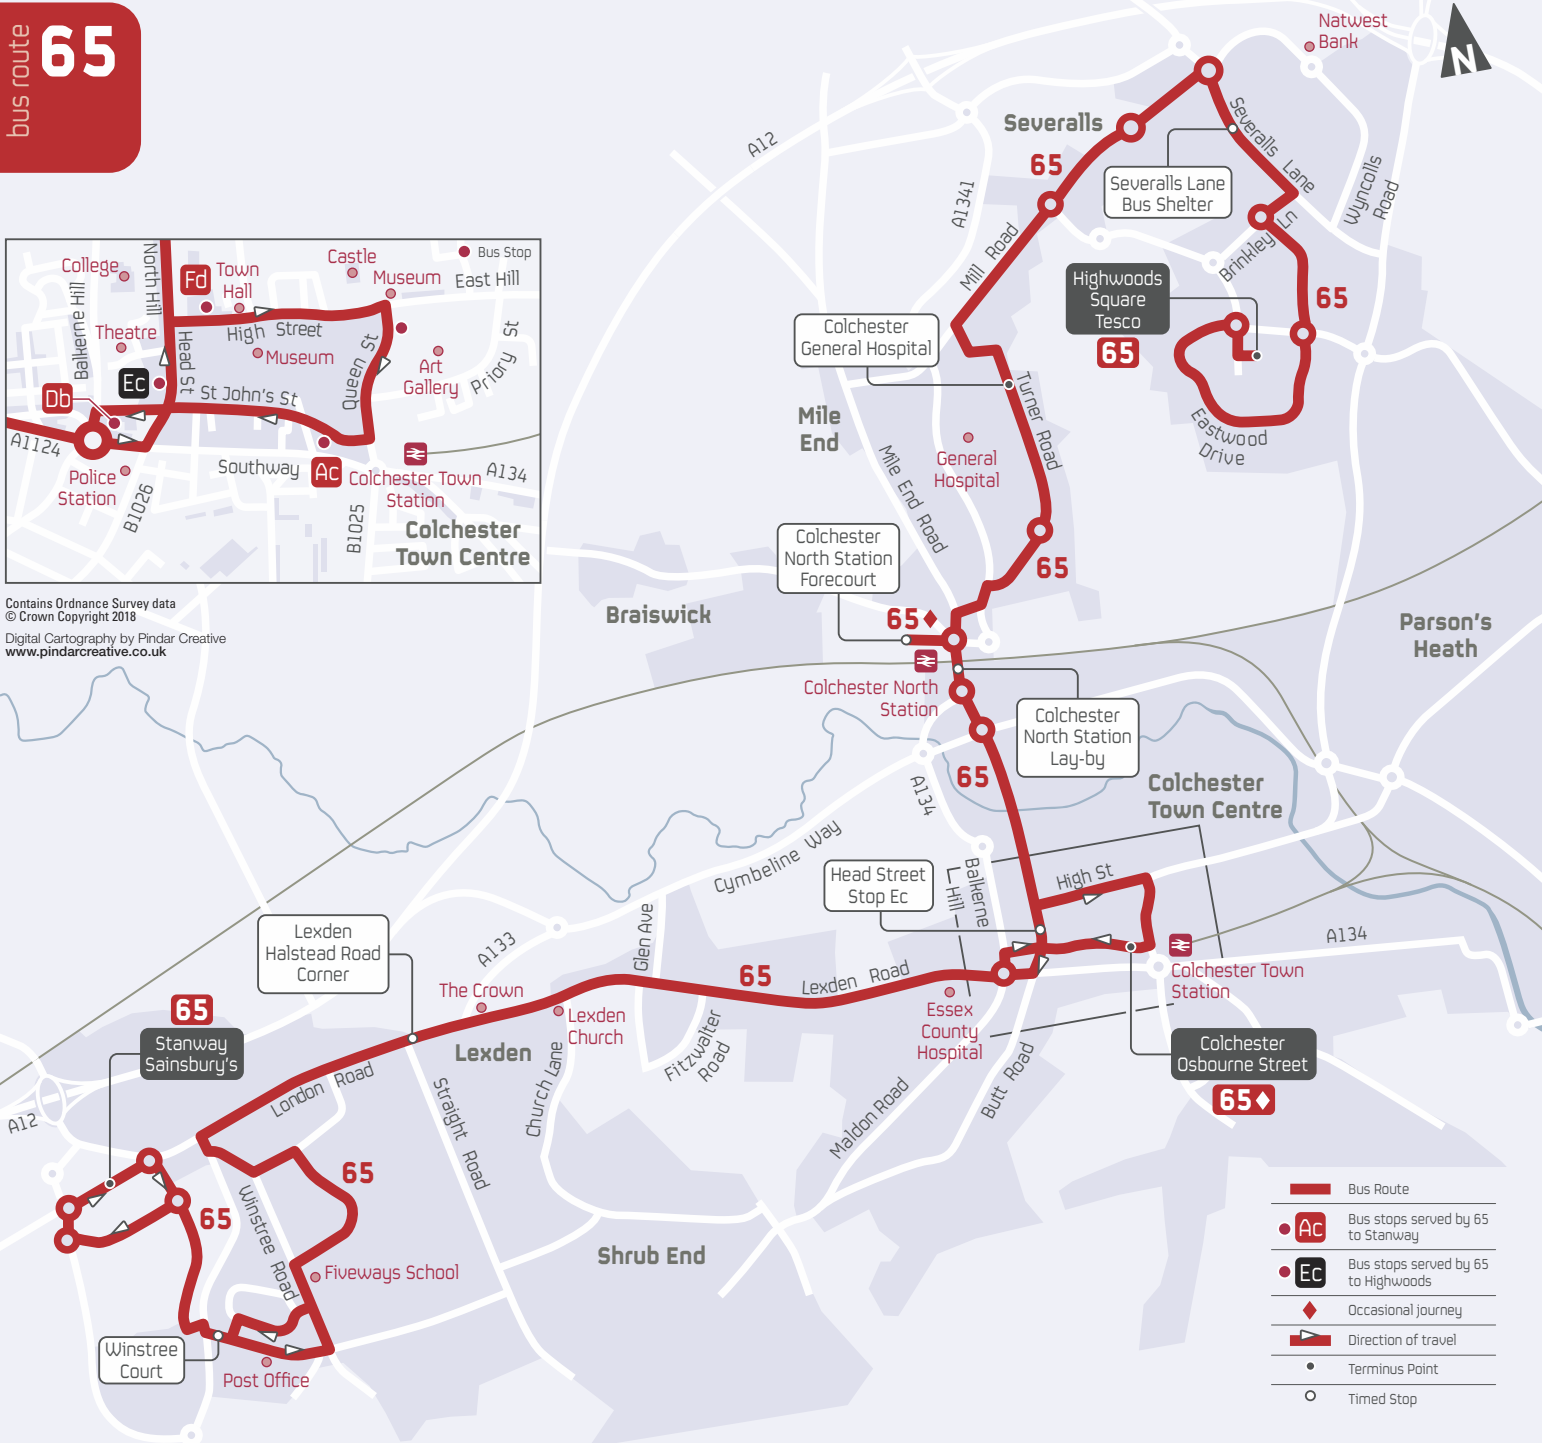

-  Bus Route
-  Bus stops served by 65 to Stanway
-  Bus stops served by 65 to Highwoods
-  Occasional journey
-  Direction of travel
-  Terminus Point
-  Timed Stop

65