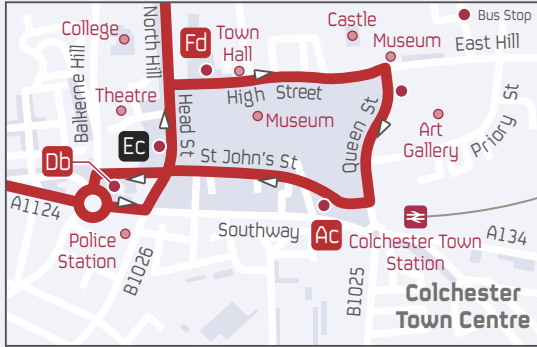

bus route **65**

Contains Ordnance Survey data
© Crown Copyright 2018
Digital Cartography by Pindar Creative
www.pindarcreative.co.uk