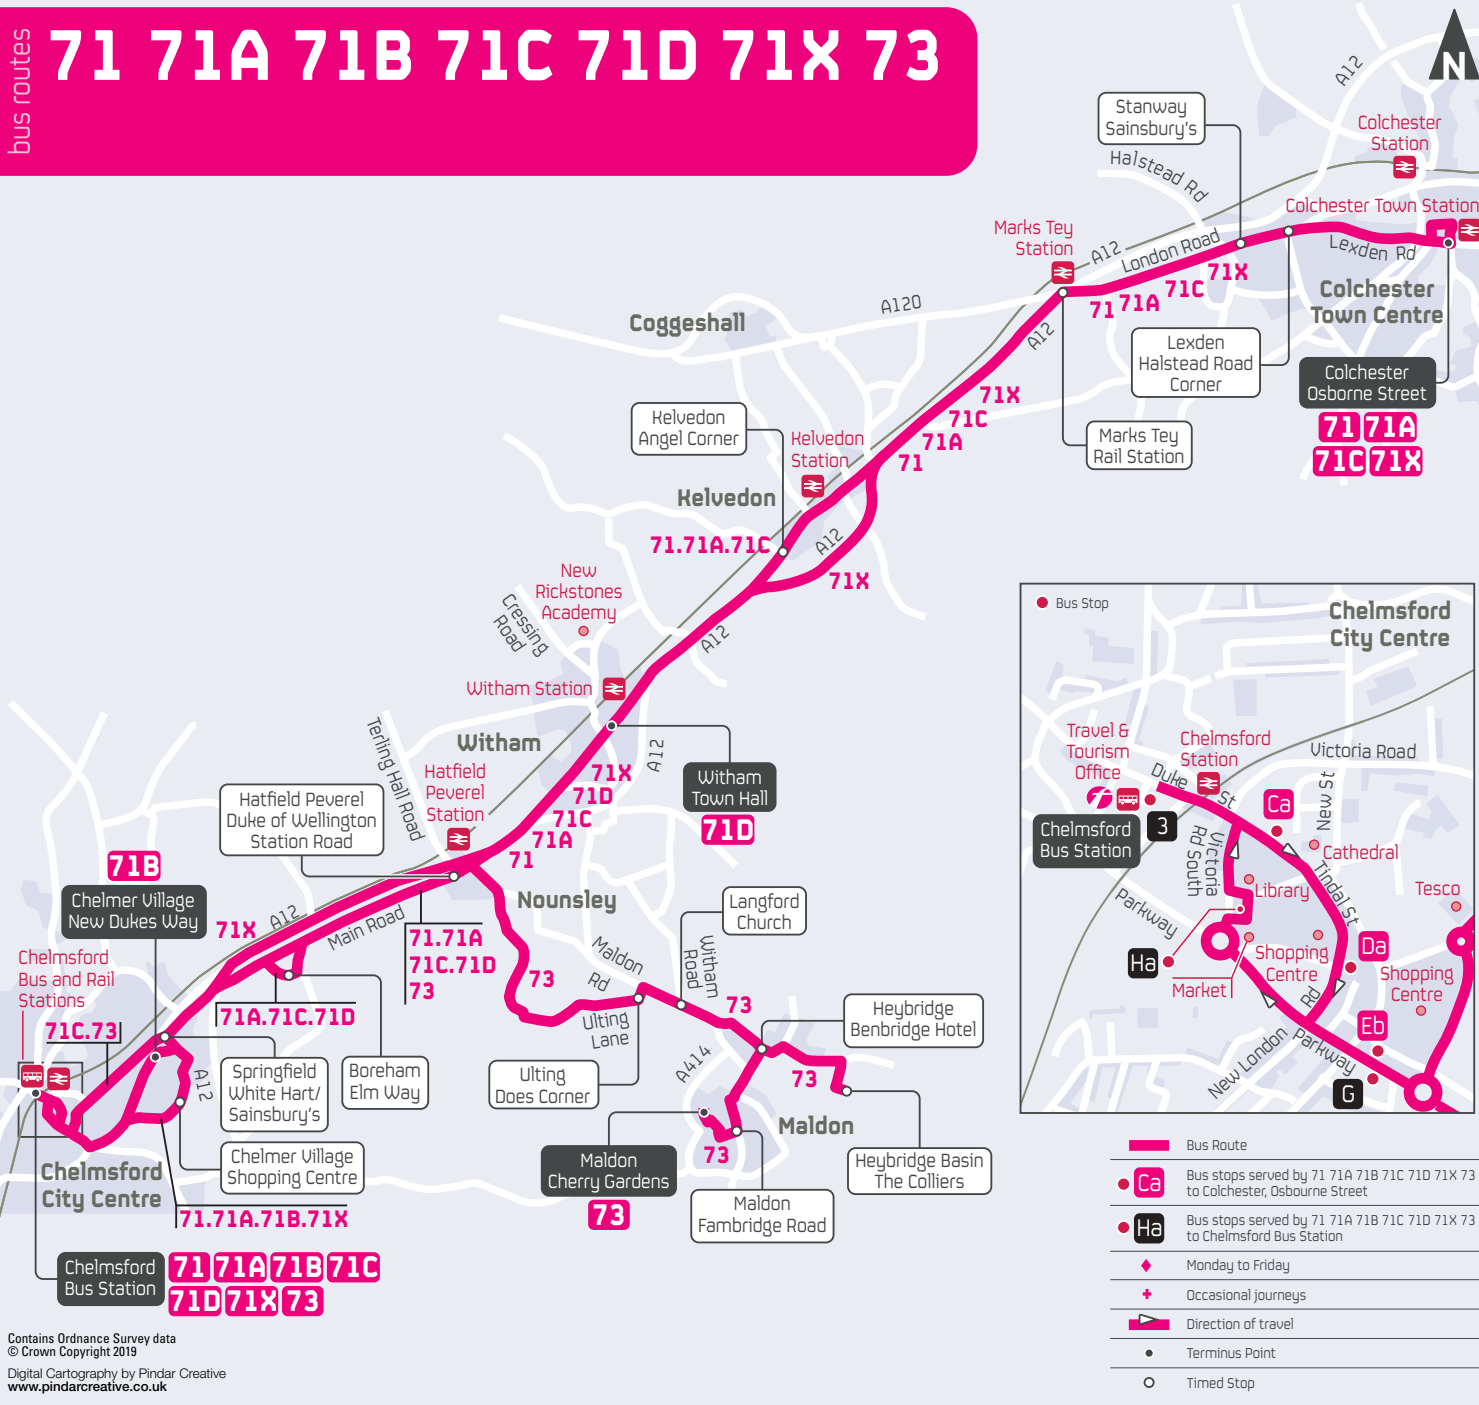

bus routes **71 71A 71B 71C 71D 71X 73**

Contains Ordnance Survey data © Crown Copyright 2019
Digital Cartography by Pindar Creative www.pindarcreative.co.uk

What's Changed?

Service 71-71A-71B-71C: Chelmsford to Colchester via Witham

Minor revisions to Monday to Friday timetable. 0940 71X will no longer operate. The 71B journeys which extend from or to Witham are renumbered as 71D.