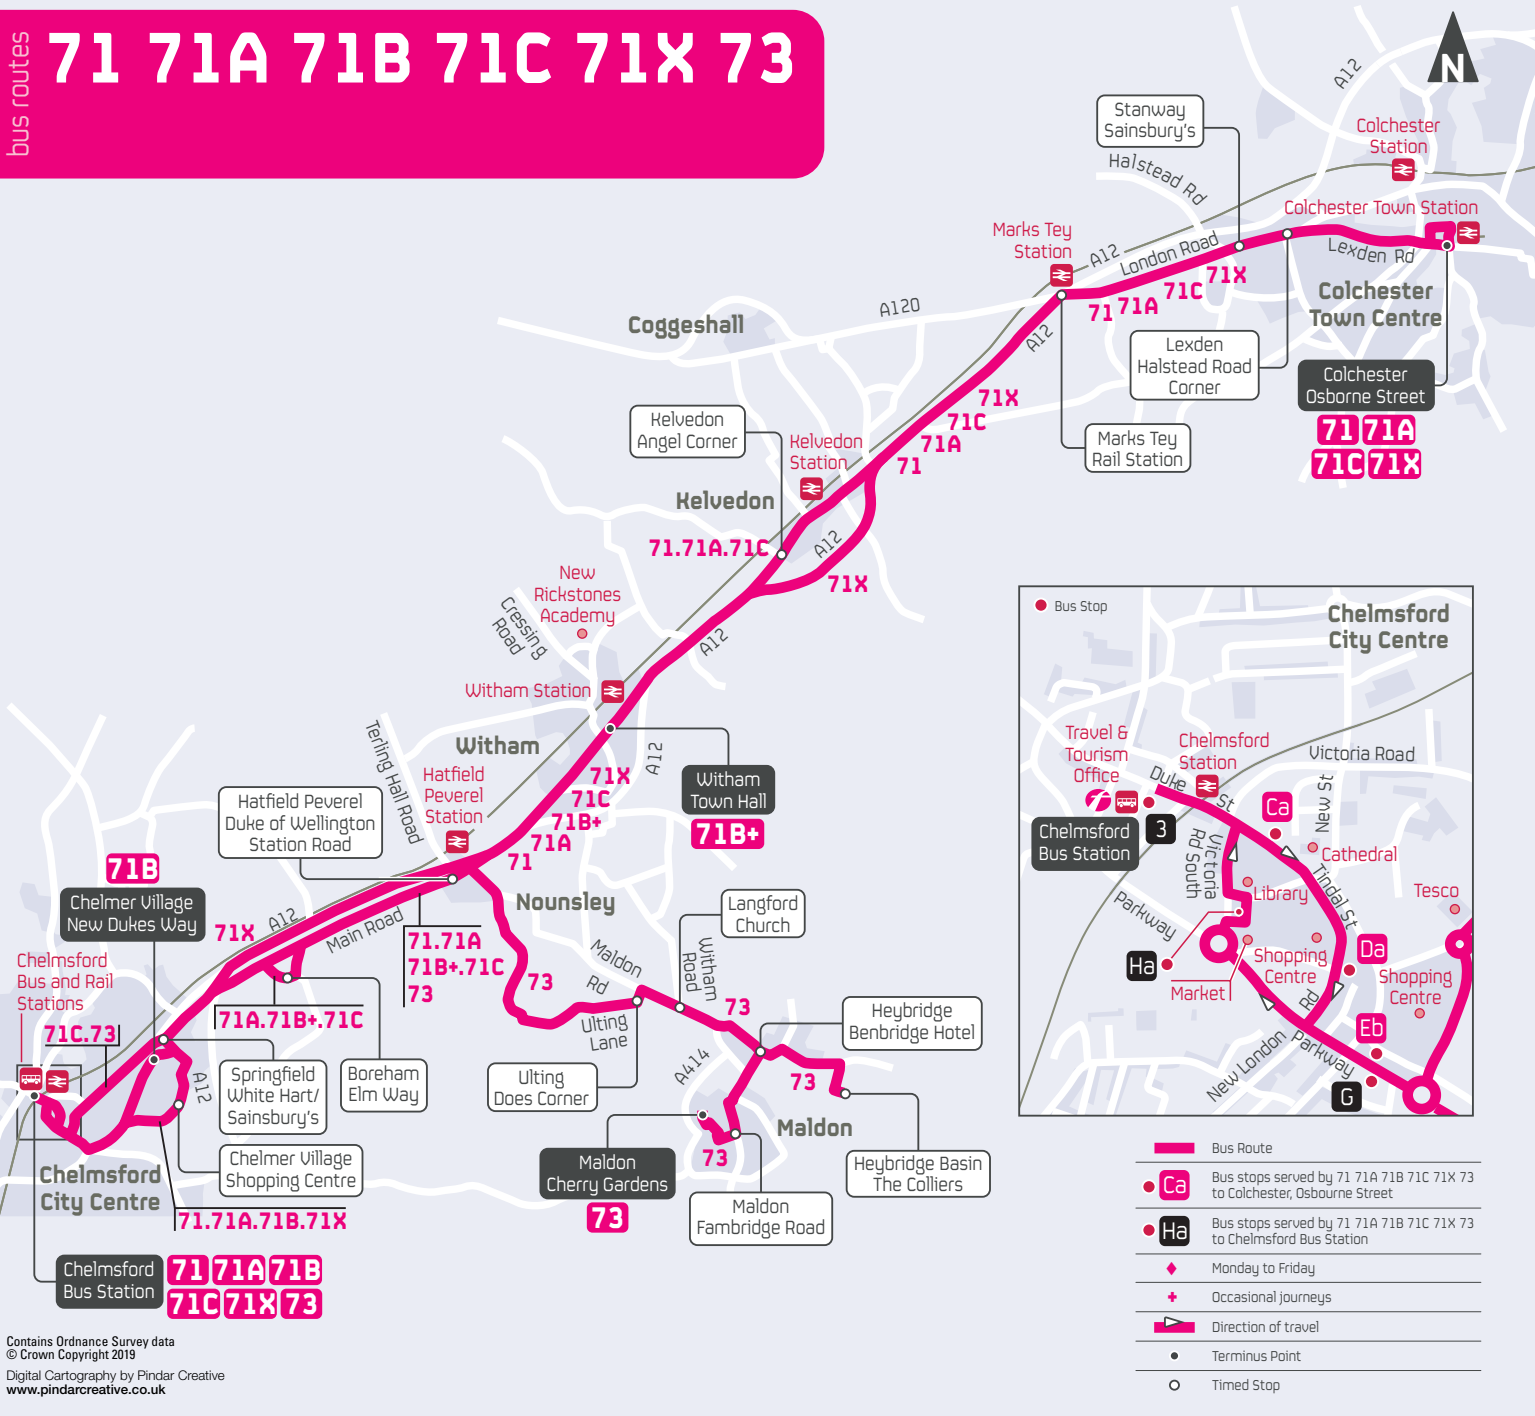

bus routes **71 71A 71B 71C 71X 73**

Contains Ordnance Survey data
© Crown Copyright 2019
Digital Cartography by Pindar Creative
www.pindarcreative.co.uk

What's Changed?

Service 71-71A-71B-71C:

Chelmsford to Colchester via Witham

Revised Monday to Saturday timetable, to improve punctuality. Additional service 71X journeys operate on schooldays. Revised early and late journeys on Saturdays. Two morning and two evening service 71B journeys extend from or to Witham.

71B

Chelmsford | New Dukes Way (Golding Thoroughfare)

via Chelmer Village and Chancellor Park

Mondays to Fridays only

Service Number	71B	71B	71B	71B	71B	71B	71B	71B	71B
Chelmsford, Bus Station	1635	1655	1730	1745	1805	1830	1855	1910	1940
Chelmer Village, Shopping Centre	1649	1709	1744	1759	1819	1844	1905	1920	1950
Chancellor Park, Eglinton Drive	1652	1712	1747	1802	1822	1847	1908	1923	1953
Chelmer Village, New Dukes Way	1655	1715	1750	1805	1825	1850	1912	1927	1957

Notes: SD Schooldays only SH School Holidays only

CS Journey operates via Chancellor Park (0756), Chelmer Village Shopping Centre (0759), Springfield Park (0804) and Victoria Road (0816)

MR Journey starts from Milton Road 2050