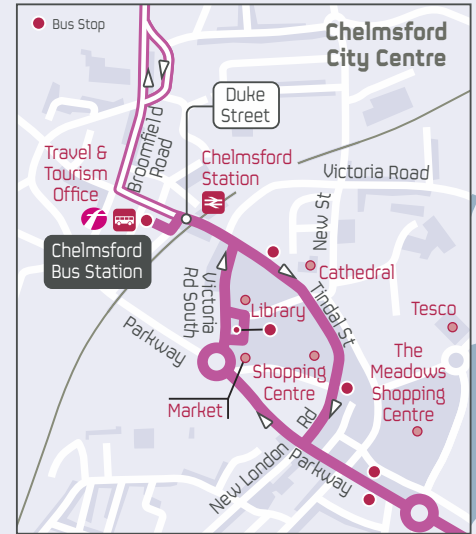

bus routes **31 31B 31C 31X 33**

Contains Ordnance Survey data
© Crown Copyright 2019
Digital Cartography by Pindar Creative
www.pindarcreative.co.uk

What's Changed?

Service 31, 31B, 31C, 31X: Chelmsford to Maldon/Burnham via Danbury