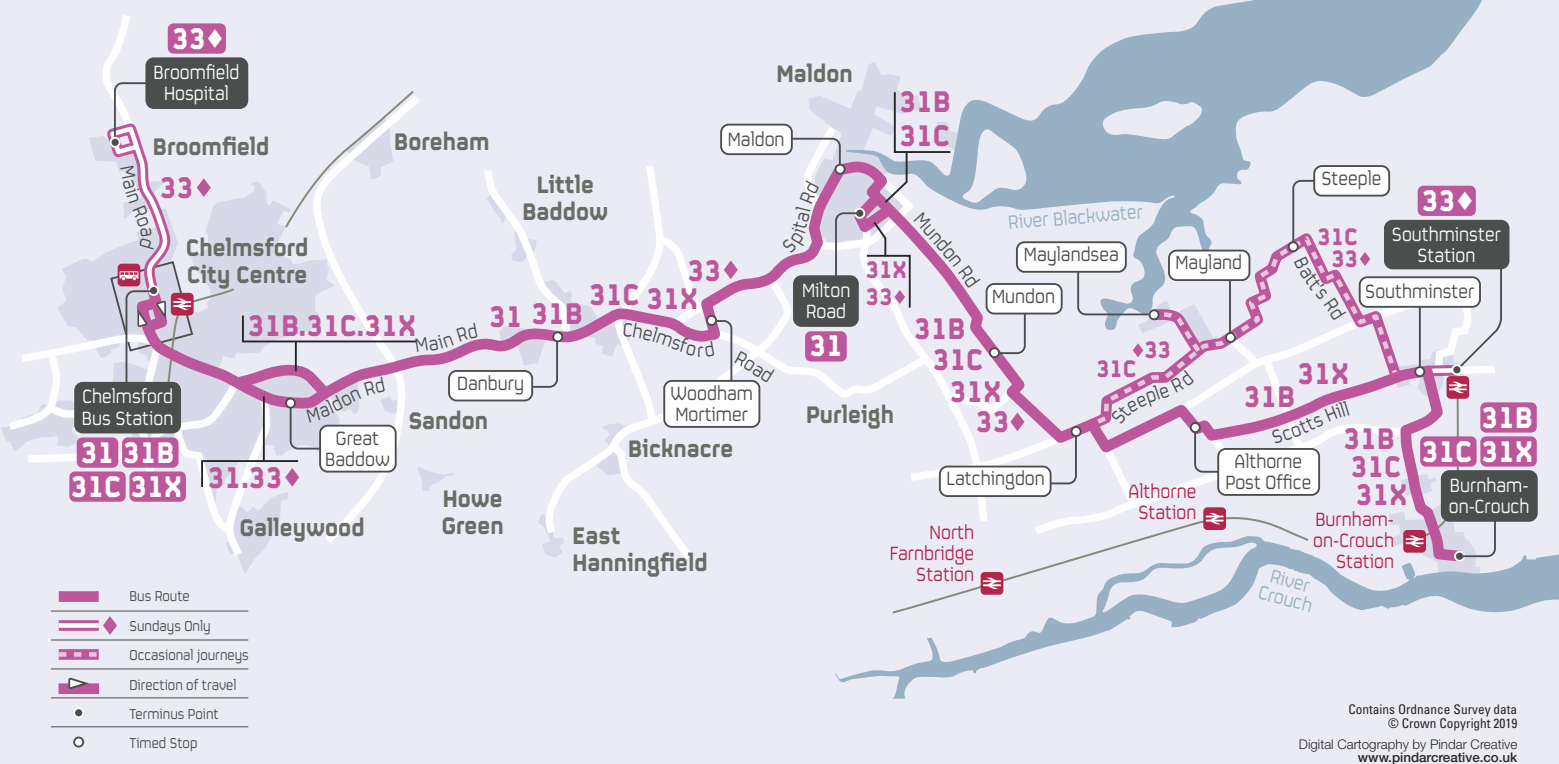

bus routes **31 31B 31C 31X 33**

Contains Ordnance Survey data
© Crown Copyright 2019
Digital Cartography by Pindar Creative
www.pindarcreative.co.uk

What's Changed?

Service 31, 31B, 31C, 31X: Chelmsford to Maldon/Burnham via Danbury

Note	Service Number	31C	31X	31X	31X	31X	31X	31	ECC 31	ECC 31	ECC 31	ECC 31
Chelmsford , Bus Station	1705	1730	1750	1815	1840	1910	1940	2010	2110	2215	2310	
Great Baddow, Blue Lion	—	—	—	—	—	—	1950	2020	2120	2225	2320	
Molrams Lane	1720	1745	1805	1827	1850	1922	1952	2022	2122	2227	2322	
Danbury, Eves Corner	1728	1753	1813	1835	1858	1930	2000	2030	2130	2235	2330	
Woodham Mortimer, Post Office Road	1734	1759	1819	1840	1903	1935	2005	2035	2135	2240	2335	
Maldon, All Saints Church	1743	1808	1828	1848	1911	1943	2013	2043	2143	2248	2343	
Maldon , Milton Road	—	1815	1835	1853	1916	1948	2018	2048	2148	2253	2348	
Latchingdon, Red Lion	1758	1825	1845	1902	—	1957	—	—	—	2302	—	
Althorne, Post Office	—	1830	1850	1907	—	2002	—	—	—	2307	—	
Maylandsea, Post Office	1808	—	—	—	—	—	—	—	—	—	—	
Steeple, Post Office	1816	—	—	—	—	—	—	—	—	—	—	
Southminster, High Street	1824	1838	1858	1914	—	2009	—	—	—	2314	—	
Burnham , Clock Tower	1836	1850	1910	1925	—	2020	—	—	—	2324	—	

Service Number	Note		ECC		
	31X	31X	31	31	31
Burnham , Clock Tower	1925	2025	—	—	—
Southminster, High Street	1935	2035	—	—	—
Althorne, Post Office	1941	2041	—	—	—
Latchingdon, Red Lion	1946	2046	—	—	—
Maldon, Milton Road	1957	2057	2152	—	—
Maldon , White Horse	arr 2005	2105	2200	—	—
Maldon , White Horse	dep 2005	2105	2200	—	—
W Mortimer Post Office Road	2013	2113	2208	—	—
Danbury, Eves Corner	2018	2118	2213	—	—
Brick Kiln Road	2025	2125	2219	—	—
Great Baddow, Blue Lion	—	—	2223	—	—
Chelmsford , Bus Station	2033	2133	2233	—	—