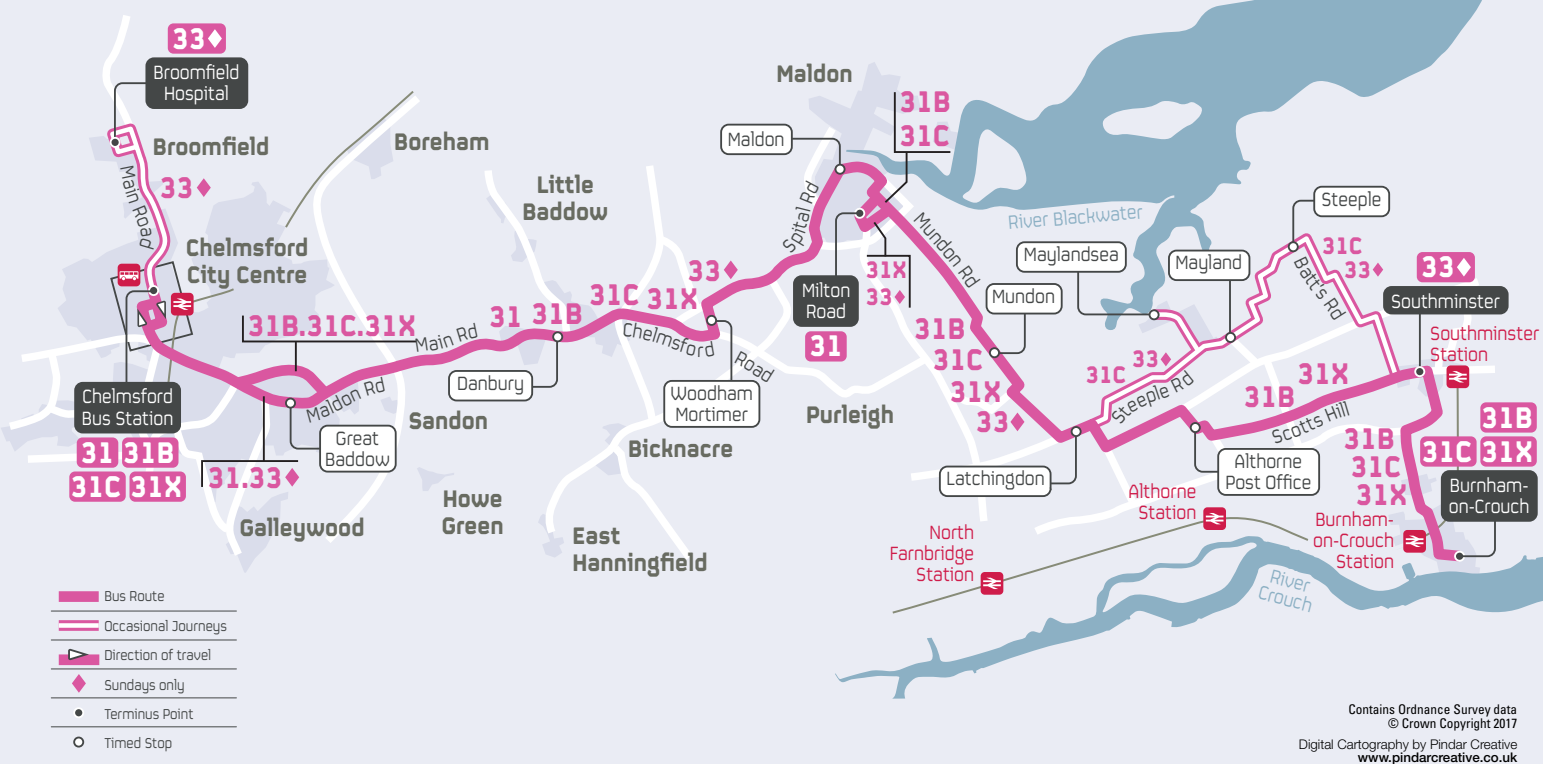

bus routes **31 31B 31C 31X 33**

Contains Ordnance Survey data  
© Crown Copyright 2017  
Digital Cartography by Pindar Creative  
[www.pindarcreative.co.uk](http://www.pindarcreative.co.uk)

**What's Changed?**

**Service 31, 31B, 31C, 31X: Chelmsford to Maldon/Burnham via Danbury**

Minor changes to the Monday to Friday timetable with an additional journey at 0615 between Chelmsford and Maldon.  
The Saturday early morning and early evening timetable is revised.

Note	Service Number	31C	31X	31X	31X	31X	31X	31	ECC 31	ECC 31	ECC 31	ECC 31
<b>Chelmsford</b> , Bus Station	1705	1730	1750	1815	1840	1910	1940	2010	2110	2215	2310	
Great Baddow, Blue Lion	—	—	—	—	—	—	—	1950	2020	2120	2225	2320
Molrams Lane	1720	1745	1805	1827	1850	1922	1952	2022	2122	2227	2322	
Danbury, Eves Corner	1728	1753	1813	1835	1858	1930	2000	2030	2130	2235	2330	
Woodham Mortimer, Post Office Road	1734	1759	1819	1840	1903	1935	2005	2035	2135	2240	2335	
Maldon, All Saints Church	1743	1808	1828	1848	1911	1943	2013	2043	2143	2248	2343	
<b>Maldon</b> , Milton Road	—	1815	1835	1853	1916	1948	2018	2048	2148	2253	2348	
Latchingdon, Red Lion	1758	1825	1845	1902	—	1957	—	—	—	2302	—	
Althorne, Post Office	—	1830	1850	1907	—	2002	—	—	—	2307	—	
Maylandsea, Post Office	1808	—	—	—	—	—	—	—	—	—	—	
Steeple, Post Office	1816	—	—	—	—	—	—	—	—	—	—	
Southminster, High Street	1824	1838	1858	1914	—	2009	—	—	—	2314	—	
<b>Burnham</b> , Clock Tower	1836	1850	1910	1925	—	2020	—	—	—	2324	—	

Service Number	Note		ECC	
	31X	31X	31	31
Burnham, Clock Tower	1925	2025	—	—
Southminster, High Street	1935	2035	—	—
Althorne, Post Office	1941	2041	—	—
Latchingdon, Red Lion	1946	2046	—	—
Maldon, Milton Road	1957	2057	2152	—
Maldon, White Horse	arr 2005	2105	2200	—
Maldon, White Horse	dep 2005	2105	2200	—
W Mortimer Post Office Road	2013	2113	2208	—
Danbury, Eves Corner	2018	2118	2213	—
Brick Kiln Road	2025	2125	2219	—
Great Baddow, Blue Lion	—	—	2223	—
Chelmsford, Bus Station	2033	2133	2233	—