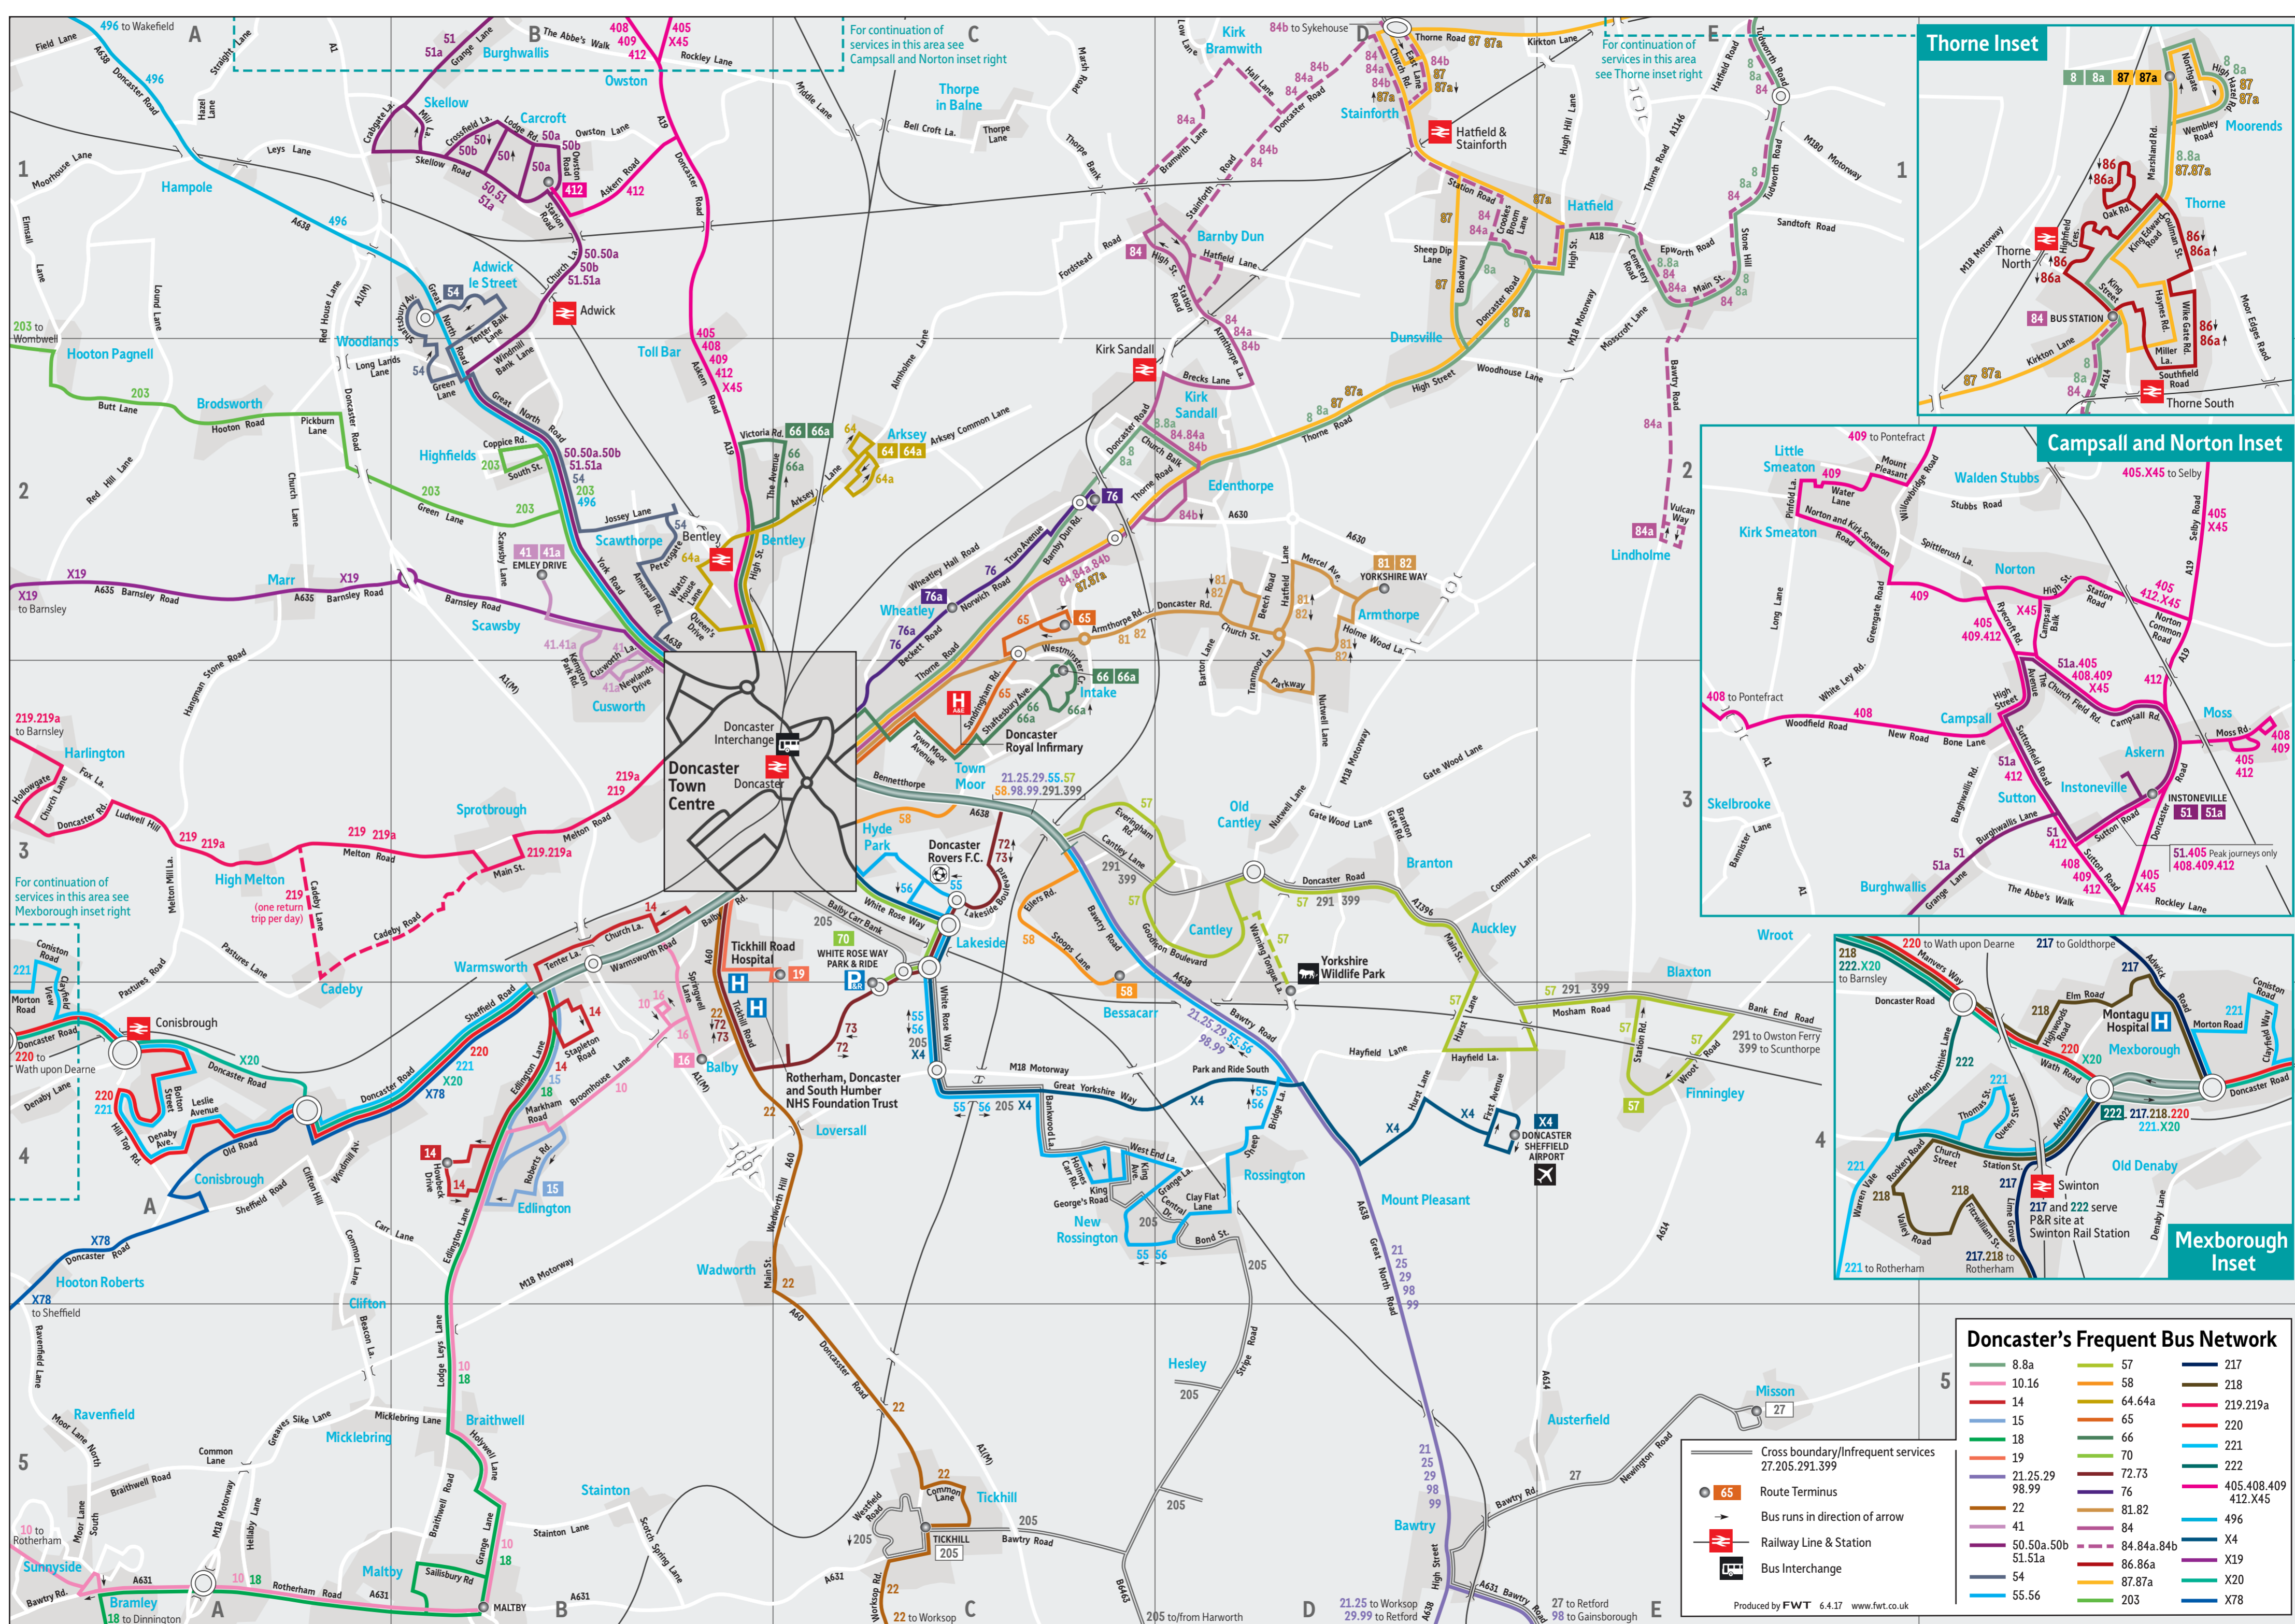

Making bus travel in Doncaster easier

The organisations responsible for bus travel in Doncaster are working together to improve your services. We are the Doncaster Bus Partnership.

The result is a simpler, more co-ordinated service: you can now travel around the town much more easily, with tickets you can use on any bus in the Doncaster area. Bus passengers are already seeing a big difference and there's much more still to come.