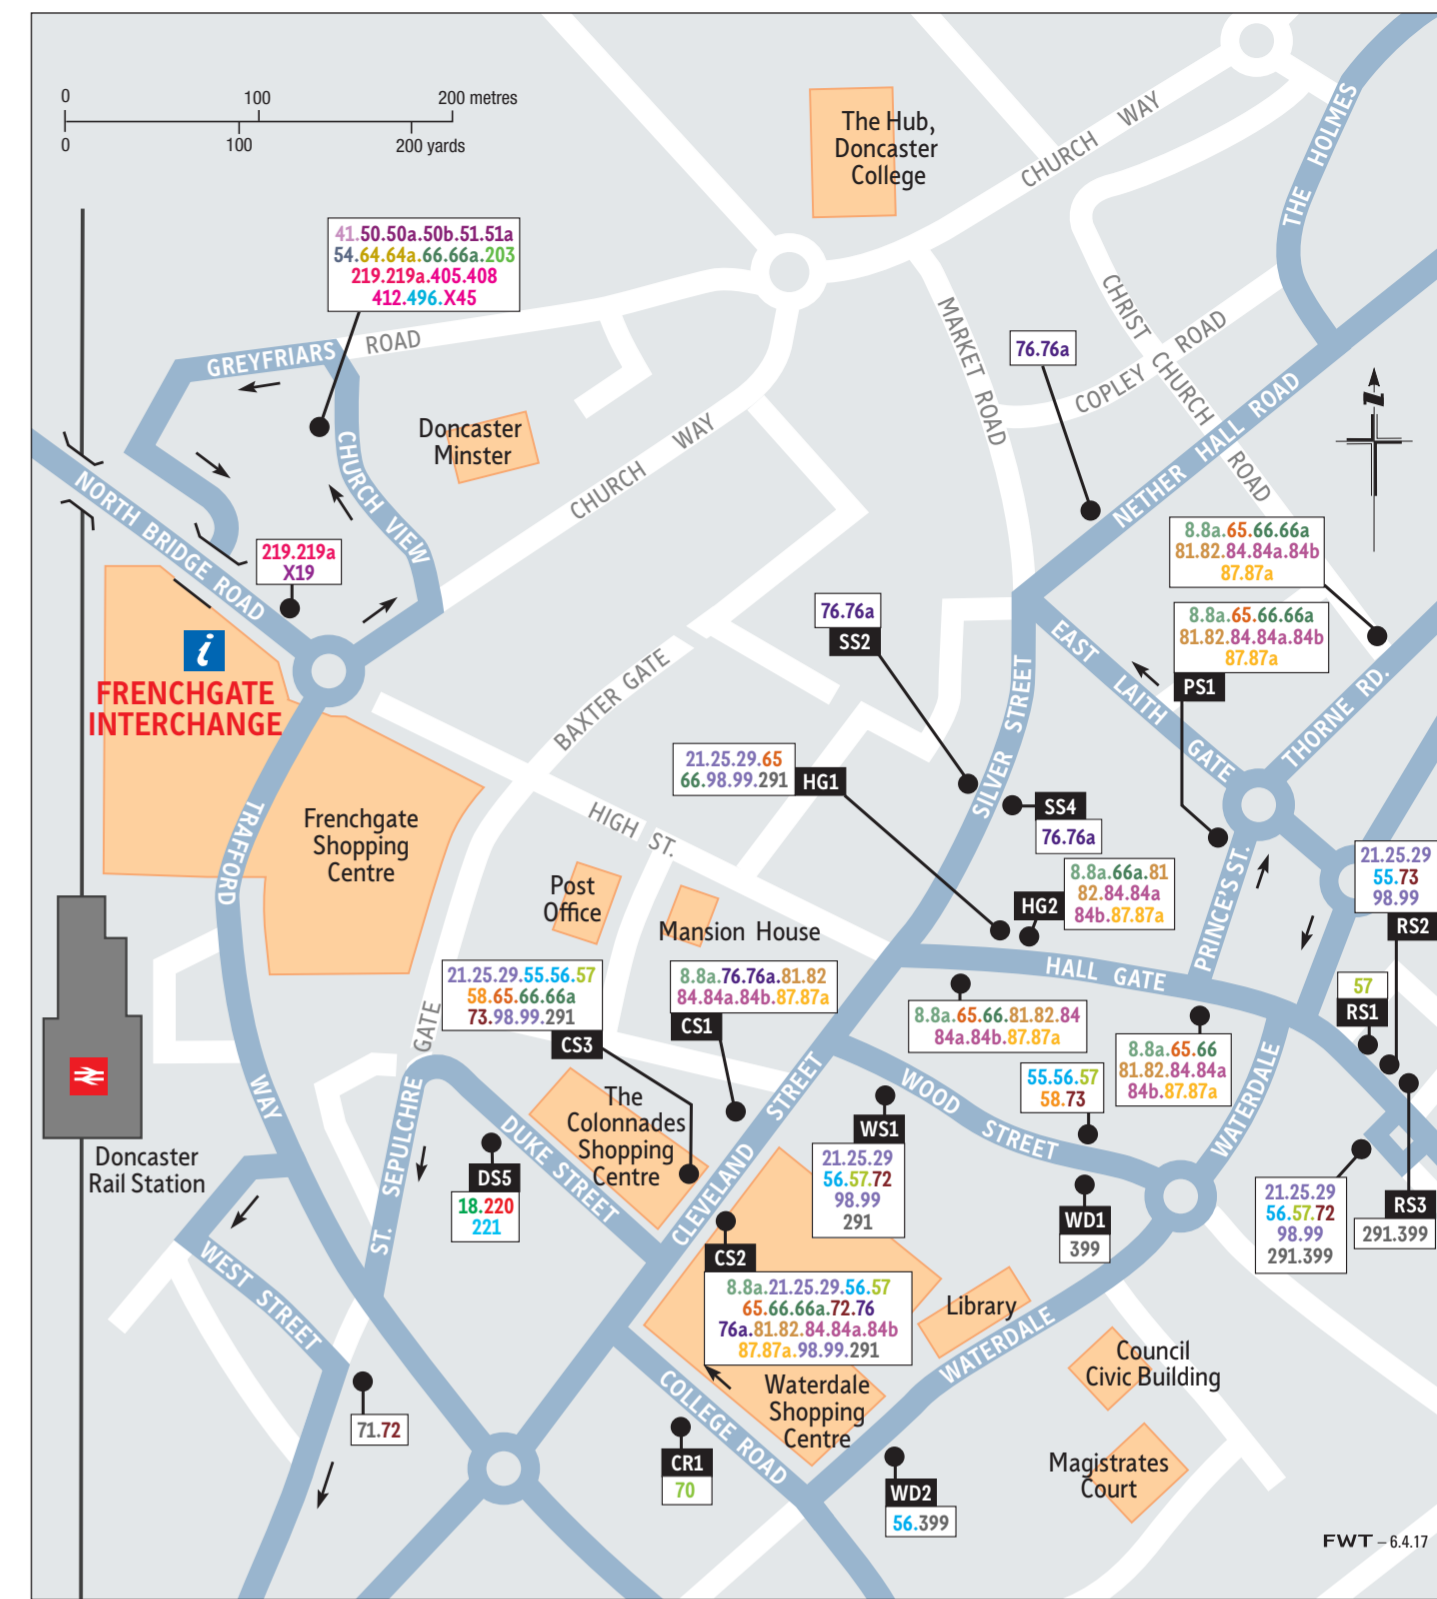

Services that do not operate in the Doncaster Metropolitan Borough Council area are not shown on the map.

The Monday to Friday and Saturday frequency refers to the hours of 0730 to 1800 approx.

DONCASTER TOWN CENTRE BUS STOPS

INDEX TO PLACES SERVED			
Grid Ref.	Grid Ref.	Grid Ref.	Grid Ref.
A Adwick le Street B1	D Doncaster Royal Infirmary C3	L Lake side C3	S Scawsby B2
Arksey C2	Doncaster Sheffield Airport D4	Lindholme E2	Scawthorpe B2
Armthorpe D2	Dunsville D1	Little Smeaton ..... Campsall and Norton Inset	Stainforth D1
Askern ..... Campsall and Norton Inset		Loversall C4	Skelbrooke ..... Campsall and Norton Inset
Auckley D3	E Edenthorpe D2		Skellow B1
Austerfield E5	Edlington B4	M Maltby A5	Sprotbrough B3
B Balby B4	F Finningley E4	Marr A2	Stainton B5
Bawtry D5		Mexborough ..... Mexborough Inset	Sunnyside A5
Bentley B2	H Hampole A1		Sutton ..... Campsall and Norton Inset
Barnby Dun D1	Harlington A3	Micklebring A5	
Bessacarr C4	Hatfield E1	Misson E5	T Thorpe in Balne C1
Blaxton E3	Hesley D5	Moorends ..... Thorne Inset	Thorne ..... Thorne Inset
Braithwell B5	Highfields B2	Moss ..... Campsall and Norton Inset	Tickhill C5
Bramley A5	High Melton A3	Mount Pleasant D4	Toll Bar B2
Branton D3	Hooton Pagnell A2		Town Moor C3
Brodsworth A2	Hooton Roberts A4	N New Rossington C4	
Burghwallis B1	Hyde Park C3	Norton ..... Campsall and Norton Inset	W Wadworth B4
C Cadeby A4	I Instoneville ..... Campsall and Norton Inset		Waldon Stubbs ..... Campsall and Norton Inset
Campsall ..... Campsall and Norton Inset	Intake C3	O Old Cantley D3	Warmsworth B3
Cantley D3		Owston B1	Wheatley C2
Carcroft B1	K Kirk Bramwith D1		Woodlands A2
Conisbrough A4	Kirk Sandall D2	R Ravenfield A5	
Cusworth B3	Kirk Smeaton ..... Campsall and Norton Inset	Rossington D4	Y Yorkshire Wildlife Park C1

Grid Ref: Refers to main map overleaf