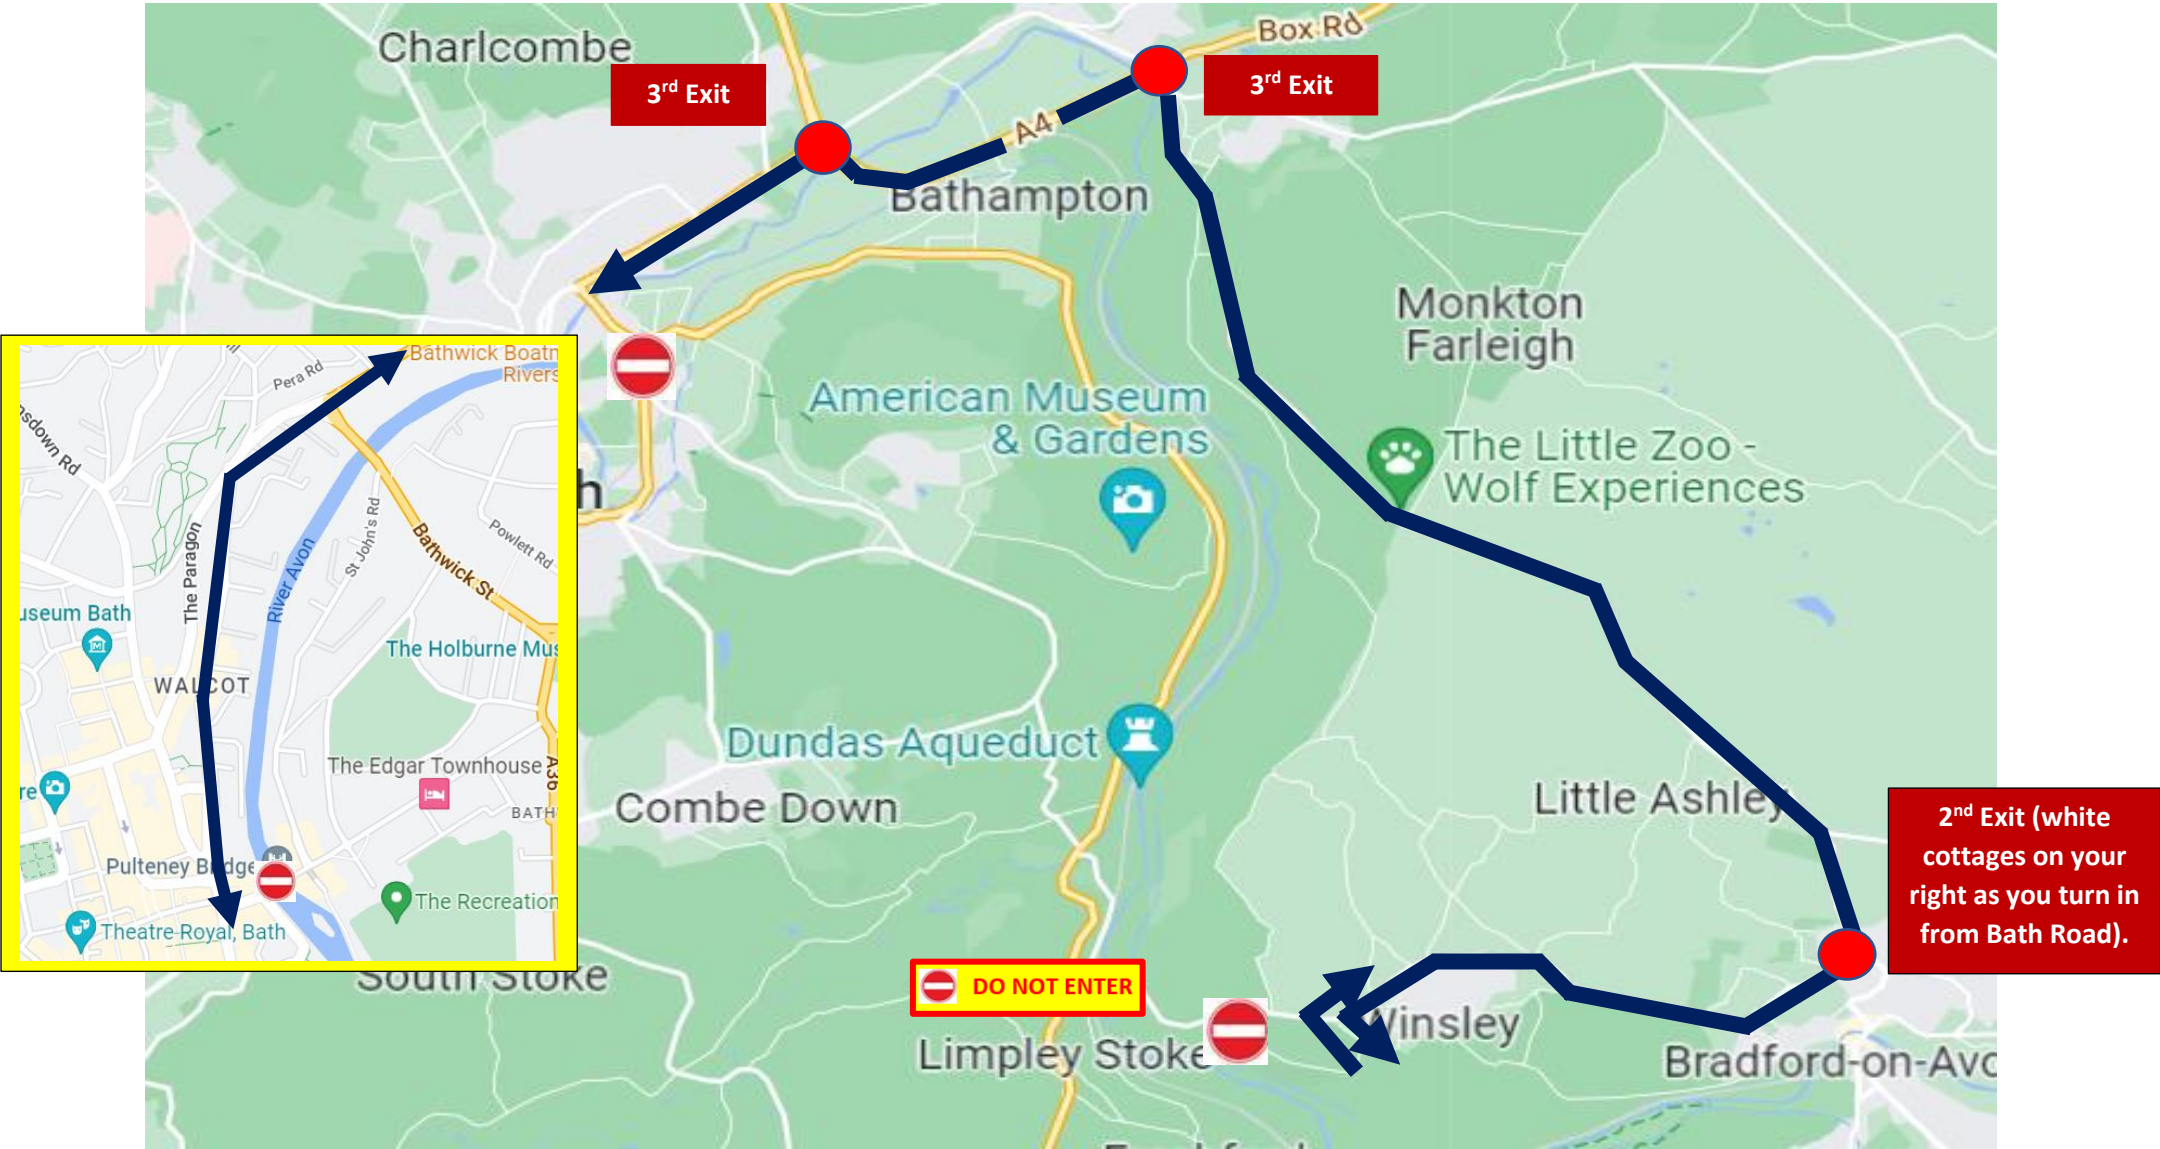

Winsley Hill, Winsley – CLOSURE – 21:00 – 06:00 Monday 5th and Tuesday 6th August

(two nights) –Service D1

WHEN ON DIVERSION ROUTE, OBSERVE YOUR SURROUNDINGS FOR HEIGHT, WEIGHT & WIDTH RESTRICTIONS. IF UNSURE, PLEASE CONTACT YOUR DEPOT OR THE CONTROL ROOM VIA RADIO OR PHONE 07970 921893 or 07970 922092.