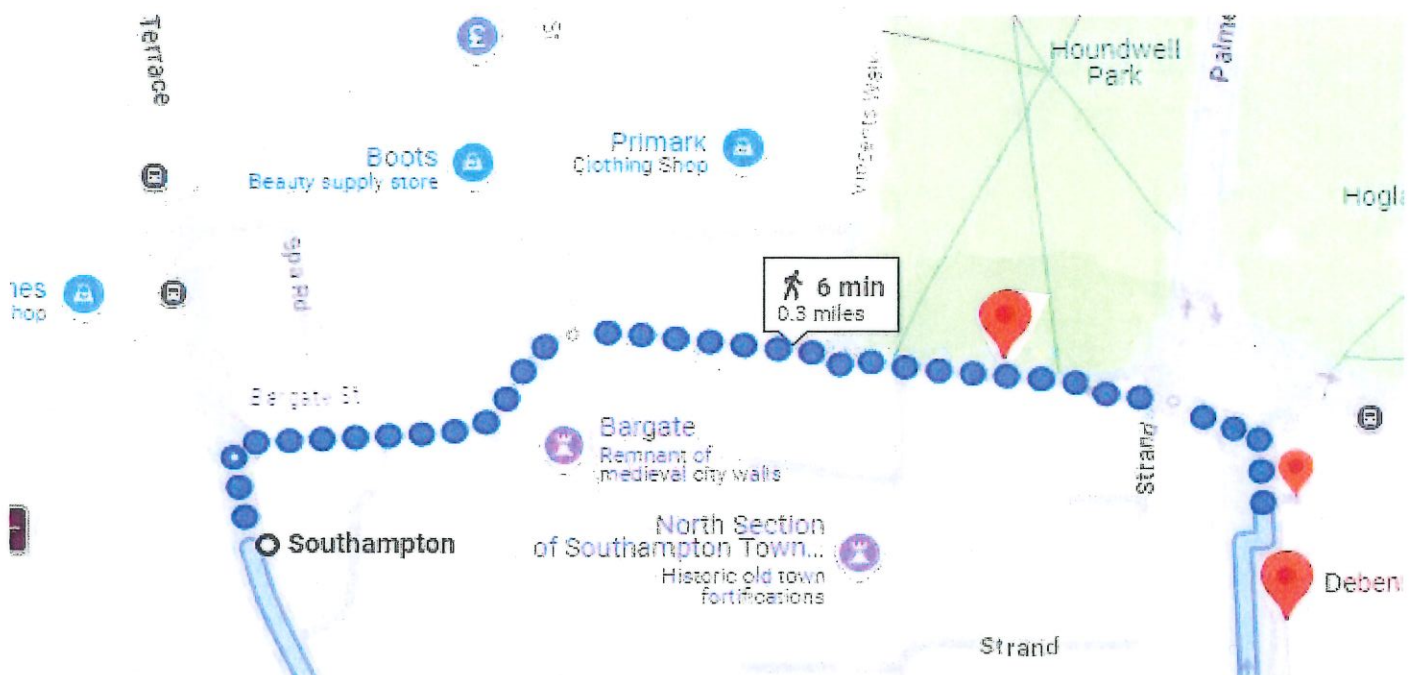

stop closure

CLOSURE

PORTLAND TERRACE & BARGATE STREET

8th November to the end of December 2024.

Services X4 and X5 will not be able to serve this stop for the duration of the closure in Portland terrace for road works and Bargate street for the Christmas Markets.

Both services heading out of Southampton will divert along Vincents Walk, Hanover Buildings and Queensway.

Please walk to the stop outside the old Debenhams store.

We are sorry for any inconvenience caused.
Please visit our website for information and updates.