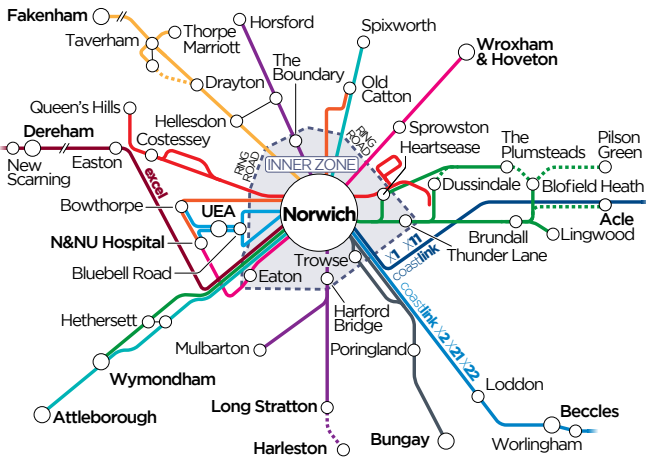

Cover photo: Martin Pettitt (via Flickr CC licence)

network **Norwich** buses, made simple...

The **Pink Line** is one of our nine frequent colour-coded **Network Norwich** bus routes...ideal for **easy connections** all across the city with **great value tickets** for unlimited travel...