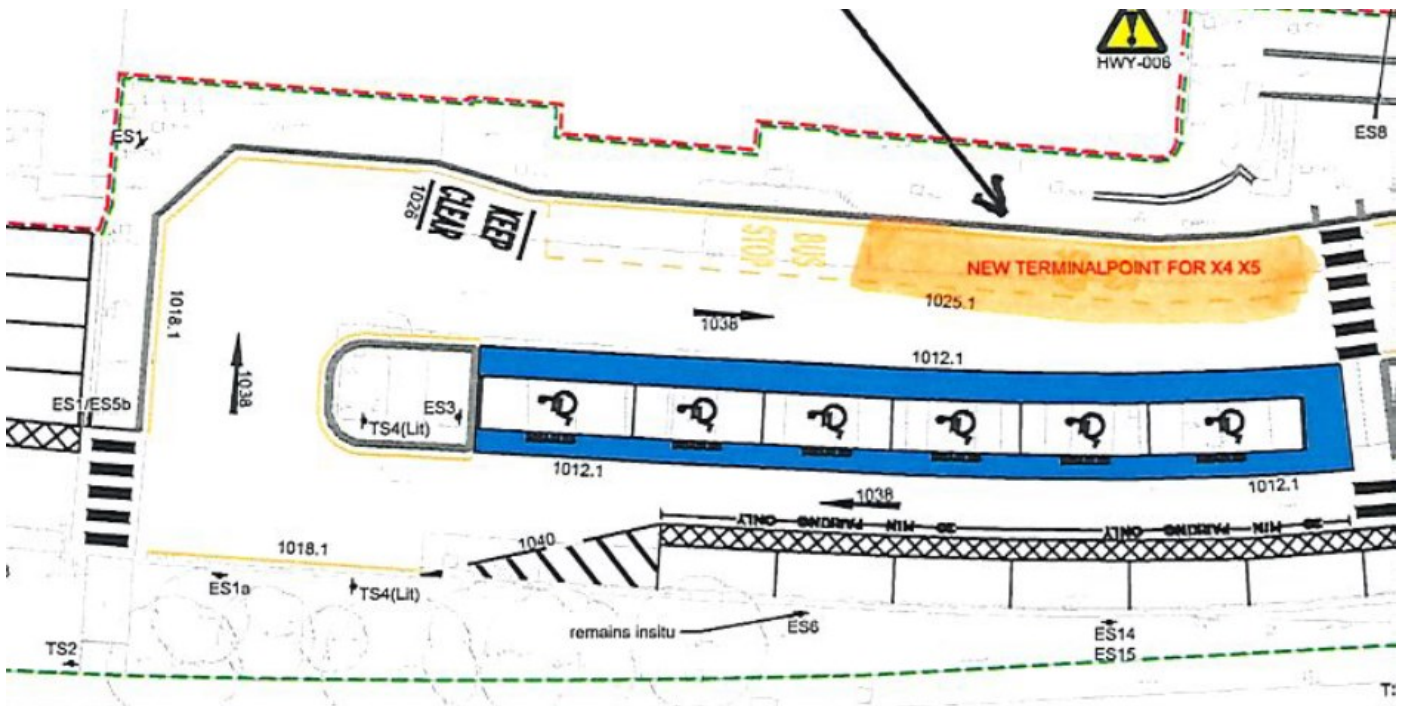

# X4 and X5 new stop location from Sunday 4th February 2024

**Sothampton Central  
Station.  
South side**

**New Stop Location**

# Western Esplanade A3024