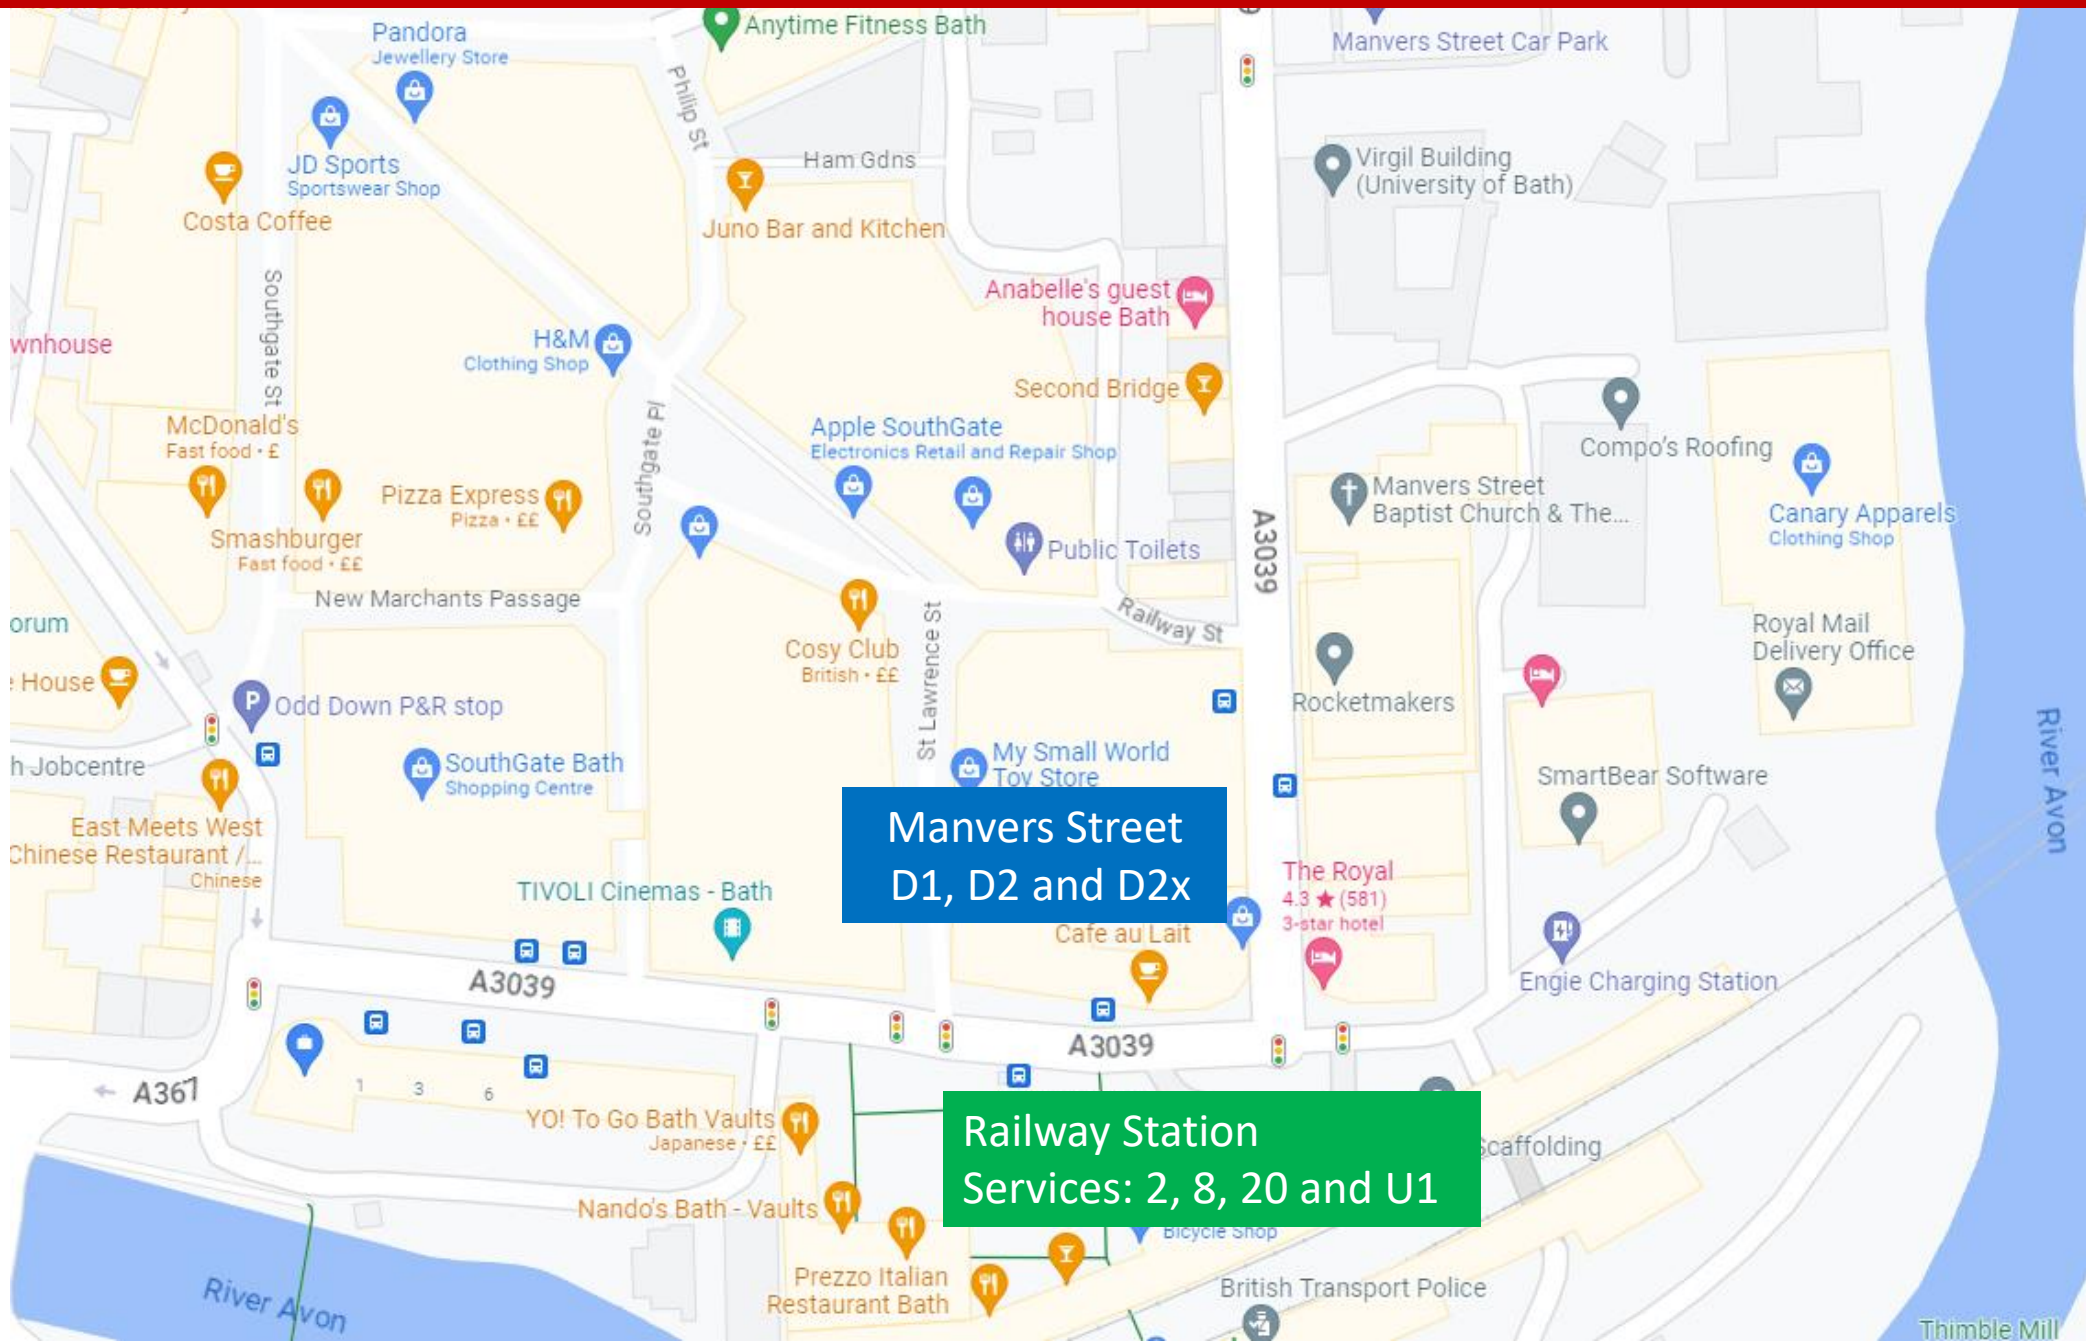

Due to Emergency Roadworks outside the Bus Station entrance, the Bus Station is closed. Please see below for alternative stops.

Corn Street (outside Avon St Car Park)
19, 39, X39

The Ambury
1
4, 4a & 4b
(to Weston)
5
172
173
174
522

Dorchester Street (opp Bus Station)
Services: X31, 271, 272, 273, 228, 6

Dorchester Street (outside Bus Station) Services 3 & 6

Broad Quay
4, 4a, 4b (to Odd Down / Foxhill)

Bath Bus Station
Closed

Due to Emergency Roadworks outside the Bus Station entrance, the Bus Station is closed. Please see below for alternative stops.

Manvers Street
D1, D2 and D2x

Railway Station
Services: 2, 8, 20 and U1