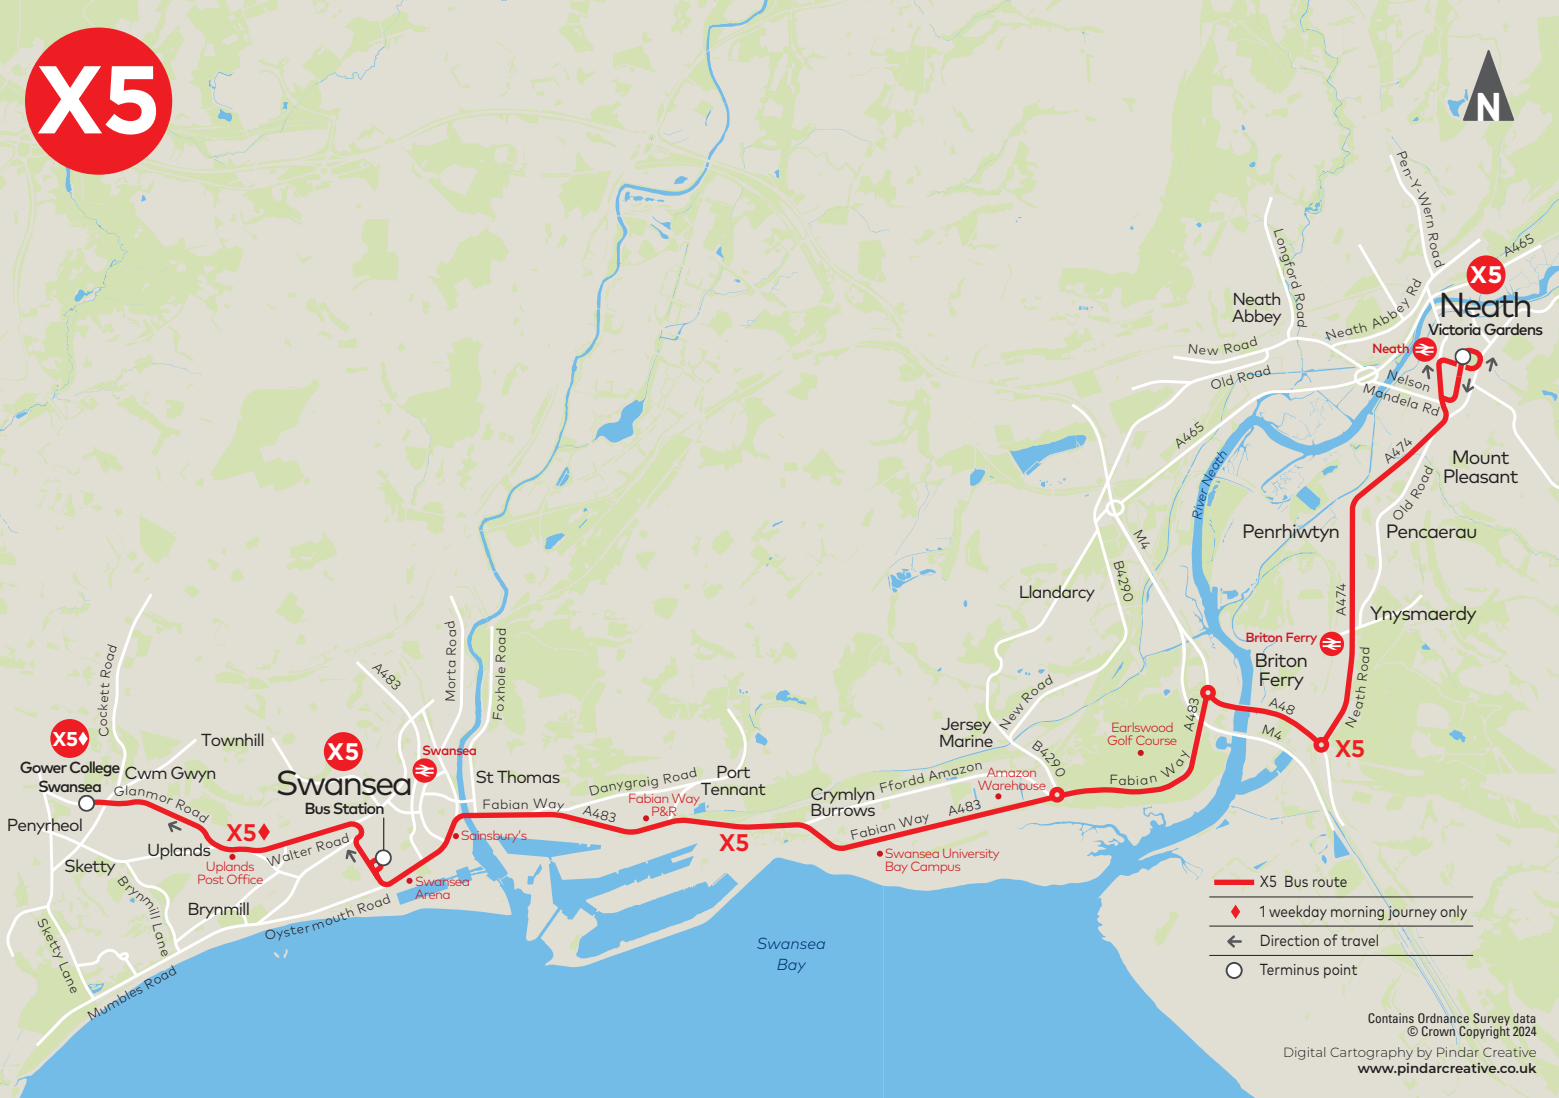

No service on Sundays and Public Holidays

X5

- X5 Bus route
- 1 weekday morning journey only
- Direction of travel
- Terminus point