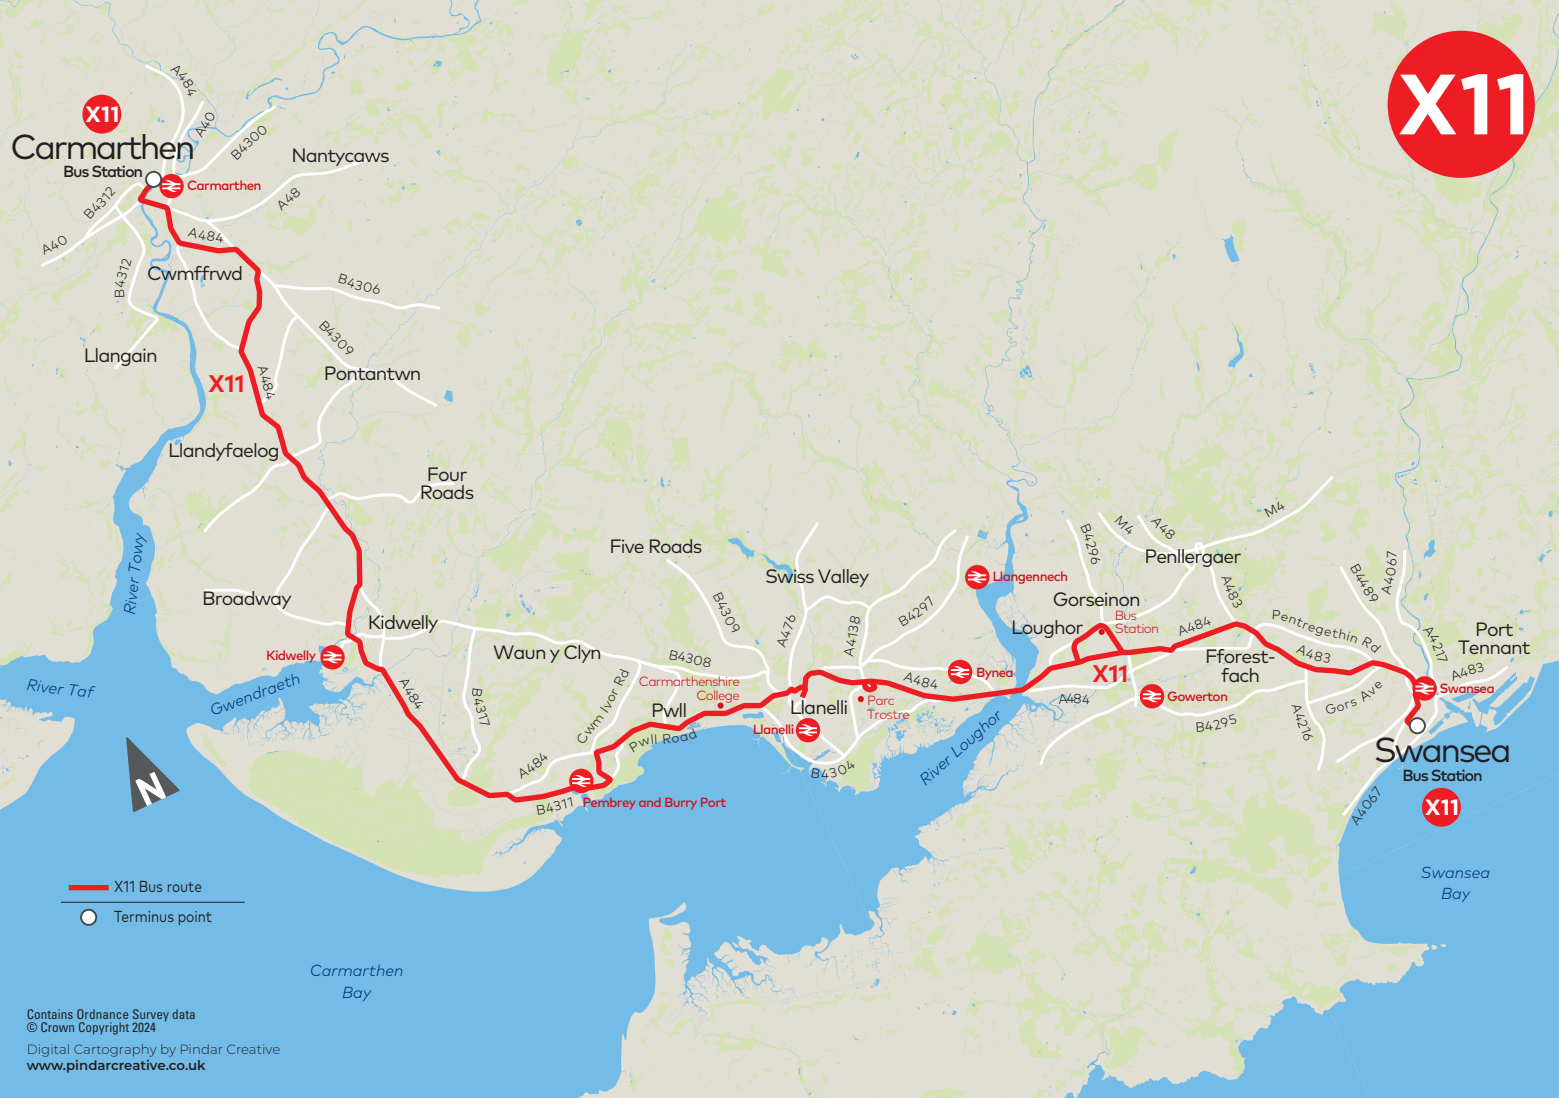

No service on Sundays and Public Holidays

Carmarthen
Bus Station

Swansea
Bus Station

X11 Bus route
 Terminus point