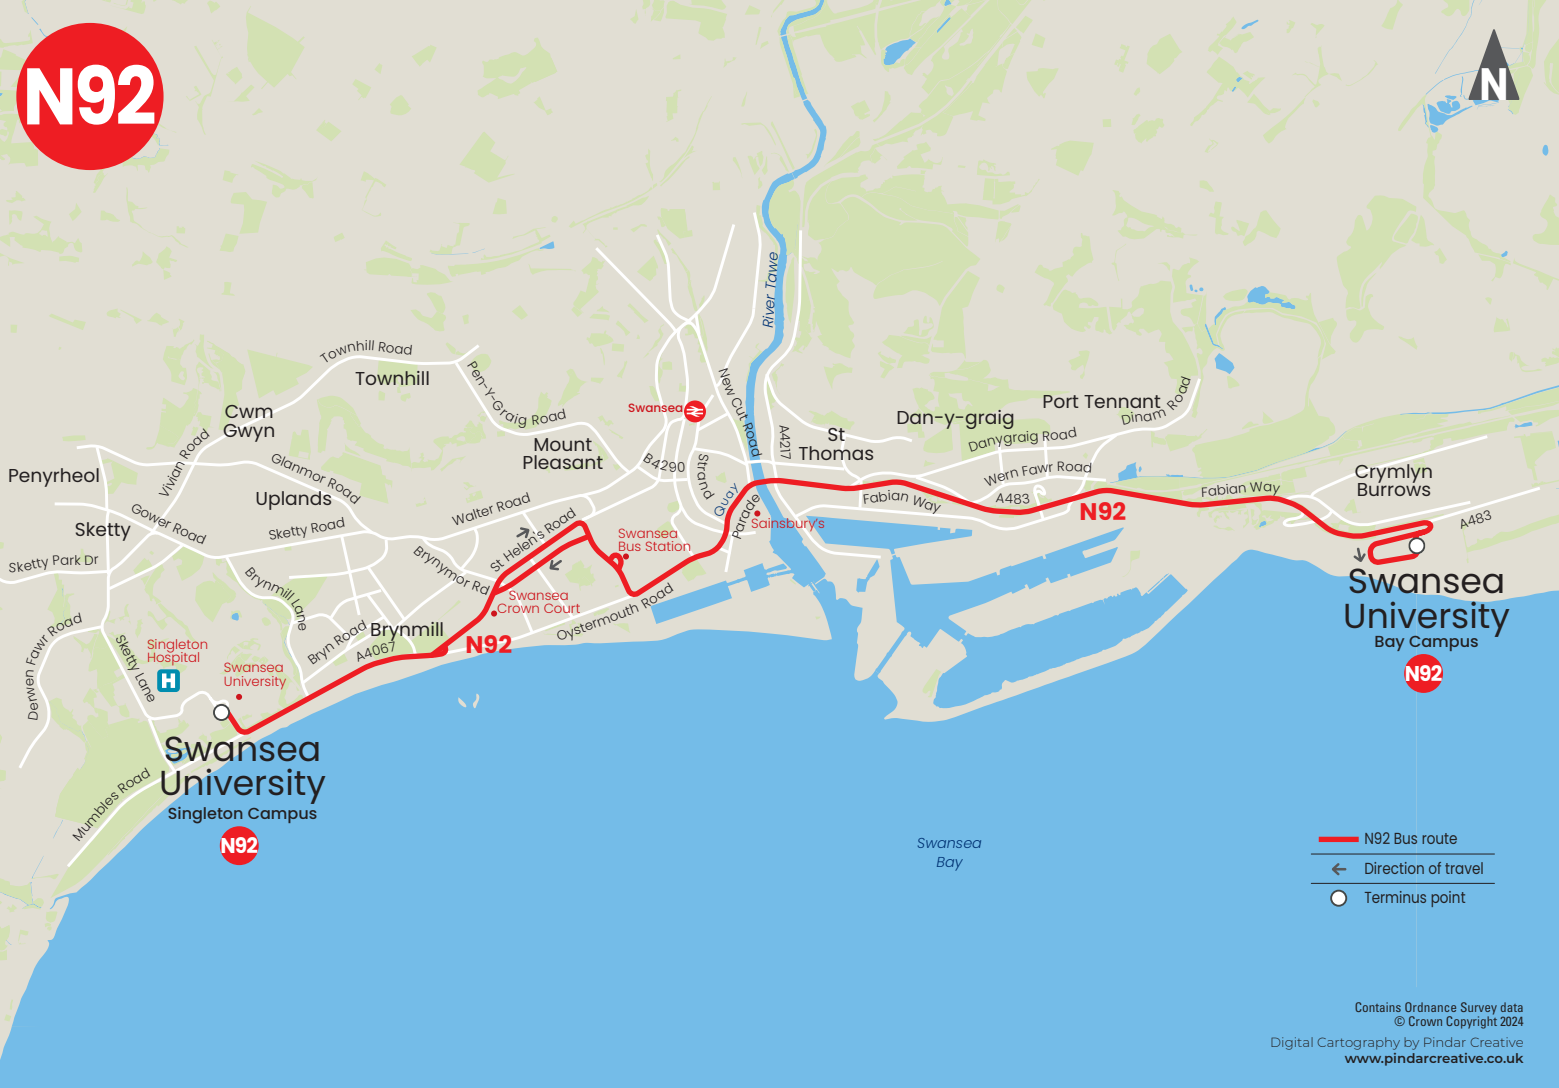

X - Times shown are after midnight on Wednesday, Thursday, Friday night

N92

- N92 Bus route
- Direction of travel
- Terminus point

Swansea University
Singleton Campus

Swansea University
Bay Campus