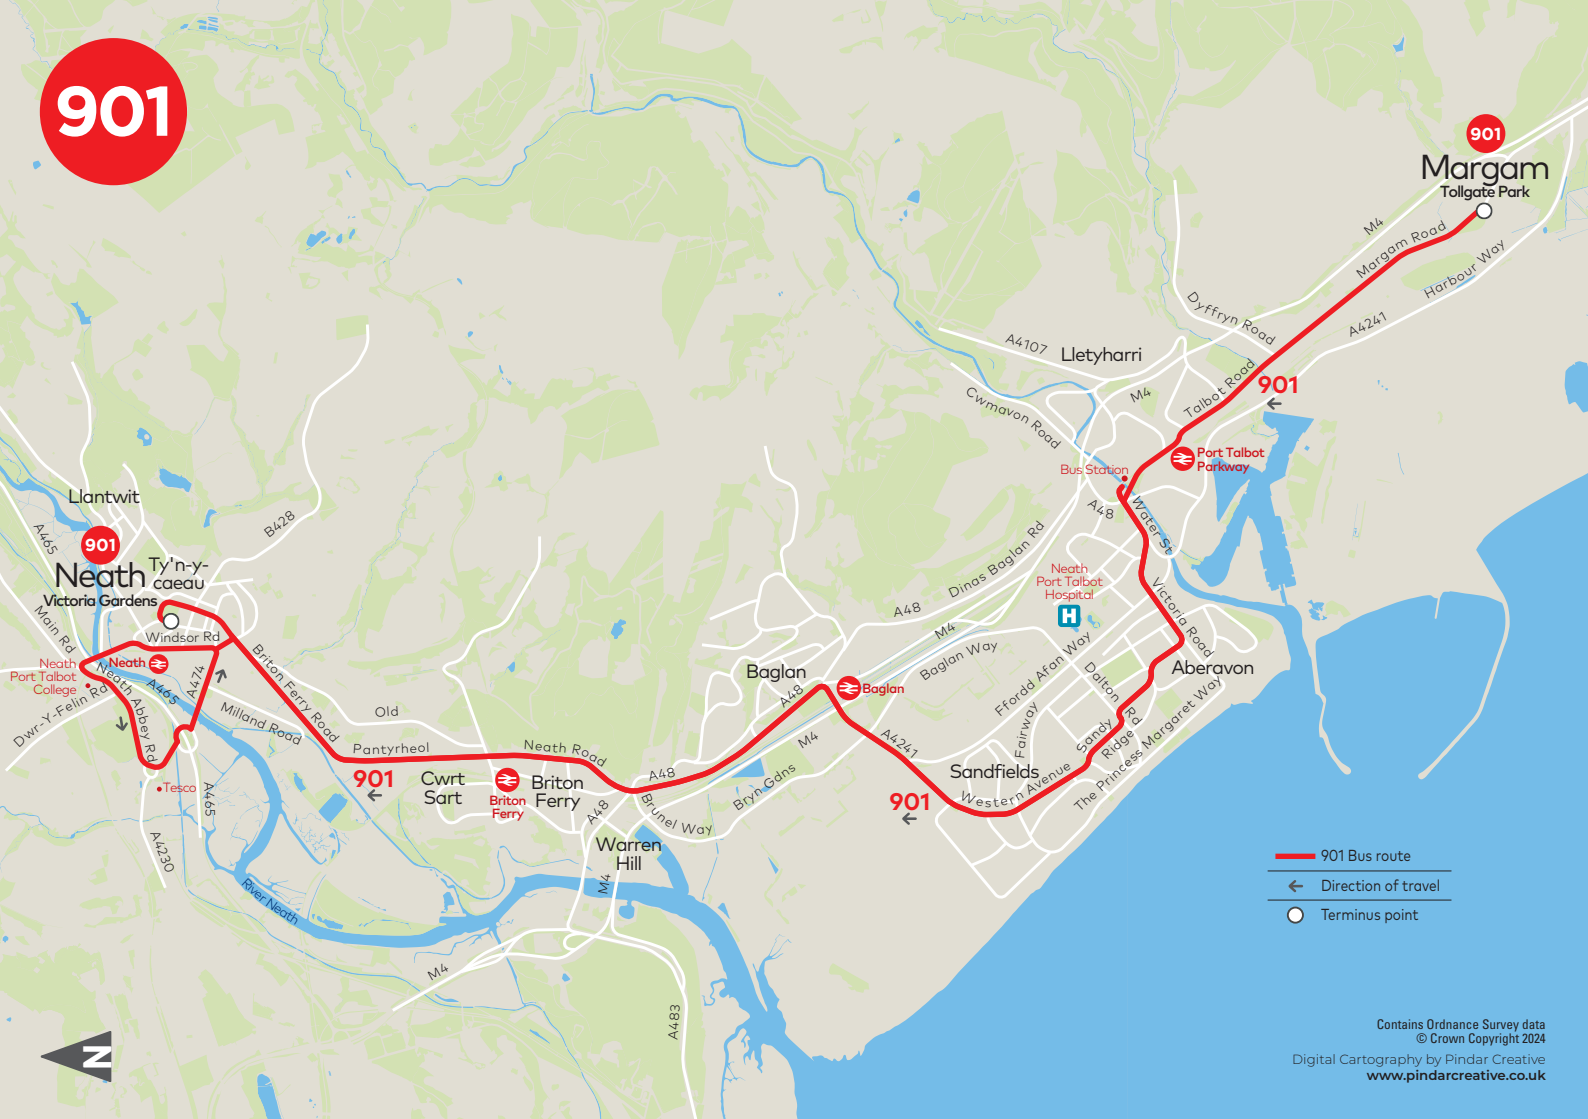

**College days only** except Public Holidays

	<i>Service Number</i>	<b>901</b>	<b>901</b>
<b>Margam (Tollgate Park)</b>		0740	—
Tai-bach Police Station		0746	—
Port Talbot Bus Station (Arr)		0751	—
Port Talbot Bus Station (Dep)		0754	0805
Sandown Road Shops		0802	0813
Western Avenue Roundabout		0811	0822
Baglan Railway Station ⇌		0821	0832
Lodge Cross		0831	0842
<b>Neath Port Talbot College</b>		0843	0854
<b>Neath Bus Station</b>		0858	0909

# 901

-  901 Bus route
-  Direction of travel
-  Terminus point