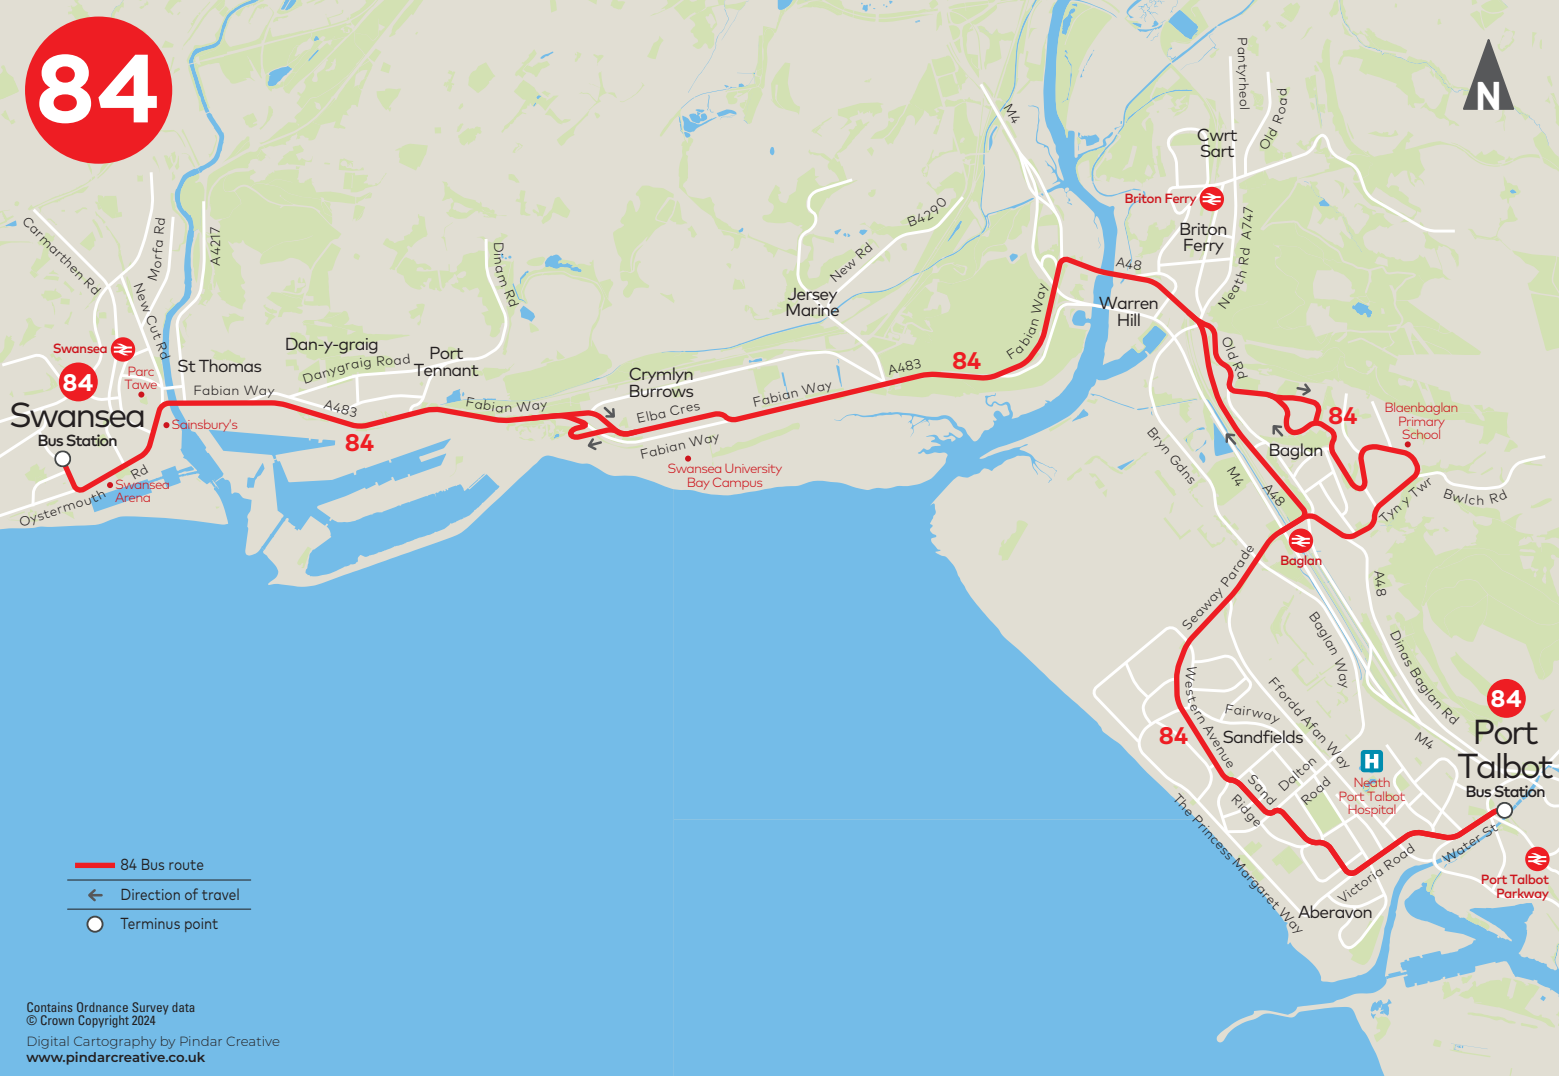

No service on Sundays and Public Holidays

84

-  84 Bus route
-  Direction of travel
-  Terminus point