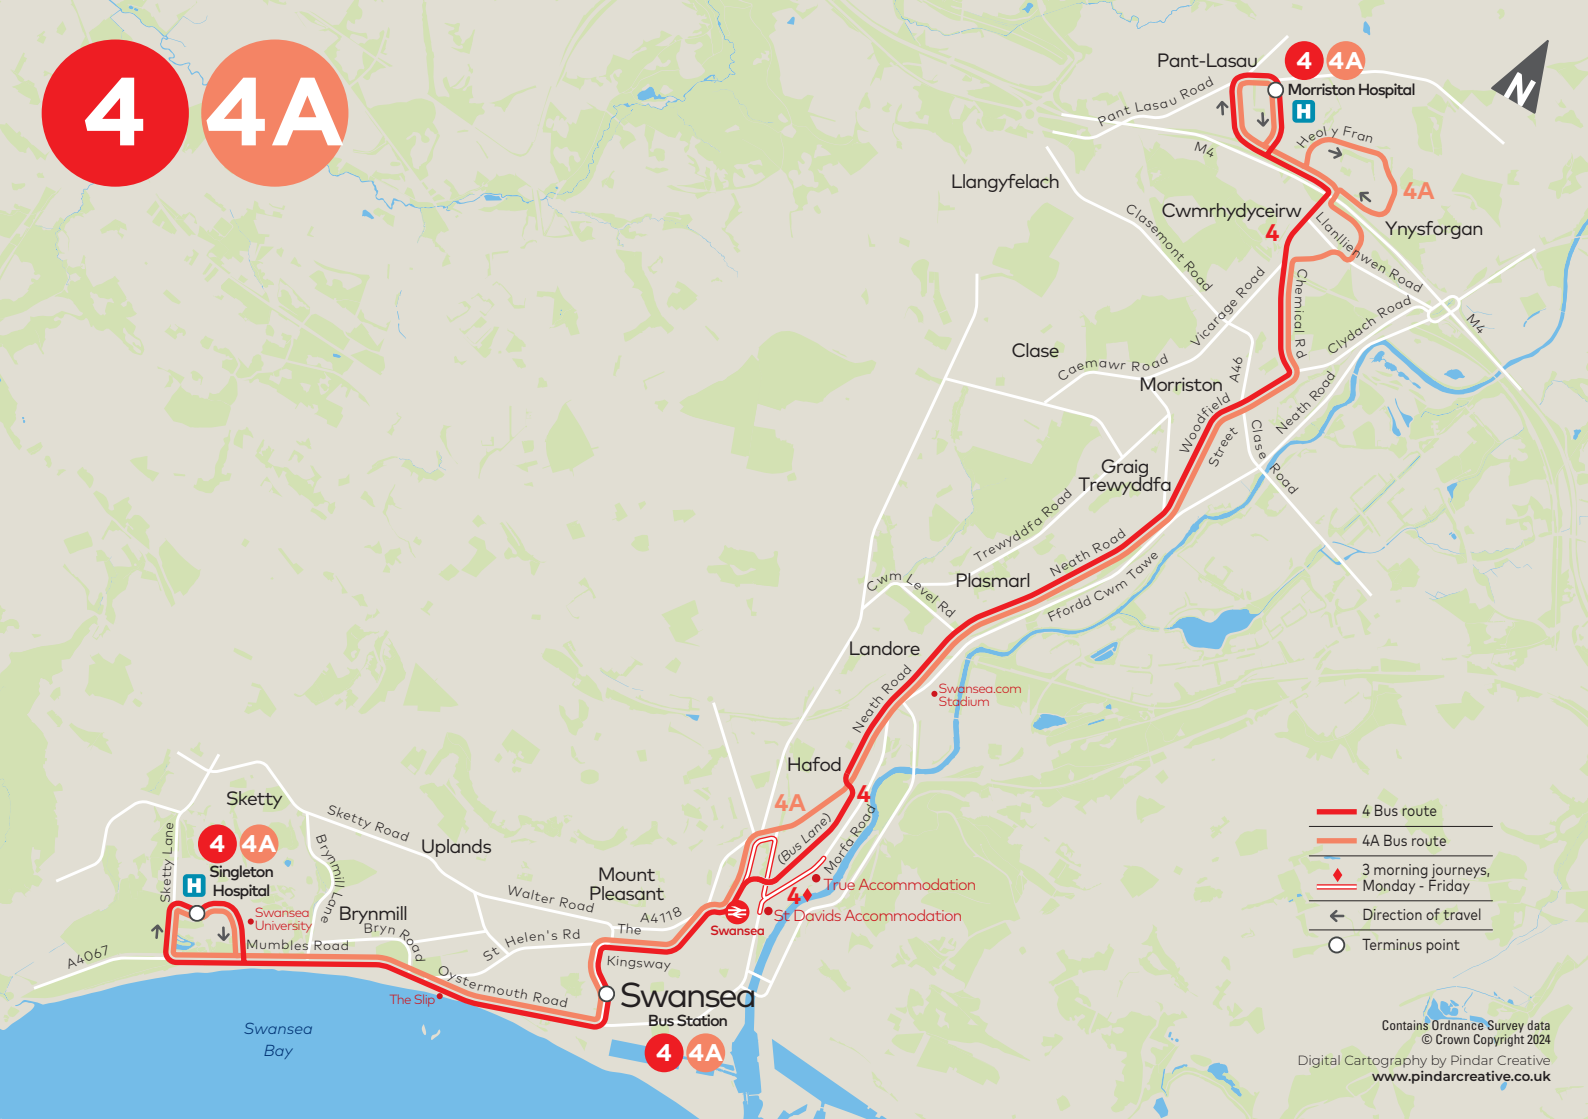

# 4 4A

- 4 Bus route
- 4A Bus route
- ♦ 3 morning journeys, Monday - Friday
- ← Direction of travel
- Terminus point