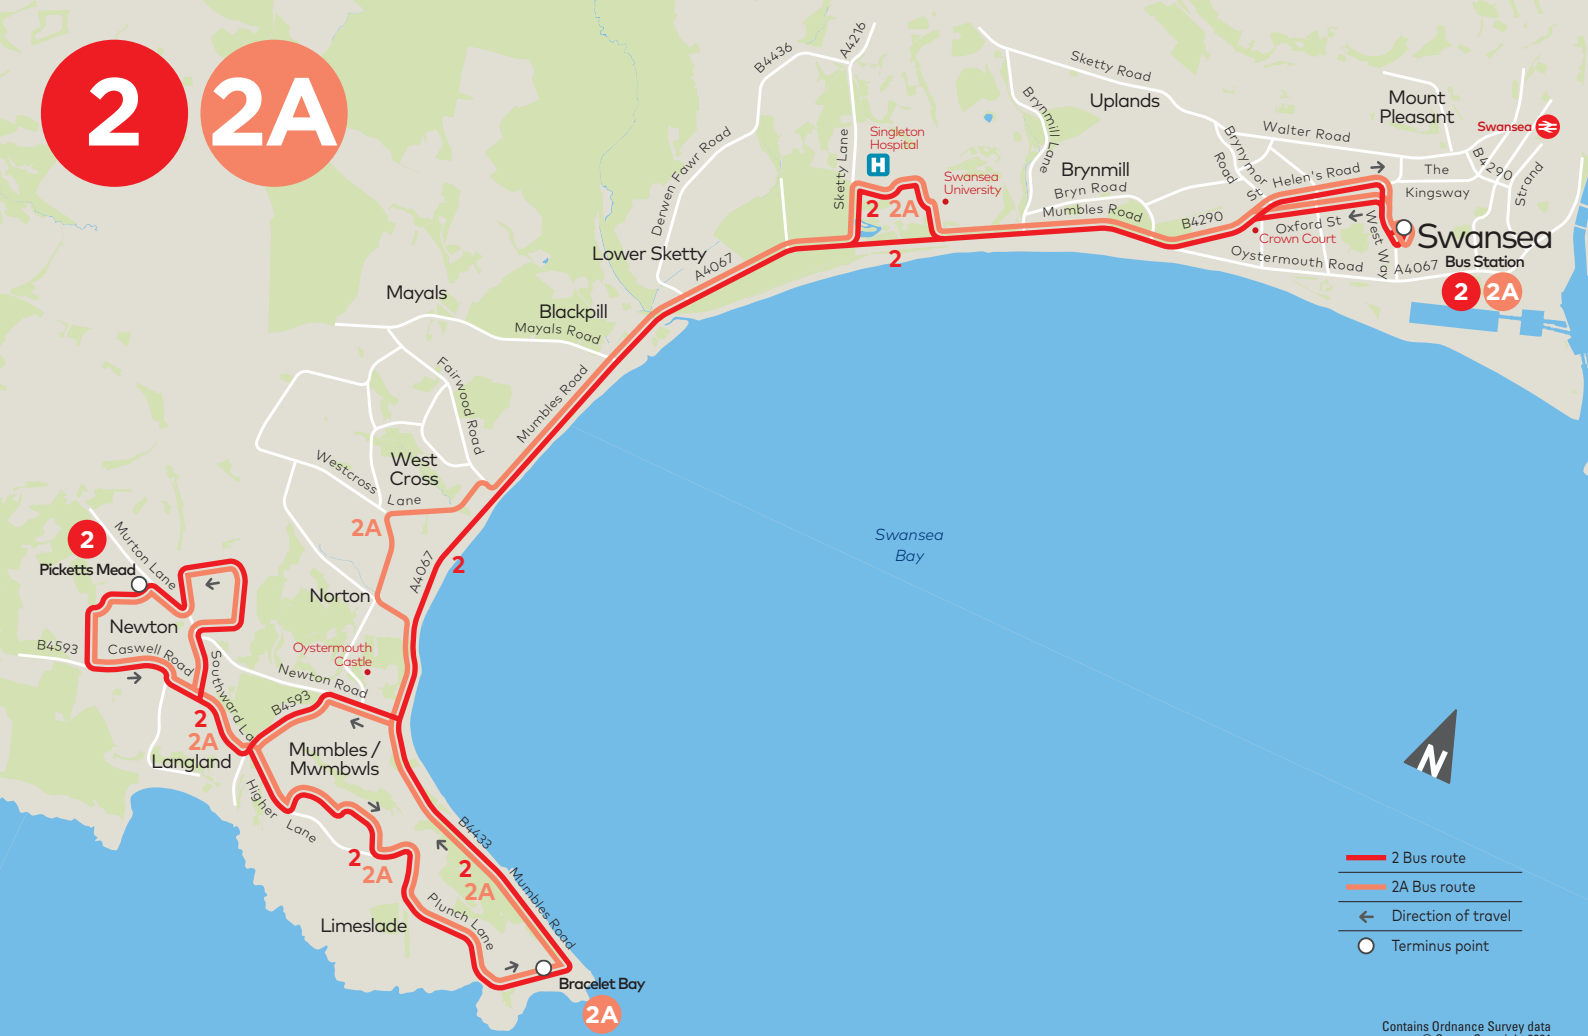

	<i>Service Number</i>	2	2
Slade Road (NE)		1824	1915
Picketts Mead (W)	Arr	1829	1920
Picketts Mead (W)	Dep	1835	1926
Thistleboon (Worcester Drive)		1847	1938
Mumbles (Limeslade Bay)		1850	1941
Mumbles (Oystermouth Square)	Arr	1858	1949
Mumbles (Oystermouth Square)	Dep	1900	1951
Blackpill (Lido)		1907	1958
Swansea (Crown Court)		1916	2007
Swansea Bus Station		1922	2013

	<i>Service Number</i>	2	2
Swansea Bus Station		1750	1845
Guildhall (Crown Court)		1756	1850
Blackpill (Lido)		1807	1858
Oystermouth (Castle)	Arr	1815	1906
Oystermouth (Castle)	Dep	1816	1907
Langland Corner		1820	1911
Slade Road (NE)		1824	1915

2 2A

- 2 Bus route
- 2A Bus route
- ← Direction of travel
- Terminus point