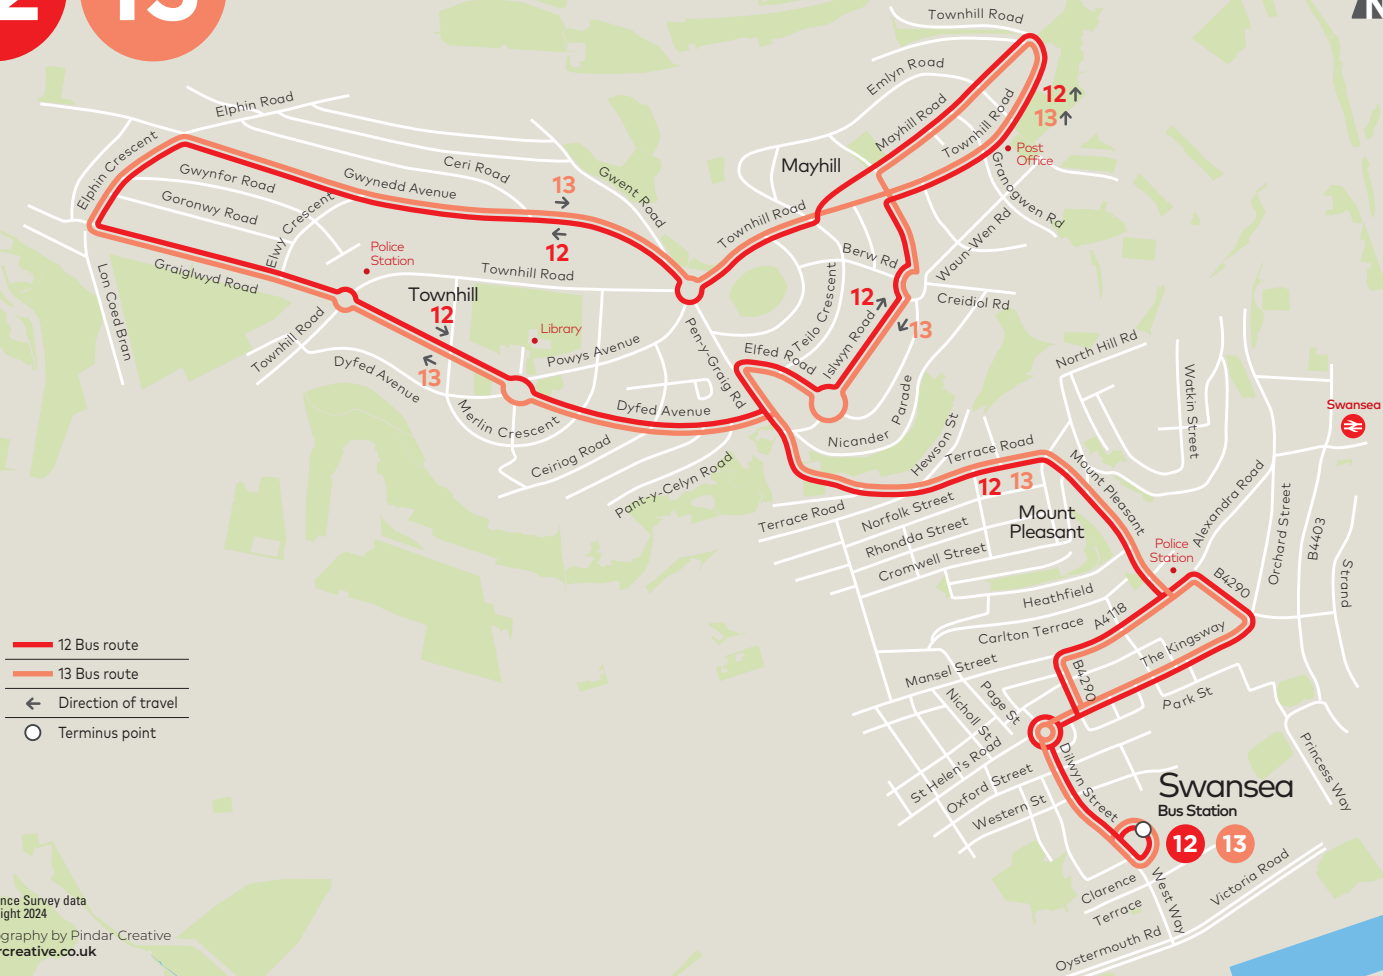

Service Number	12	13	12	13	12	13	12	13	12	13	12	13
Swansea Bus Station	1500	1515	1530	1545	1600	1615	1630	1645	1700	1720	1740	1800
Leakers Shops	1512	1526	1542	1556	1612	1626	1642	1656	1712	1731	1752	1809
Mayhill Shops & Fish Bar	1521	1543	1551	1613	1621	1643	1651	1713	1721	1748	1801	1817
Islwyn Road	—	1551	—	1621	—	1651	—	1721	—	1756	—	—
Leakers Shops	1536	1558	1606	1628	1636	1658	1706	1728	1736	1803	1812	1828
Swansea Bus Station	1545	1607	1615	1637	1645	1707	1715	1737	1745	1812	1821	1837

Service Number	13	12	12	12	12
Swansea Bus Station	1830	1900	1940	2040	2210
Leakers Shops	1840	1909	1949	2048	2218
Mayhill Shops & Fish Bar	1856	—	—	—	—
Islwyn Road	1902	—	—	—	—
Leakers Shops	1907	1927	2007	2102	2232
Swansea Bus Station	1916	1936	2014	2109	2239

Service Number	12	12	12	12	12	12	12	12	12	
Swansea Bus Station	1515	1545	1615	1645	1715	1745	1845	1915	2040	2210
Leakers Shops	1526	1556	1626	1656	1726	1756	1856	1926	2048	2218
Mayhill Shops & Fish Bar	1533	1603	1633	1703	1733	1803	1903	1933	2055	2225
Leakers Shops	1545	1615	1645	1715	1745	1816	1916	1946	2107	2237
Swansea Bus Station	1553	1623	1653	1723	1753	1824	1924	1954	2113	2243

12 13

- 12 Bus route
- 13 Bus route
- ← Direction of travel
- Terminus point