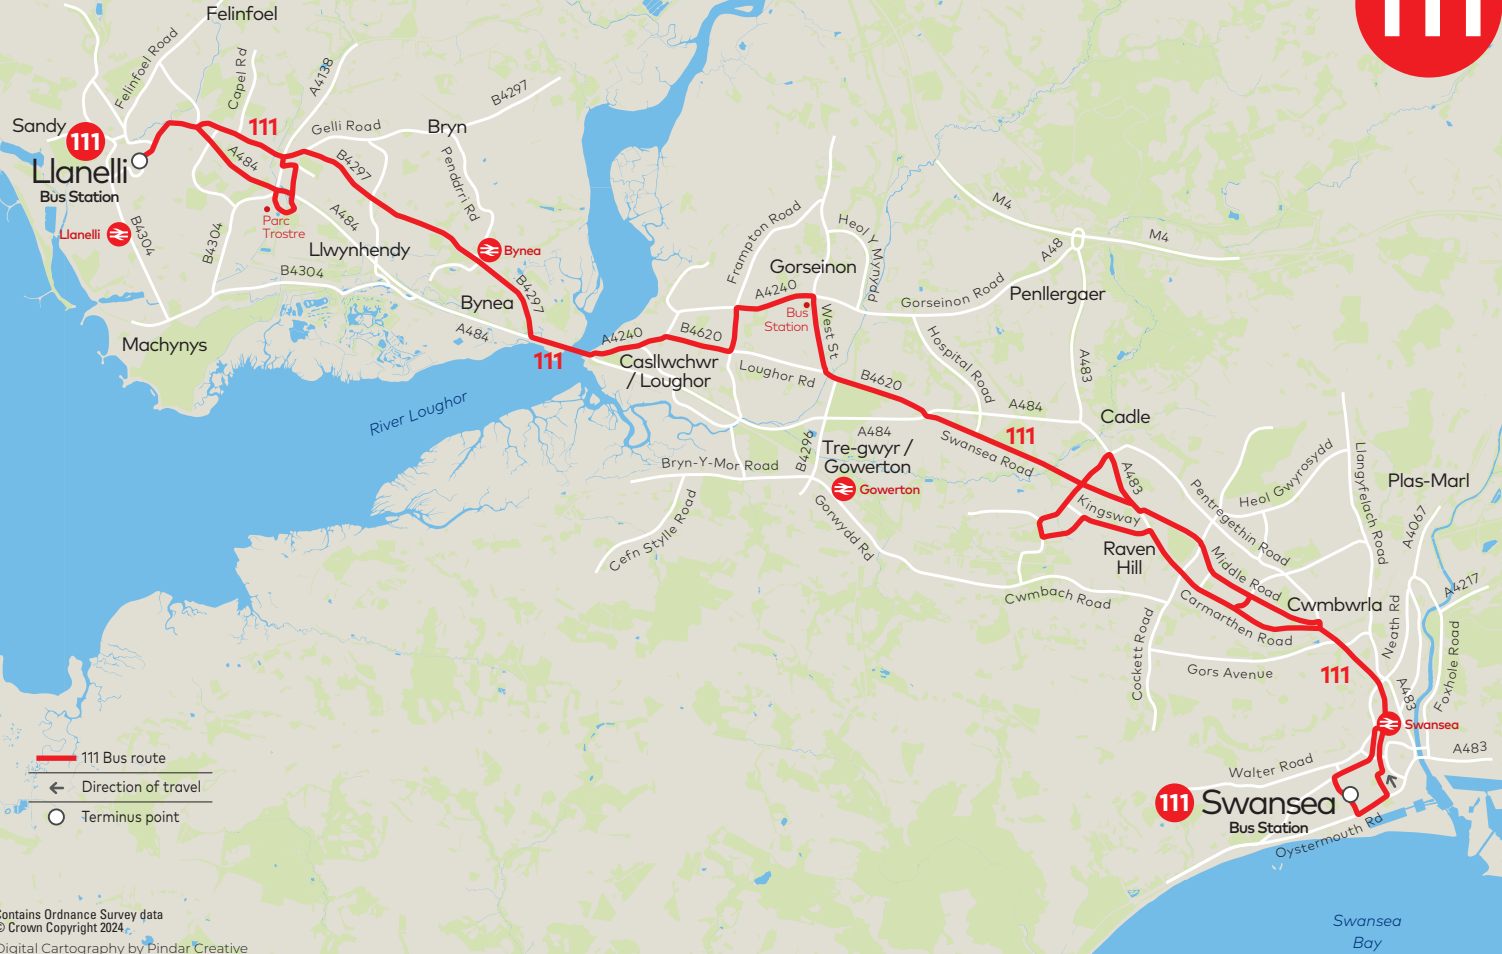

- 111 Bus route
- ← Direction of travel
- Terminus point

Swansea Bay