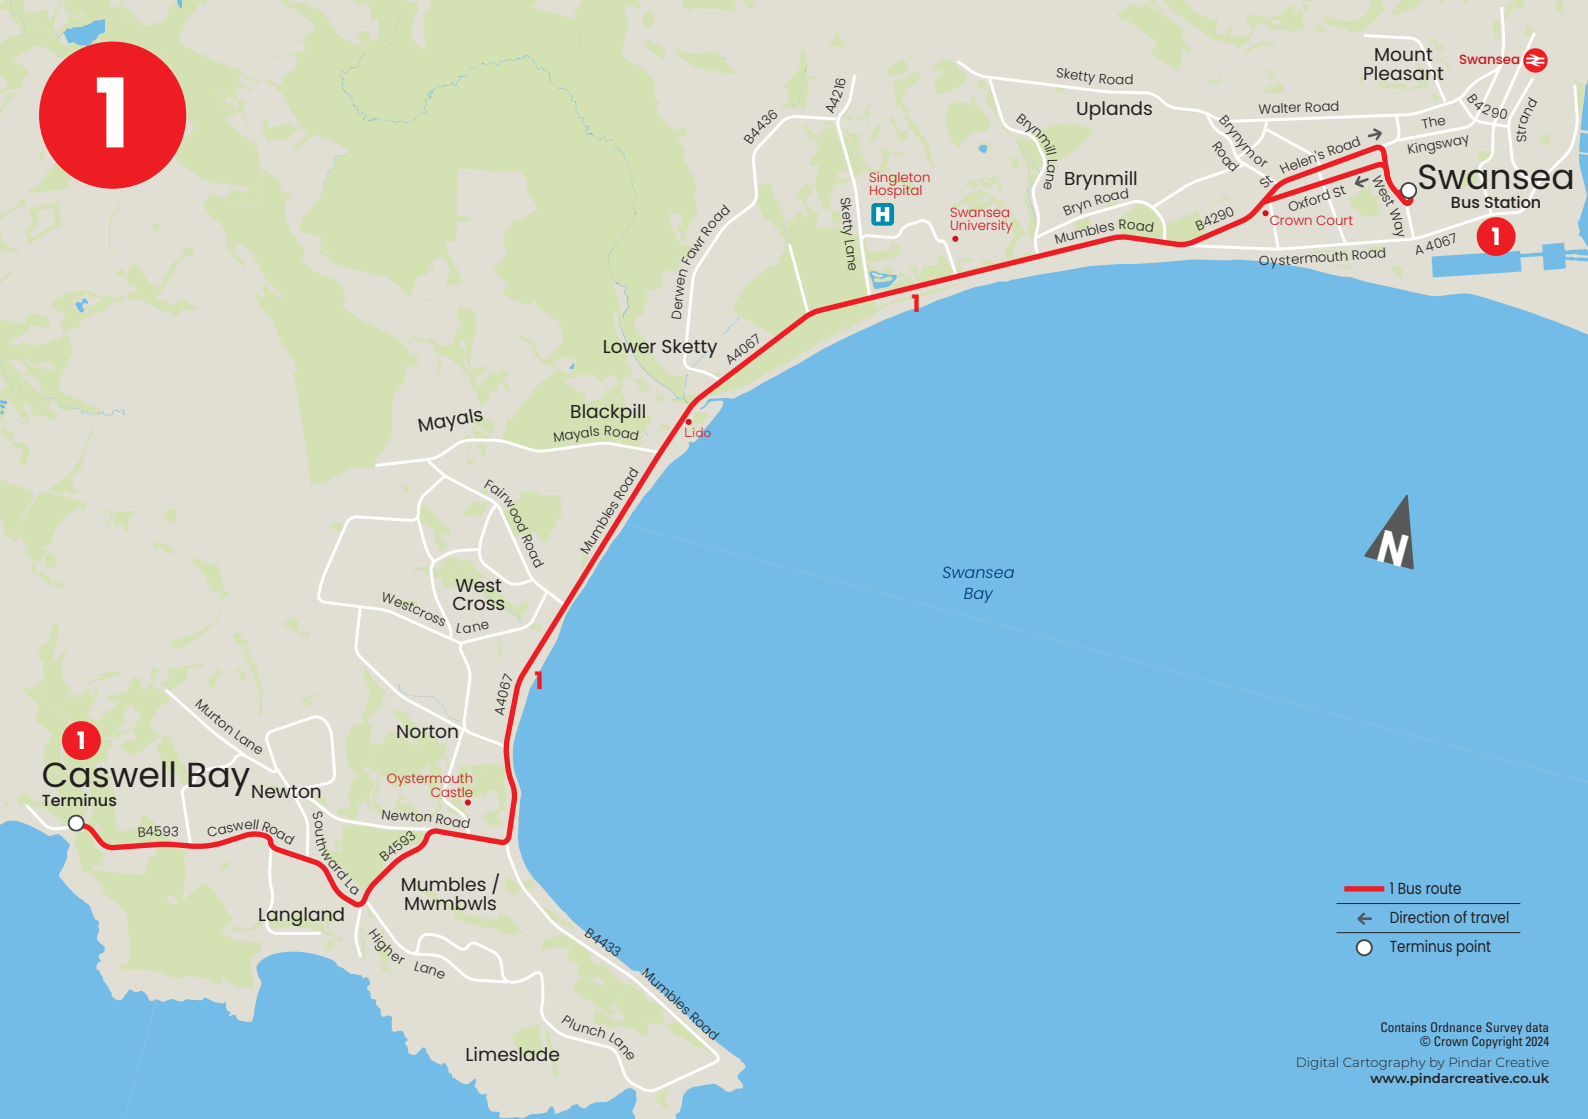

1

Caswell Bay – Swansea

Mondays to Saturdays except Public Holidays

	<i>Service Number</i>	1	1	1	1	1	1	1	
Caswell Bay Terminus		1045	1145	1245	1345	1445	1545	1645	1745
Langland Corner		1053	1153	1253	1353	1453	1553	1653	1753
Mumbles (Oystermouth Square)	Arr	1057	1157	1257	1357	1457	1558	1658	1757
Mumbles (Oystermouth Square)	Dep	1057	1159	1259	1359	1457	1558	1658	1759
Blackpill (Lido)		1105	1207	1307	1407	1505	1606	1706	1807
Swansea (Crown Court)		1115	1217	1317	1417	1515	1616	1716	1816
Swansea Bus Station		1121	1223	1323	1423	1521	1623	1722	1821

No service on Sundays or Public Holidays

1

- 1 Bus route
- ← Direction of travel
- Terminus point