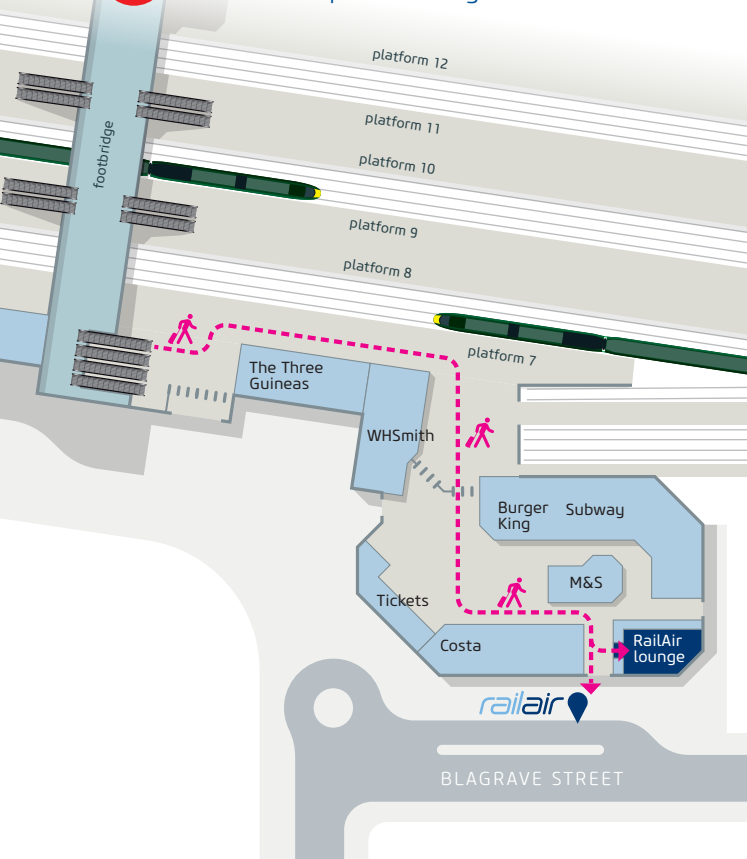

railair

& you're there

quick,
comfortable
coach link between
Reading Station &
Heathrow
Airport

DAILY
EARLY TO LATE
UP TO EVERY 30 MINS

from 8 January 2023

tickets
railair.com

RailAir coaches drop you off right outside Terminals 2, 3 and 5.

Here's how to find RailAir coaches for the journey to Reading Station.

from Terminals 2 & 3

Follow signs to Central Bus & Coach Station.

from Terminal 5

Follow the signs to local buses - go to stand 9.

using Terminal 4?

Inter-terminal transfer is free by train, Underground and H30 bus. Use Oyster or contactless for trains and Underground (you won't be charged).

Where to find the RailAir lounge and coach stop at Reading Station.

Heathrow to Reading

RA1

Heathrow Central Bus Station	0415	0515	0615	0645	then every 30 mins	15 45	until	1545	1615	1645	1715	1745	1815	1845	1915	1945	2015	2040	2110
Compass Centre stop BW	0421	0521	0621	0651		21 51		1551	1621	1651	1721	1751	1821	1851	1921	1951	2021	2046	2116
Heathrow Terminal 5	0429	0529	0629	0701	31 01	1601	1631	1701	1731	1801	1831	1901	1929	1959	2029	2054	2124		
Reading Cemetery Junction	0501	0601	0701	0736	06 36	1636	1709	1739	1809	1839	1909	1939	2001	2031	2101	2126	2156		
Reading railway station	0506	0606	0707	0742	12 42	1642	1715	1745	1815	1845	1915	1944	2006	2036	2106	2131	2201		