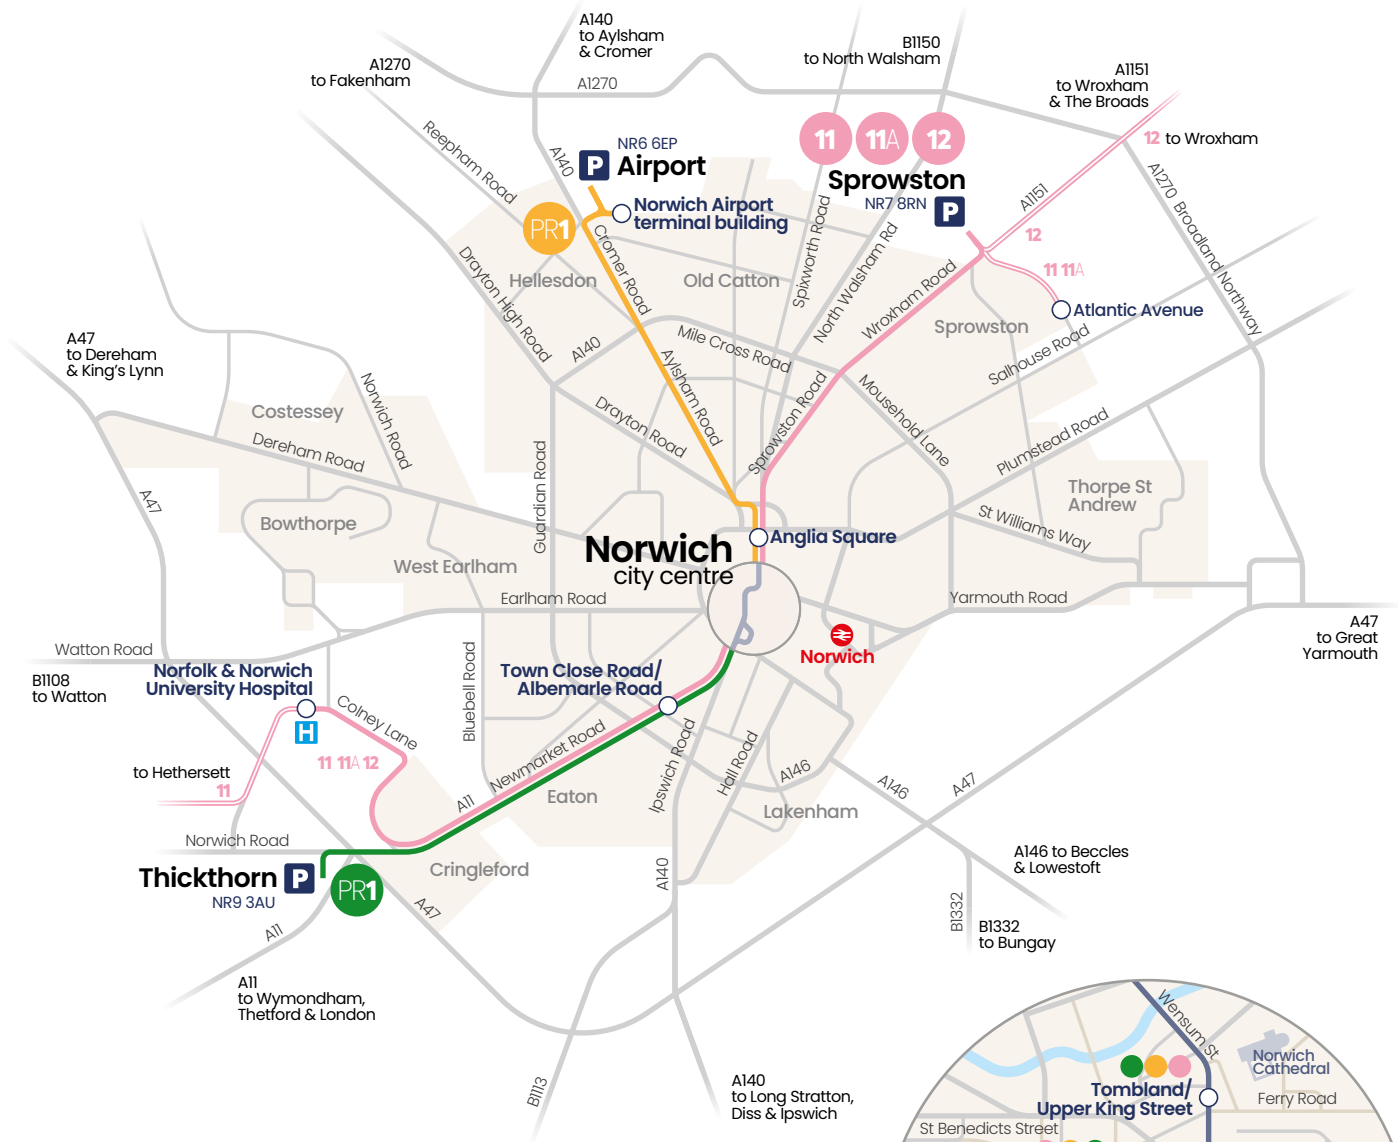

Norwich
Park & Ride

first bus