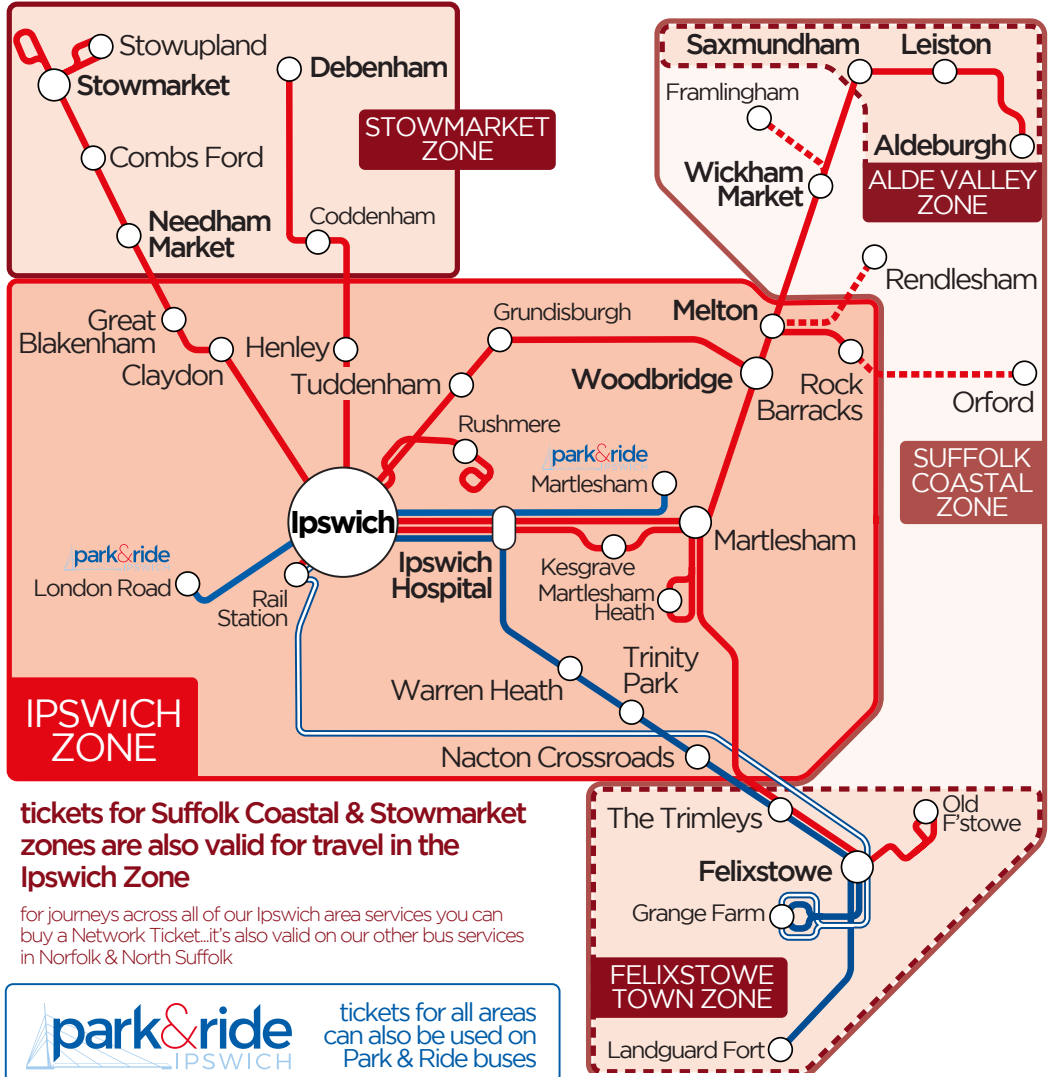

Ipswich & South Suffolk fare zones

from 1st June 2024

tickets for Suffolk Coastal & Stowmarket zones are also valid for travel in the Ipswich Zone

for journeys across all of our Ipswich area services you can buy a Network Ticket...it's also valid on our other bus services in Norfolk & North Suffolk

park&ride IPSWICH tickets for all areas can also be used on Park & Ride buses