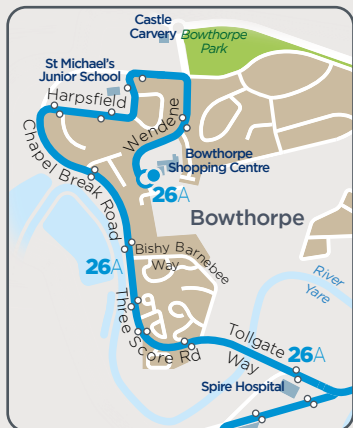

**University** Chancellors Drive  
**University** University Dr/Main Stop  
**Unthank Road** Colman Hospital  
**City Centre** Red Lion Street  
**Rail Station** Thorpe Road  
**Rail Station** Riverside Road  
**Riverside Centre** Morrisons

**Sundays** and public holidays

**University** Chancellors Drive  
**University** University Dr/Main Stop  
**Unthank Road** Colman Hospital  
**City Centre** Red Lion Street  
**Rail Station** Thorpe Road  
**Rail Station** Riverside Road  
**Riverside Centre** Morrisons

**University** University Dr/Main Stop  
**Unthank Road** Colman Hospital  
**City Centre** Red Lion Street  
**Rail Station** Thorpe Road

2040	2110	2140	2210	2240	2310																		
2046	2116	2146	2216	2246	2316																		
2053	2123	2153	2223	2253	2323																		
2058	2128	2158	2228	2258	2328																		

## Norwich City Centre

-  buses travel one way along this section
-  some buses operate this route - see timetable for details
-  terminus point
-  bus stop  
bus stop locations are shown as a guide only
-  terminus point Sundays only