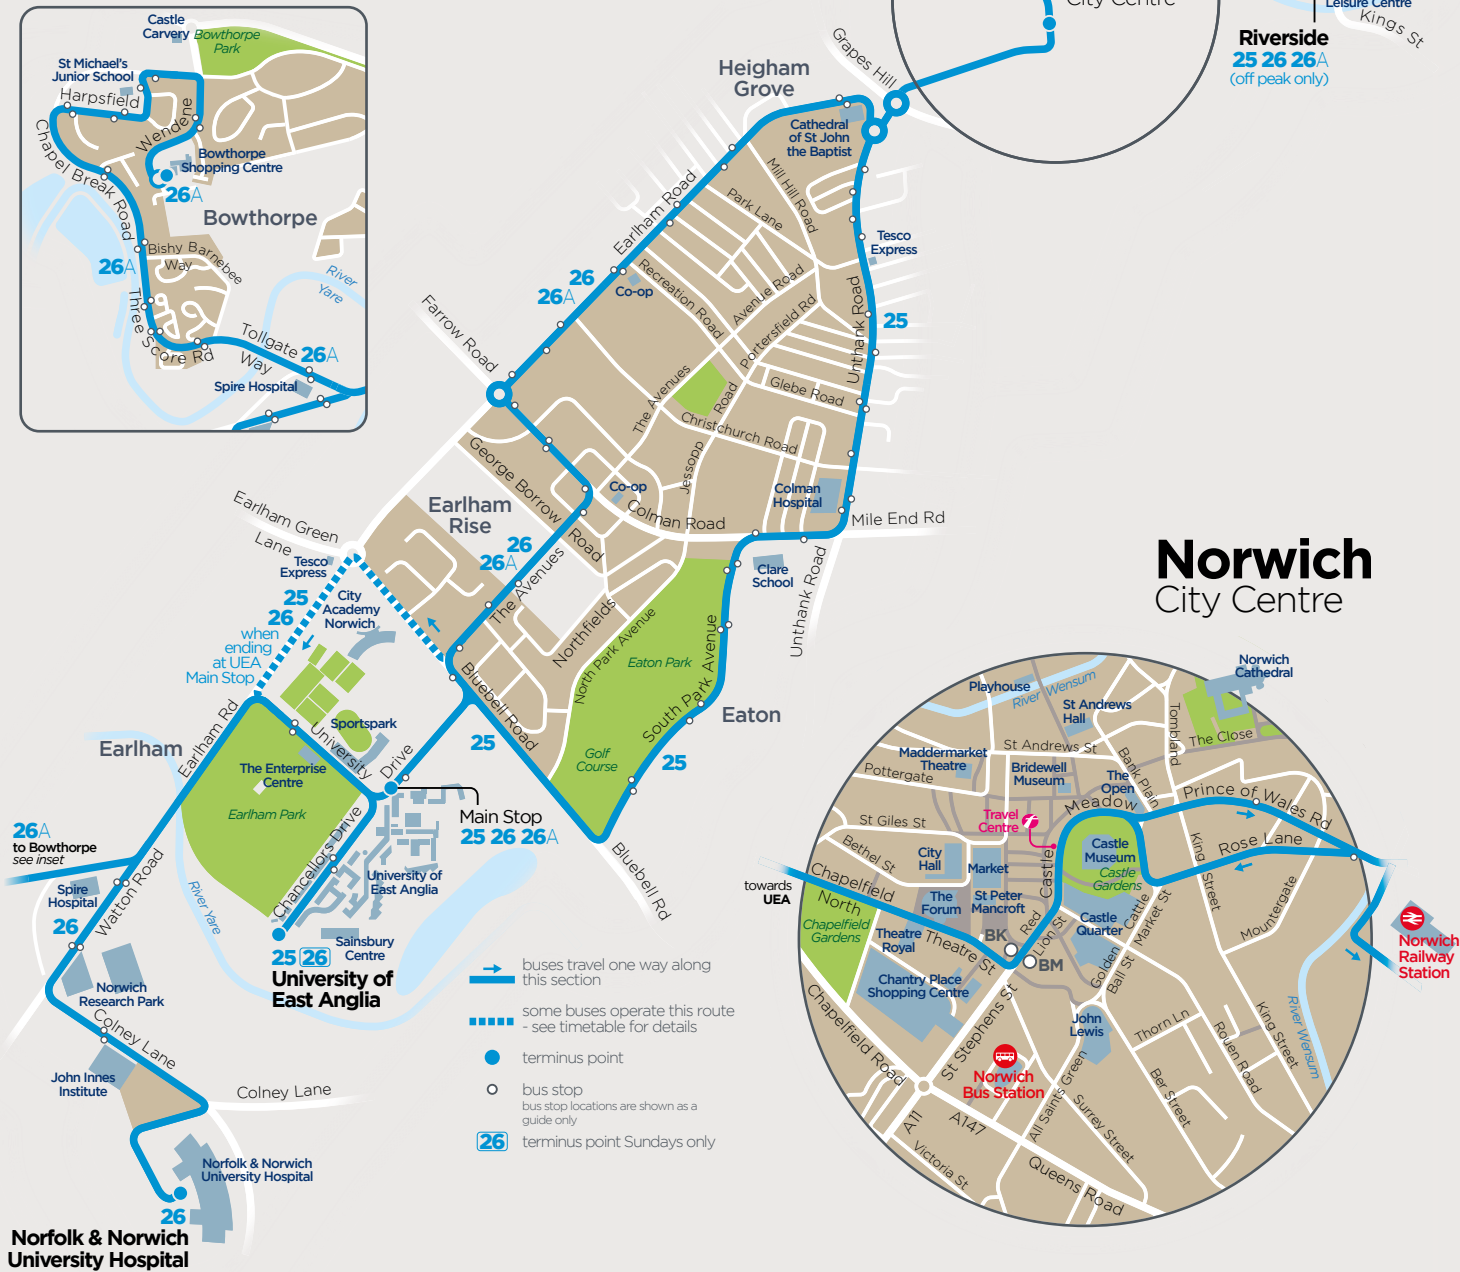

Your simple guide to the

BLUE LINE

Norwich City Centre

- buses travel one way along this section
- some buses operate this route - see timetable for details
- terminus point
- bus stop
  bus stop locations are shown as a guide only
- terminus point Sundays only

Norfolk & Norwich University Hospital