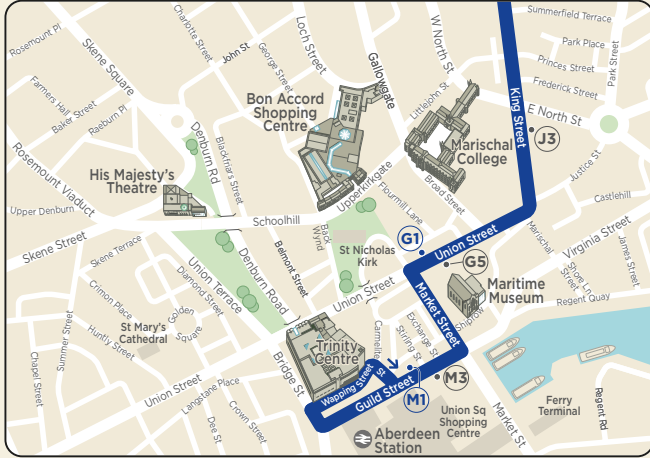

Where to find your bus in ABERDEEN CITY CENTRE