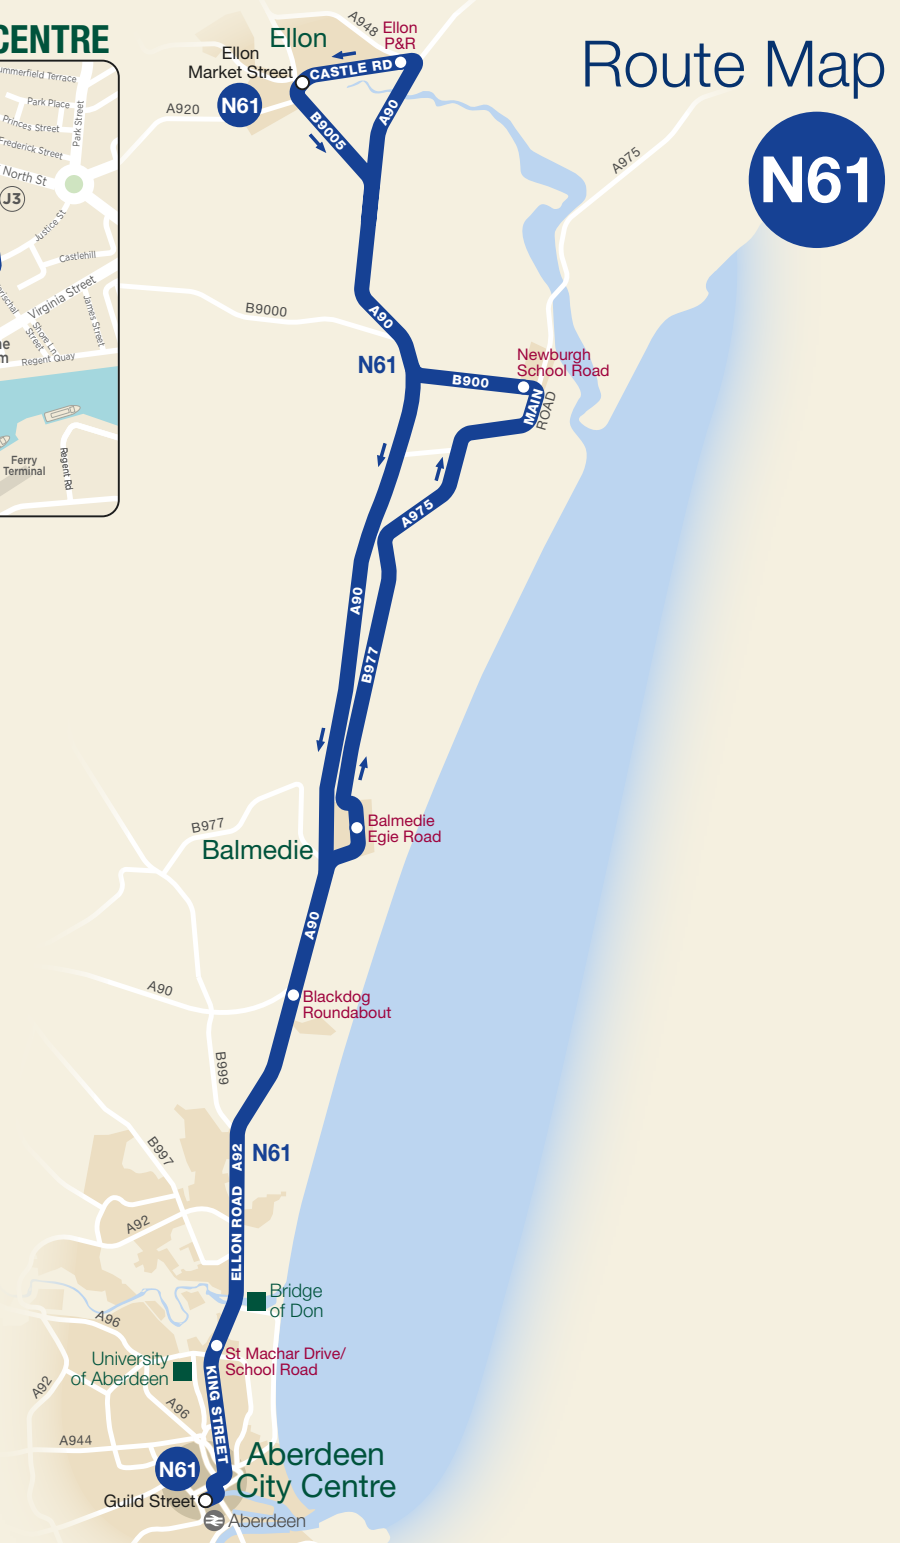

Route Map

N61

First Aberdeen

Route of service N61	
Terminus point	
Bus stops served to Ellon	
Bus stops served to Aberdeen City Centre	
Railway station	

Digital Cartography by Pindar Creative 14.11.24
www.pindarcreative.co.uk