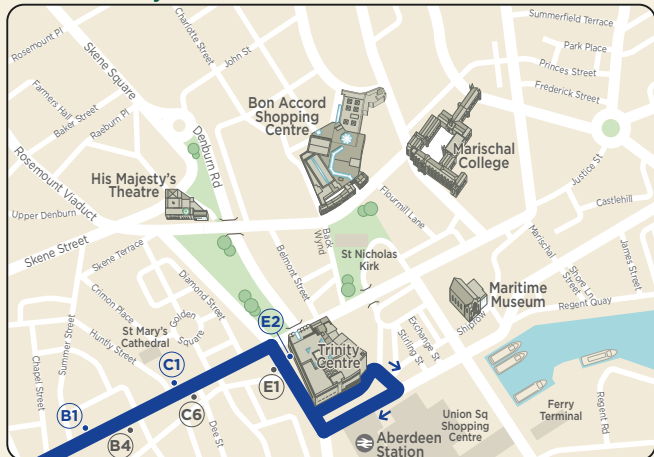

# Route Map

## Where to find your bus in ABERDEEN CITY CENTRE

Route of service N6	
Terminus point	
Bus stops served to Aberdeen City Centre	
Bus stops served to Westhill	
Railway station	

Contains Ordnance Survey data  
 © Crown Copyright 2024  
 Digital Cartography by Pindar Creative 14.11.24  
[www.pindarcreative.co.uk](http://www.pindarcreative.co.uk)