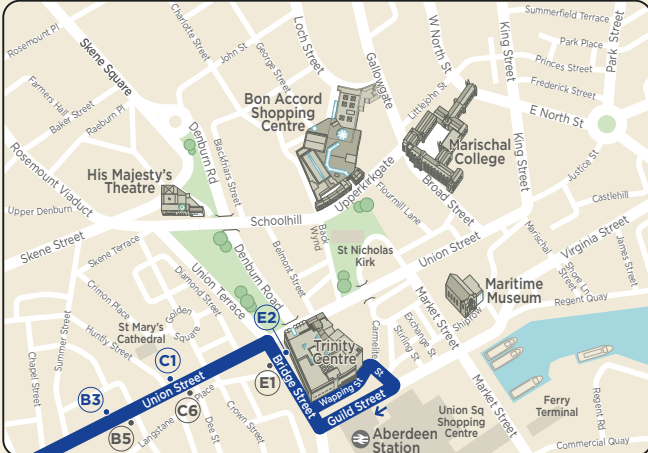

Where to find your bus in ABERDEEN CITY CENTRE

First Aberdeen

Route of service N23	
Terminus point	
Bus stops served to Aberdeen City Centre	
Bus stops served to Kingswells	
Railway station	

Digital Cartography by Pindar Creative 14.11.24
www.pindarcreative.co.uk