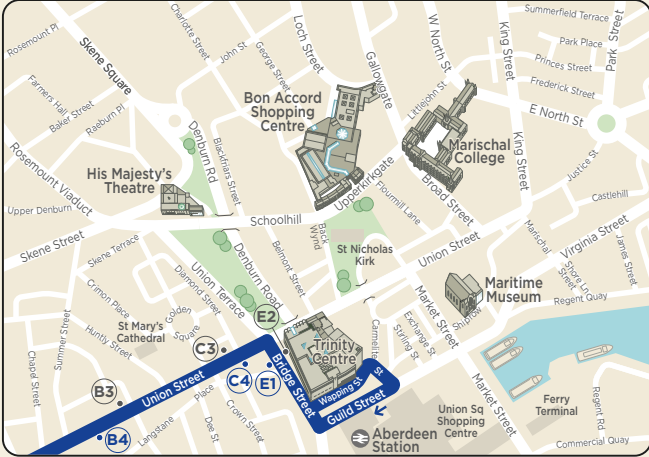

# Where to find your bus in ABERDEEN CITY CENTRE

# Route Map

**N201**

**First** Aberdeen

Route of service N201	
Terminus point	N201
Bus stops served to Banchory	
Bus stops served to Aberdeen City Centre	
Railway station	

Contains Ordnance Survey data  
 © Crown Copyright 2024  
 Digital Cartography by Pindar Creative 14.11.24  
[www.pindarcreative.co.uk](http://www.pindarcreative.co.uk)