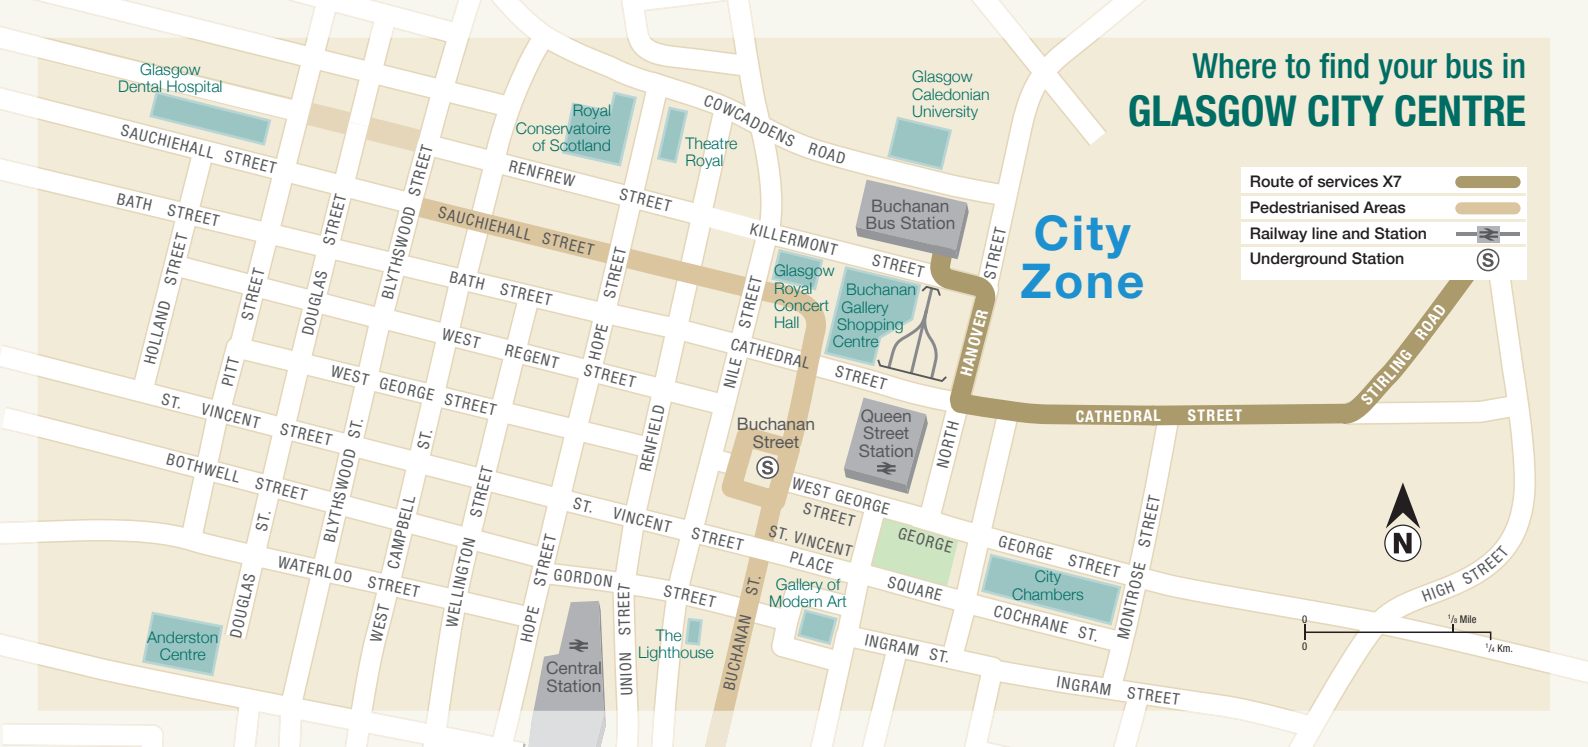

# Where to find your bus in GLASGOW CITY CENTRE

## City Zone

- Route of services X7 
- Pedestrianised Areas 
- Railway line and Station 
- Underground Station 

X7

# Route Map

Route of Service X7	
Terminus Point	