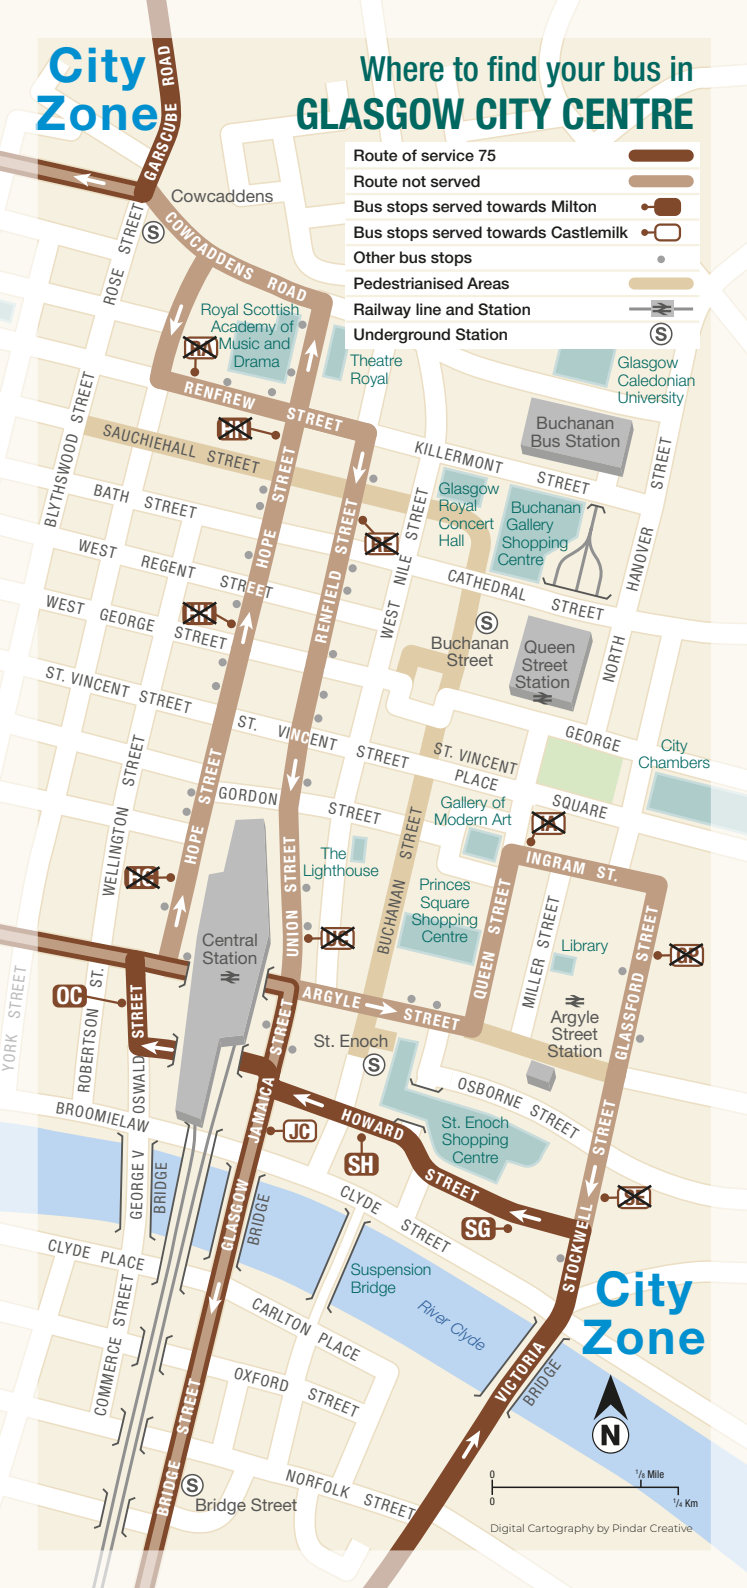

# City Zone

# Where to find your bus in GLASGOW CITY CENTRE

- Route of service 75 
- Route not served 
- Bus stops served towards Milton 
- Bus stops served towards Castlemilk 
- Other bus stops 
- Pedestrianised Areas 
- Railway line and Station 
- Underground Station 

# City Zone

0 1/2 Mile 1/4 Km

Digital Cartography by Pindar Creative