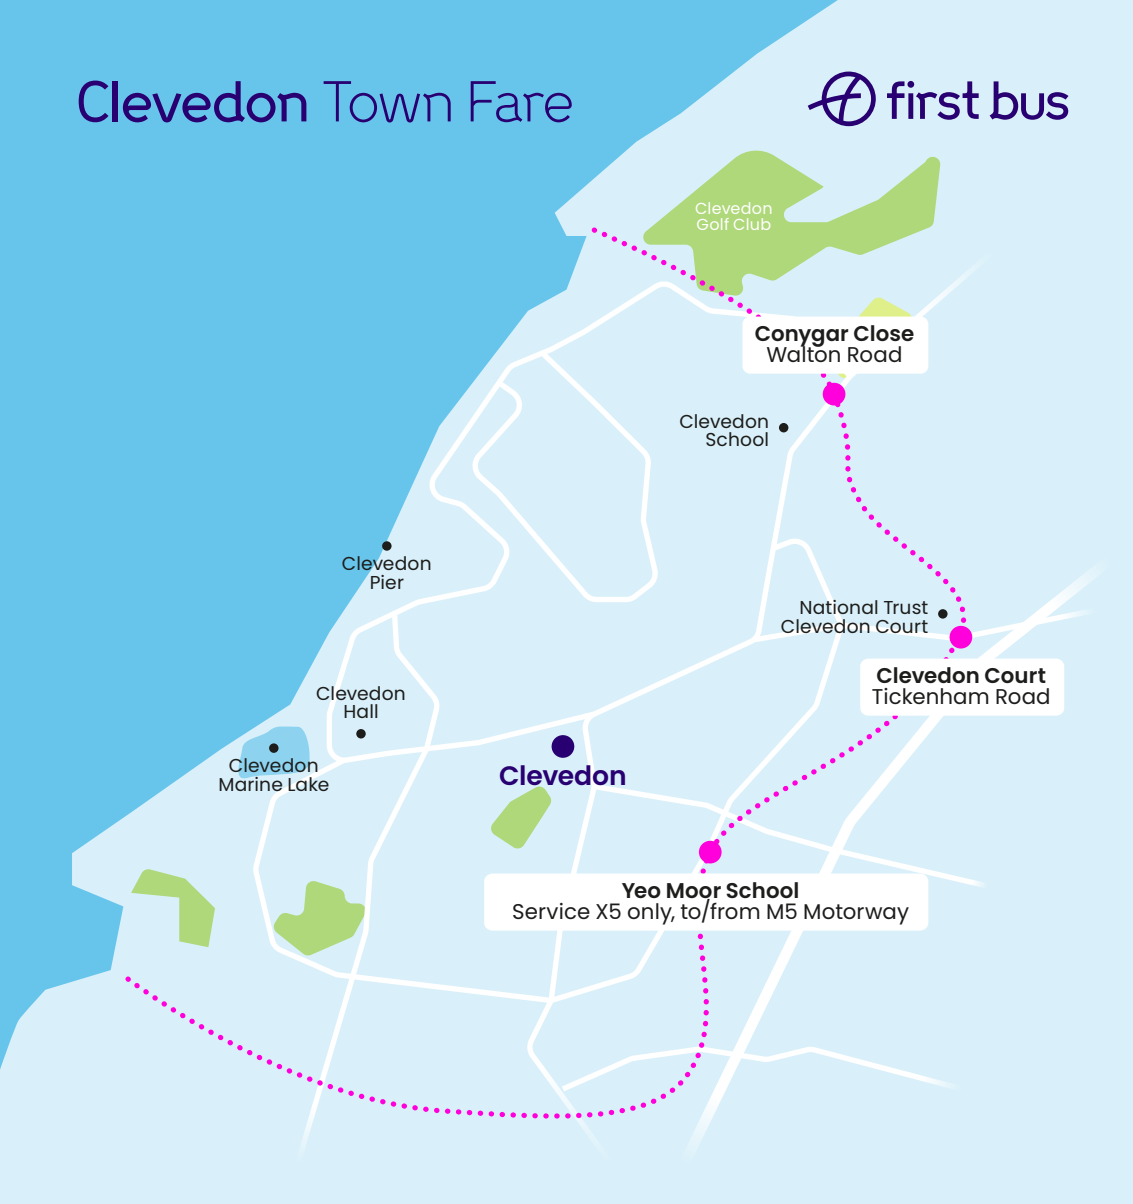

Clevedon Town Fare

Clevedon
Golf Club

Conygar Close
Walton Road

Clevedon
School

Clevedon
Pier

National Trust
Clevedon Court

Clevedon Court
Tickenham Road

Clevedon
Marine Lake

Clevedon
Hall

Clevedon

Yeo Moor School
Service X5 only, to/from M5 Motorway