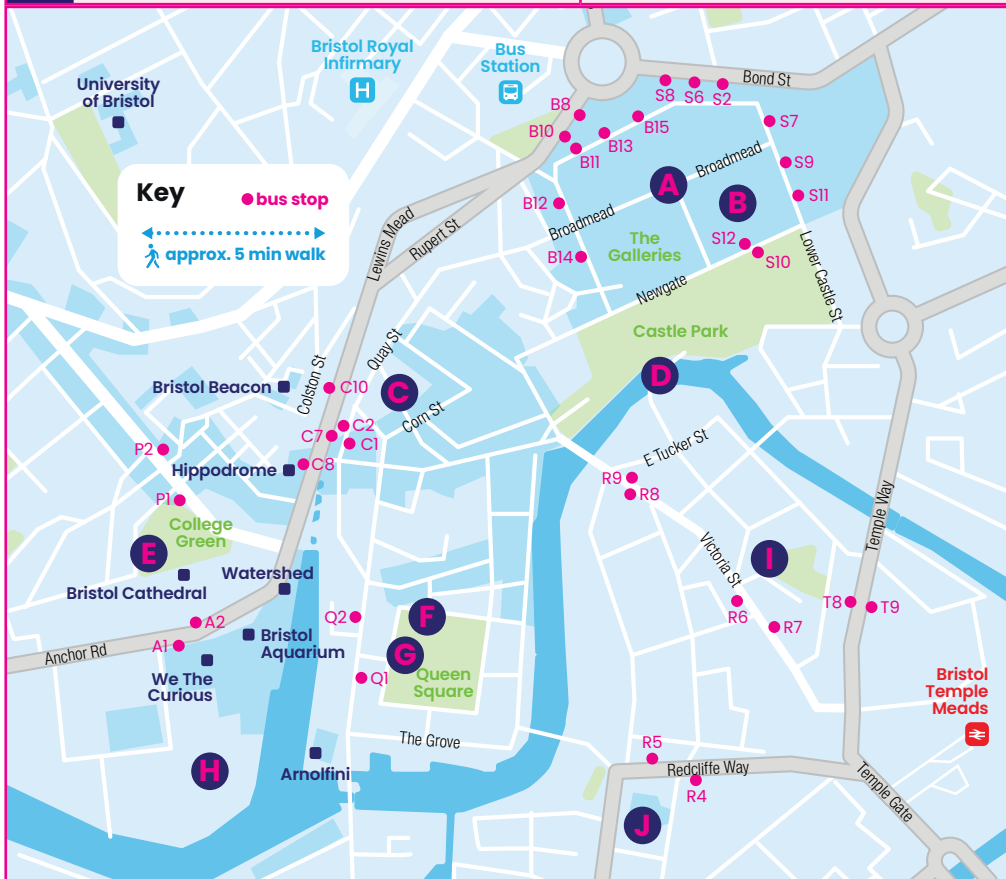

BRISTOL LIGHT FESTIVAL

See the lights for less!

...here's the nearest bus stops to each light installation

Installation	Nearest bus stop
A Tetra	any stop serving Broadmead
B Anthems: Volume One	any stop serving Broadmead
C Our Beating Heart	The Centre C1, C2, C7, C8, C10
D C-Scales	Bristol Bridge R8 & R9
E Ramandu's Table	College Green P1 & P2
F Bristol is Always a Good Idea	Queen Square Q1 & Q2
G Swing Song	Queen Square Q1 & Q2
H Somnius	Queen Square Q1 & Q2
I Parallels	Victoria Street R6 & R7
J The Whilers	Victoria Street R4 & R5

Plan your journey on the First Bus app!

- Plan journeys
- View timetables
- Find live bus times
 - Buy tickets when you like
- See how many seats are free
- Live track your bus on the map

Search 'First Bus'