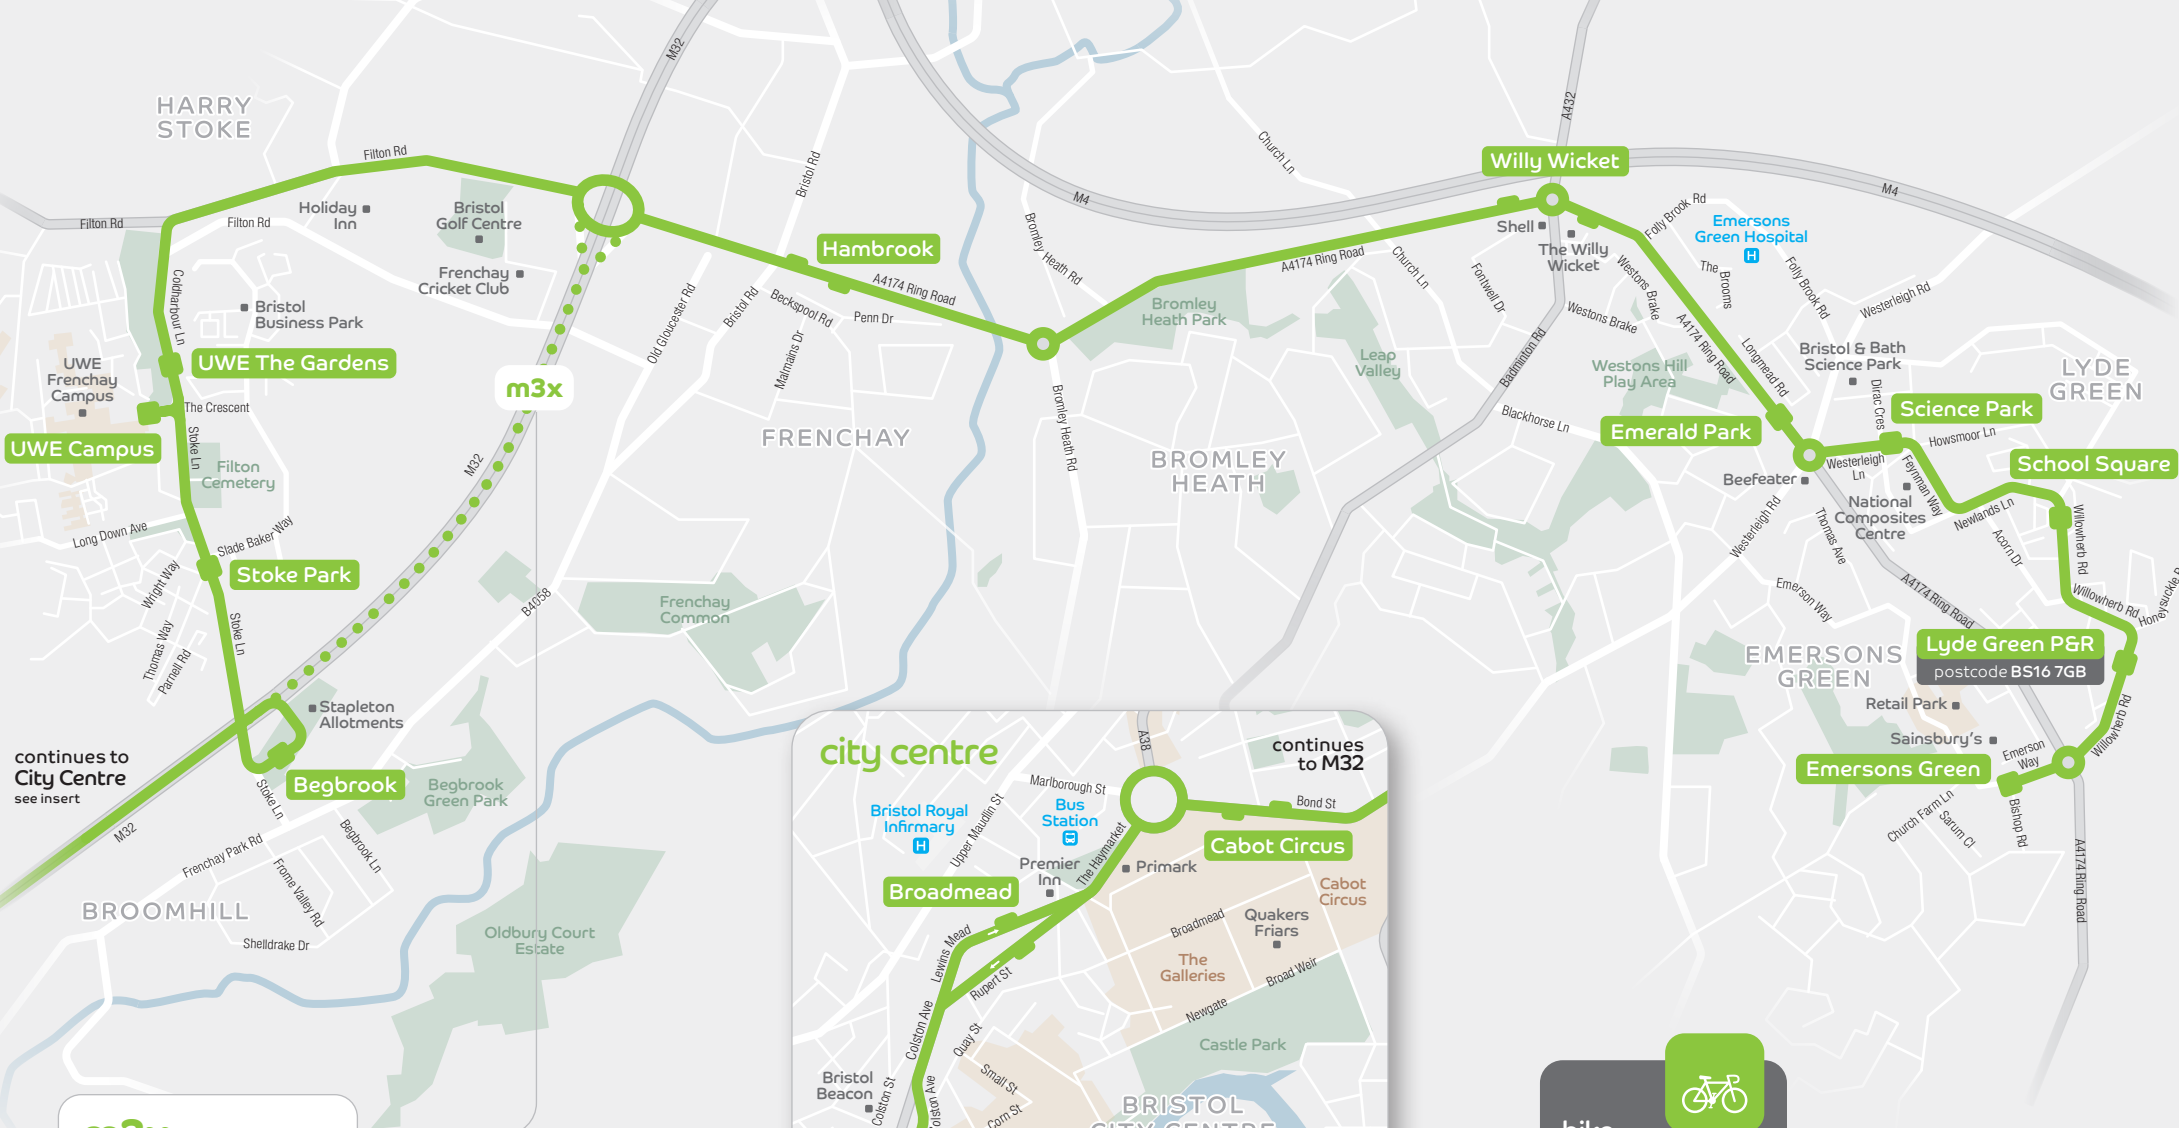

m3 Emersons Green to City Centre

from 3rd September 2023

continues to City Centre see insert

m3x express commuter service
getting you into Bristol faster during the week
see timetable for details.

 **bike parking**
is available at all metrobus stops, which are well-lit and have CCTV.