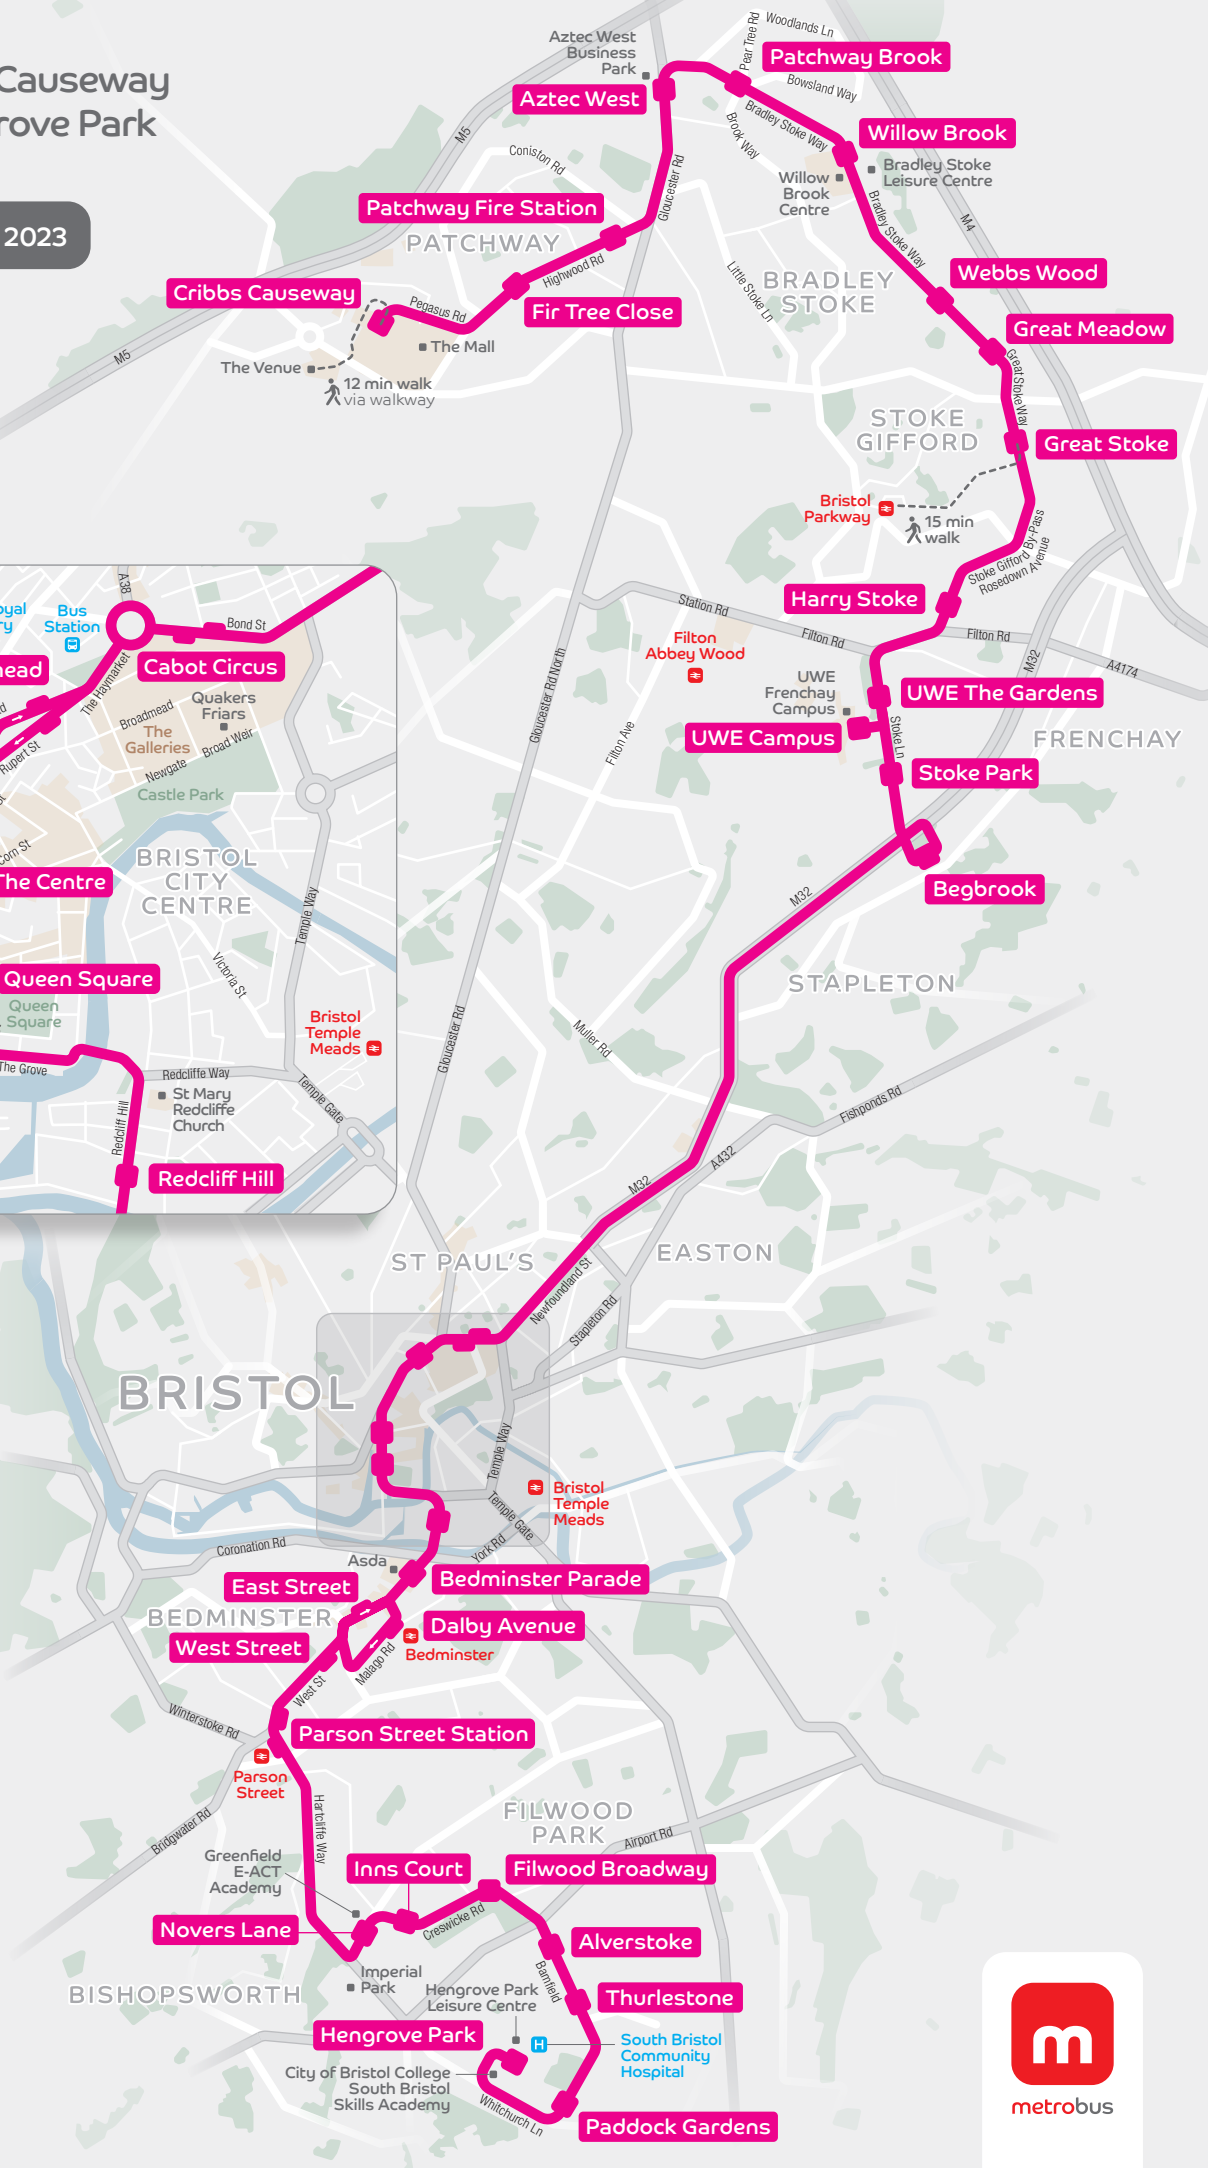

Cribbs Causeway to Hengrove Park

from 22nd January 2023

Broadmead

Cabot Circus

The Centre

Queen Square

Redcliff Hill

Cribbs Causeway

Patchway Fire Station

Fir Tree Close

Aztec West

Patchway Brook

Willow Brook

Webbs Wood

Great Meadow

Great Stoke

BRISTOL

East Street

Bedminster Parade

West Street

Dalby Avenue

Parson Street Station

Inns Court

Filwood Broadway